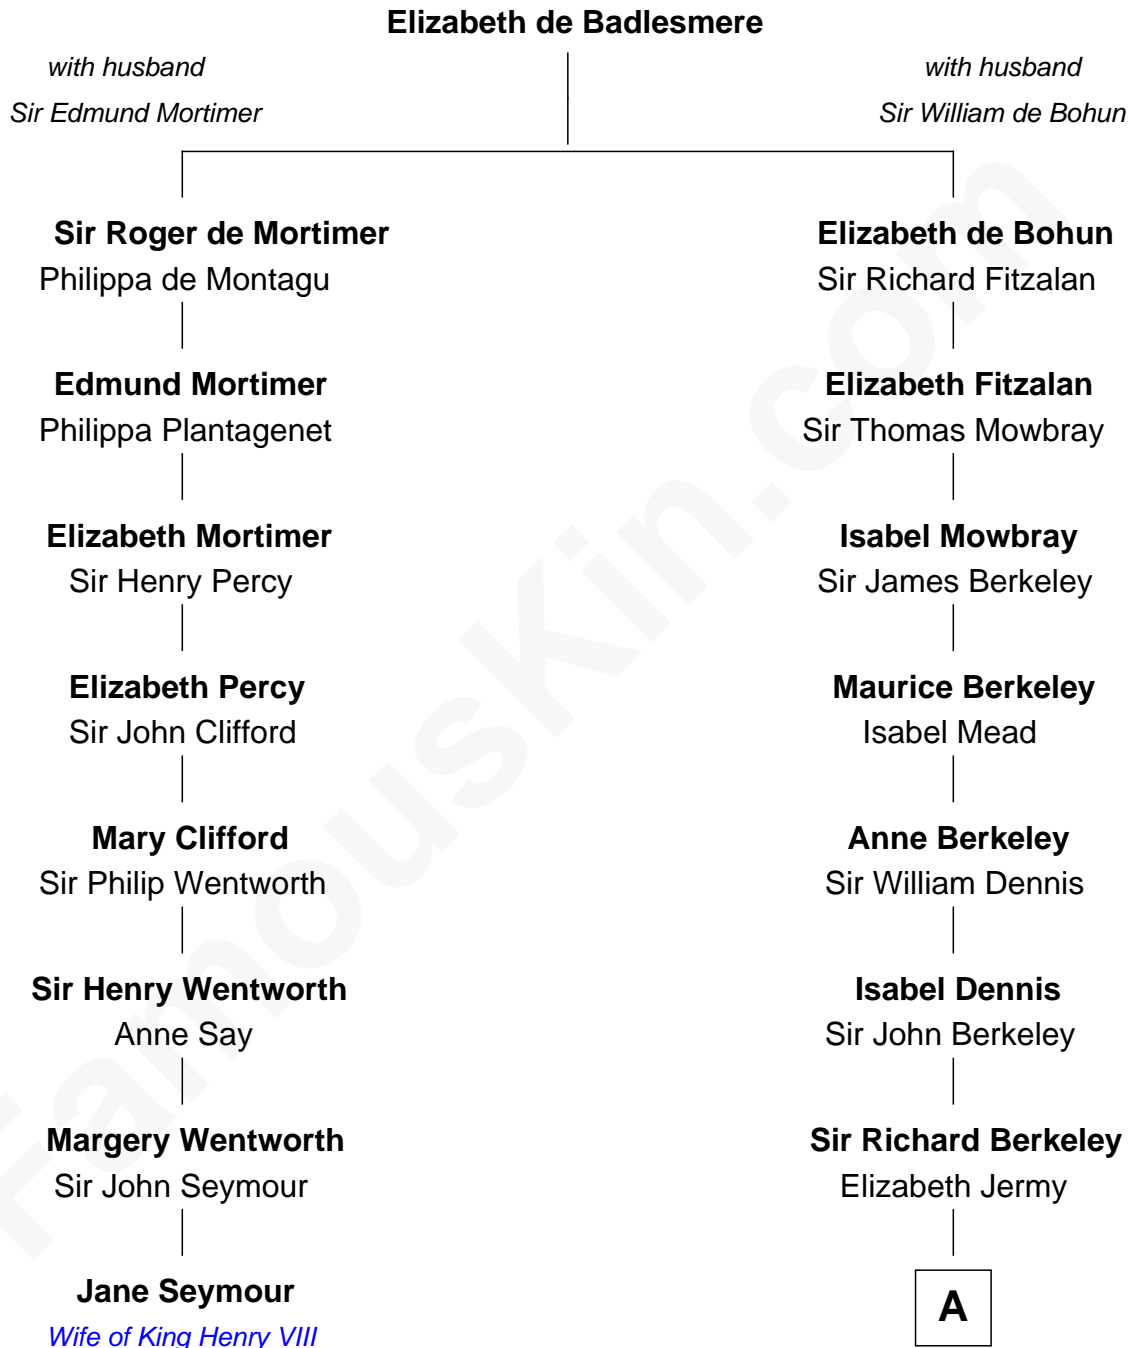

FamousKin.com Relationship Chart of

Jane Seymour

3rd Wife of King Henry VIII

7th cousin 11 times removed of

Robert Frost

Poet and Playwright

A

Mary Berkeley
Sir John Hungerford

Bridget Hungerford
Sir William Lisle

John Lisle
Alice Beckenshaw

Alice Lisle
John Hoar

Elizabeth Hoar
Jonathan Prescott

Rev. Benjamin Prescott
Elizabeth Higginson

Elizabeth Prescott
William Frost

William Frost
Sarah Holt