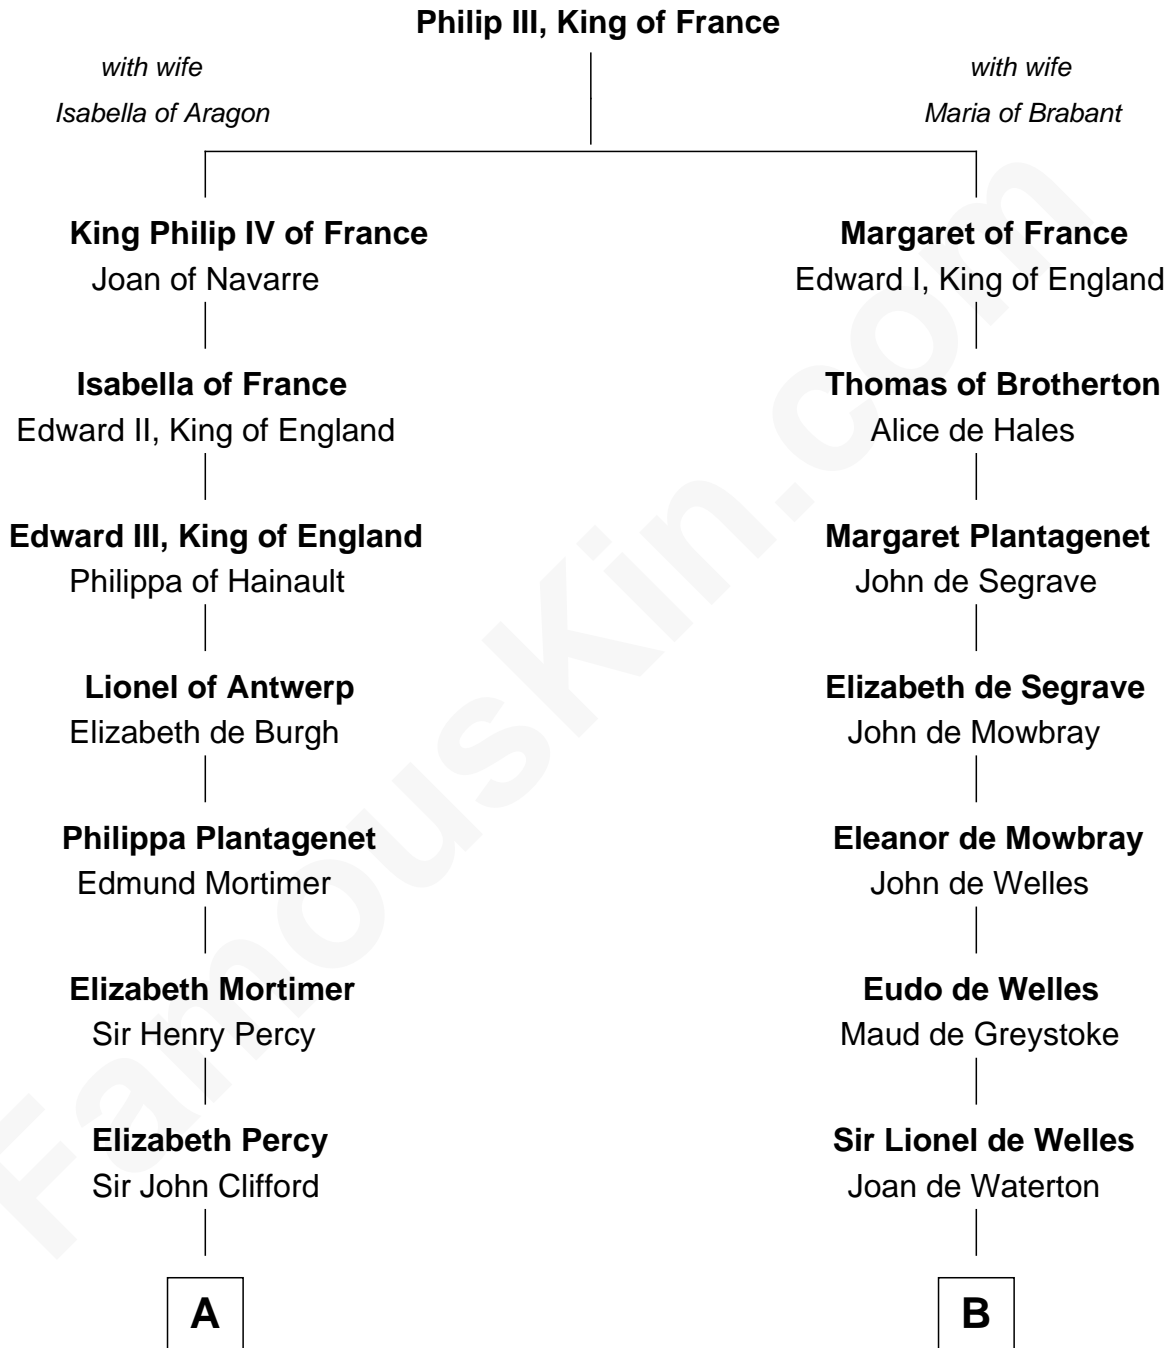

# FamousKin.com Relationship Chart of

**Jane Seymour**

*3rd Wife of King Henry VIII*

10th cousin 11 times removed of

**Robert Frost**

*Poet and Playwright*

**C**

**William Frost**

Sarah Holt

**Samuel Abbott Frost**

Mary Blunt

**William Prescott Frost**

Judith Colcord

**William Prescott Frost**

Isabella Moodie

**Robert Frost**