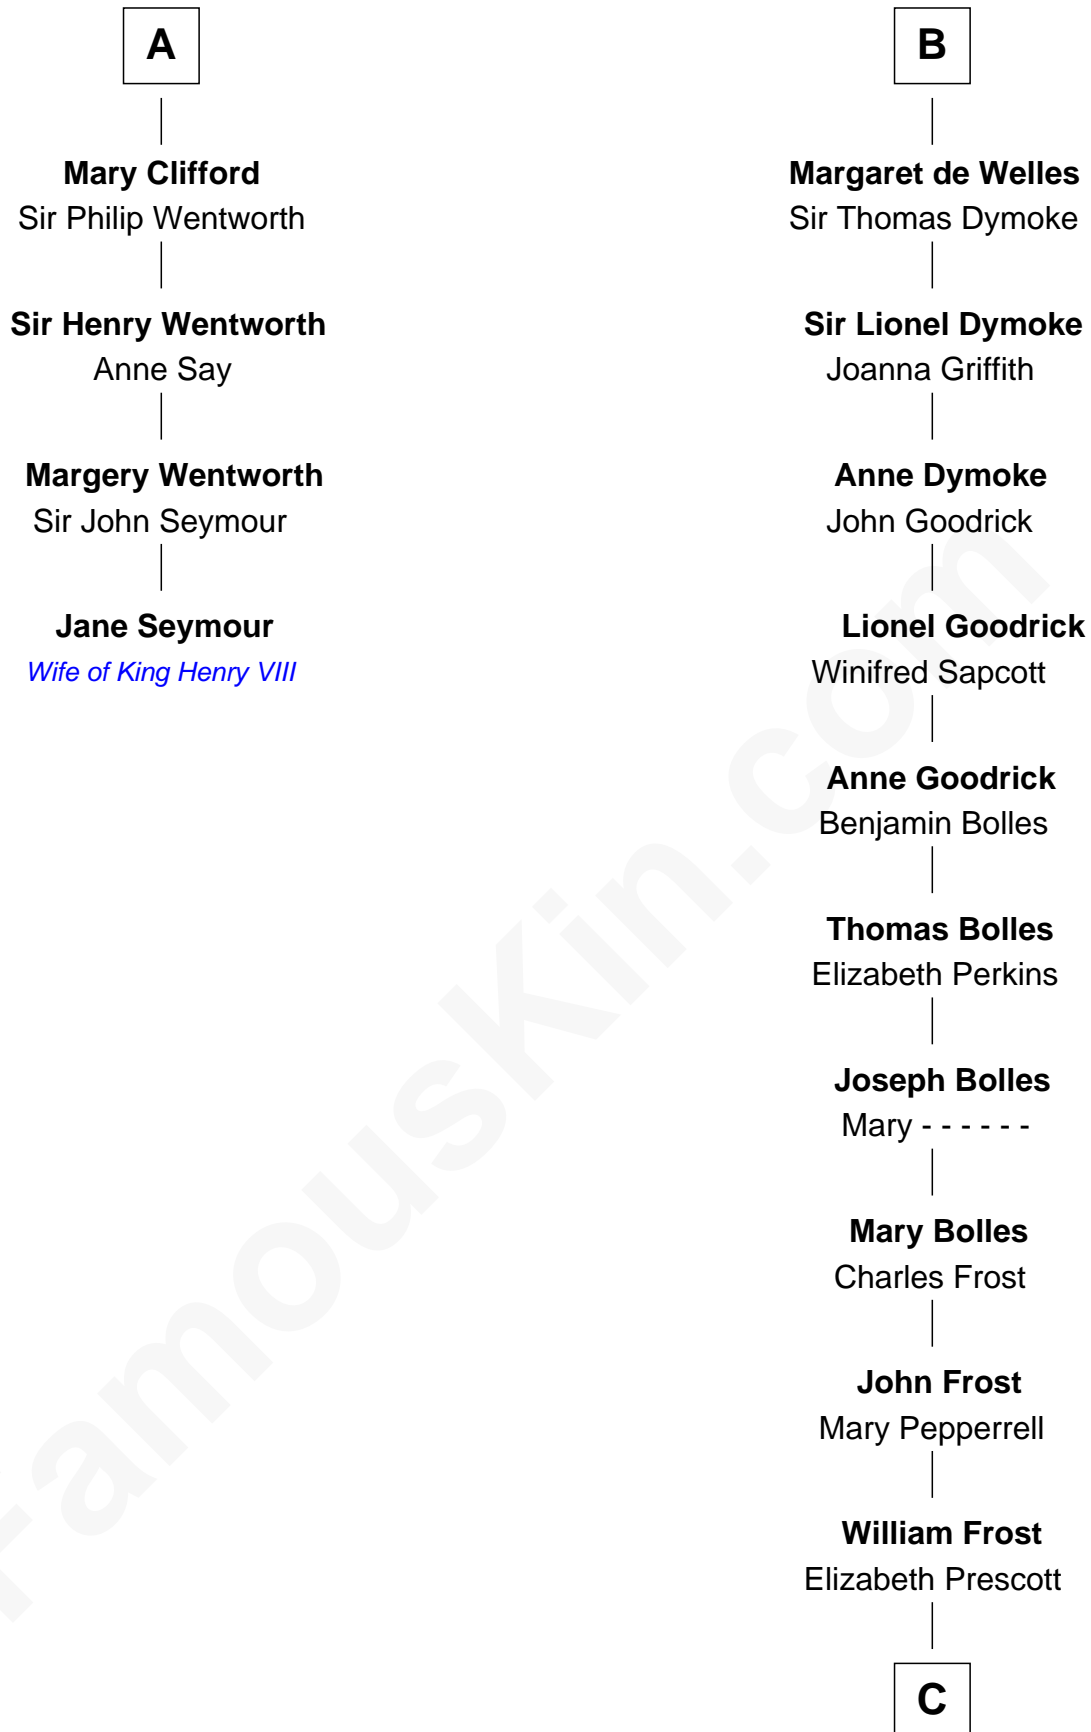

# FamousKin.com Relationship Chart of

**Jane Seymour**

*3rd Wife of King Henry VIII*

10th cousin 11 times removed of

**Robert Frost**

*Poet and Playwright*

**C**

**William Frost**

Sarah Holt

**Samuel Abbott Frost**

Mary Blunt

**William Prescott Frost**

Judith Colcord

**William Prescott Frost**

Isabella Moodie

**Robert Frost**