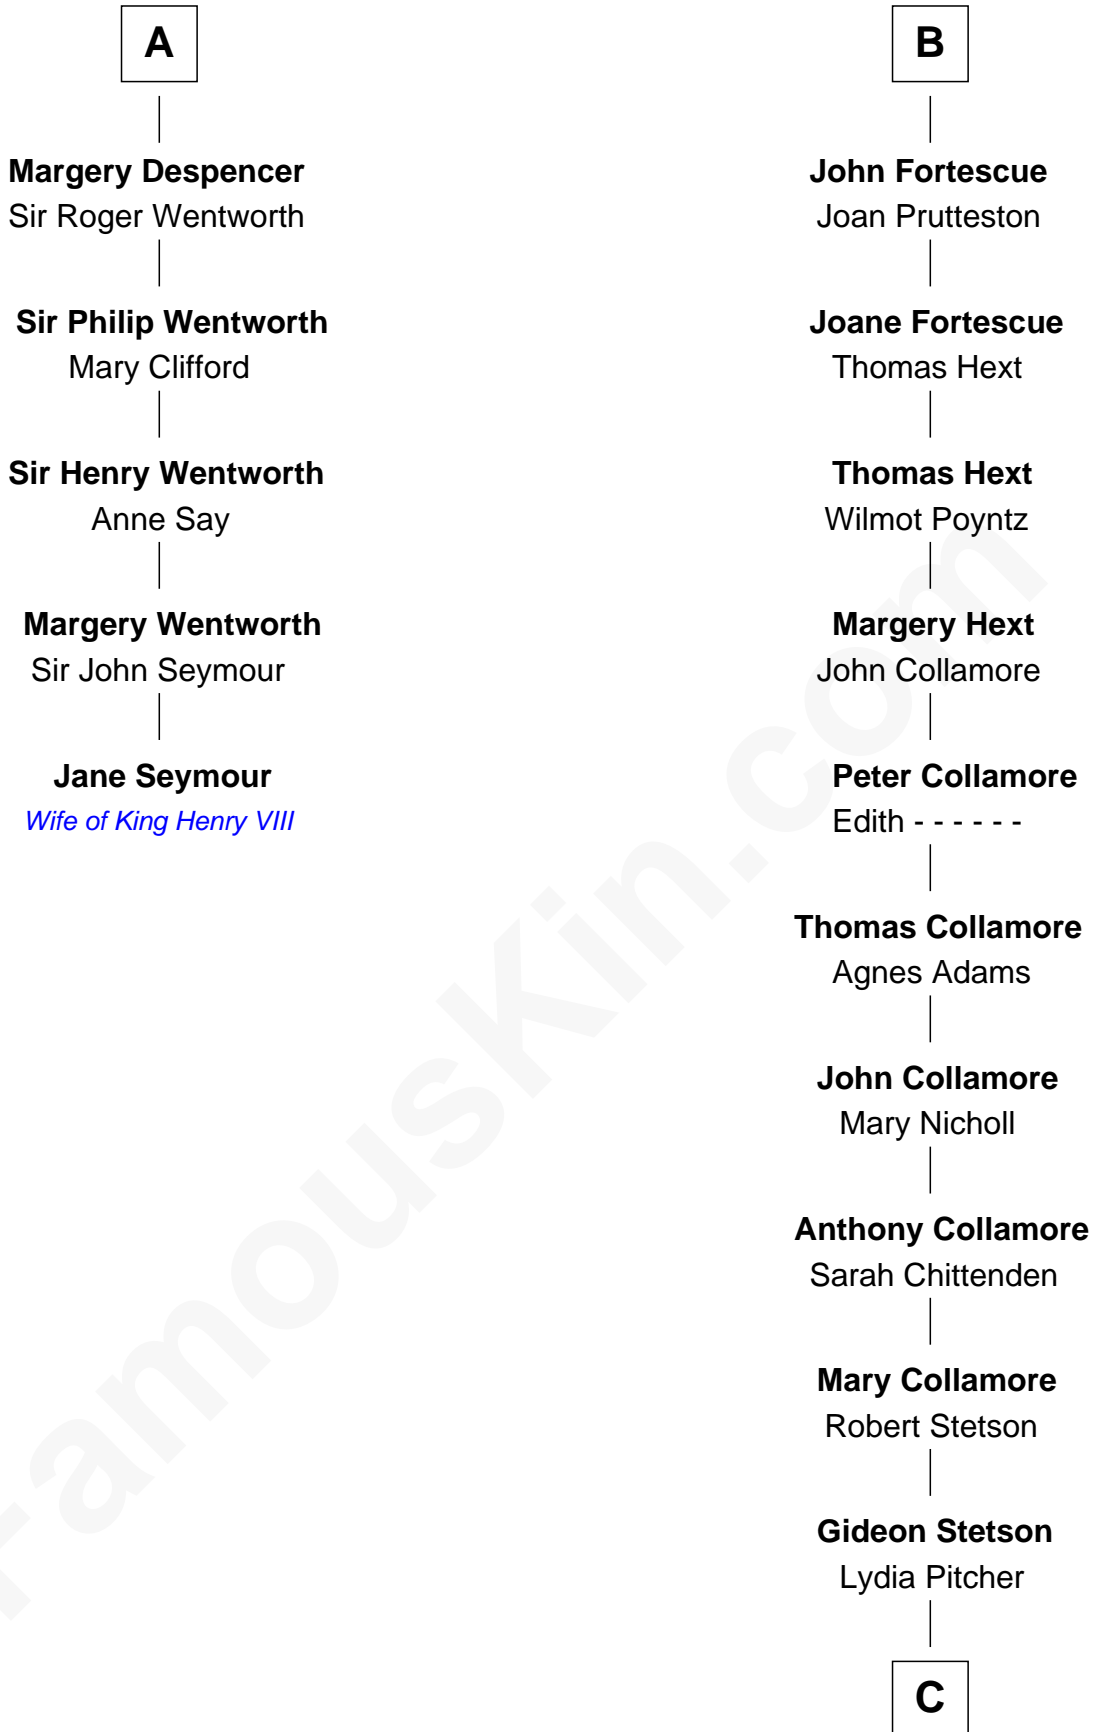

FamousKin.com Relationship Chart of

Jane Seymour

3rd Wife of King Henry VIII

11th cousin 10 times removed of

Benton MacKaye

Co-Founder, Appalachian Trail

Sir Geoffrey FitzPiers

Aveline de Clare