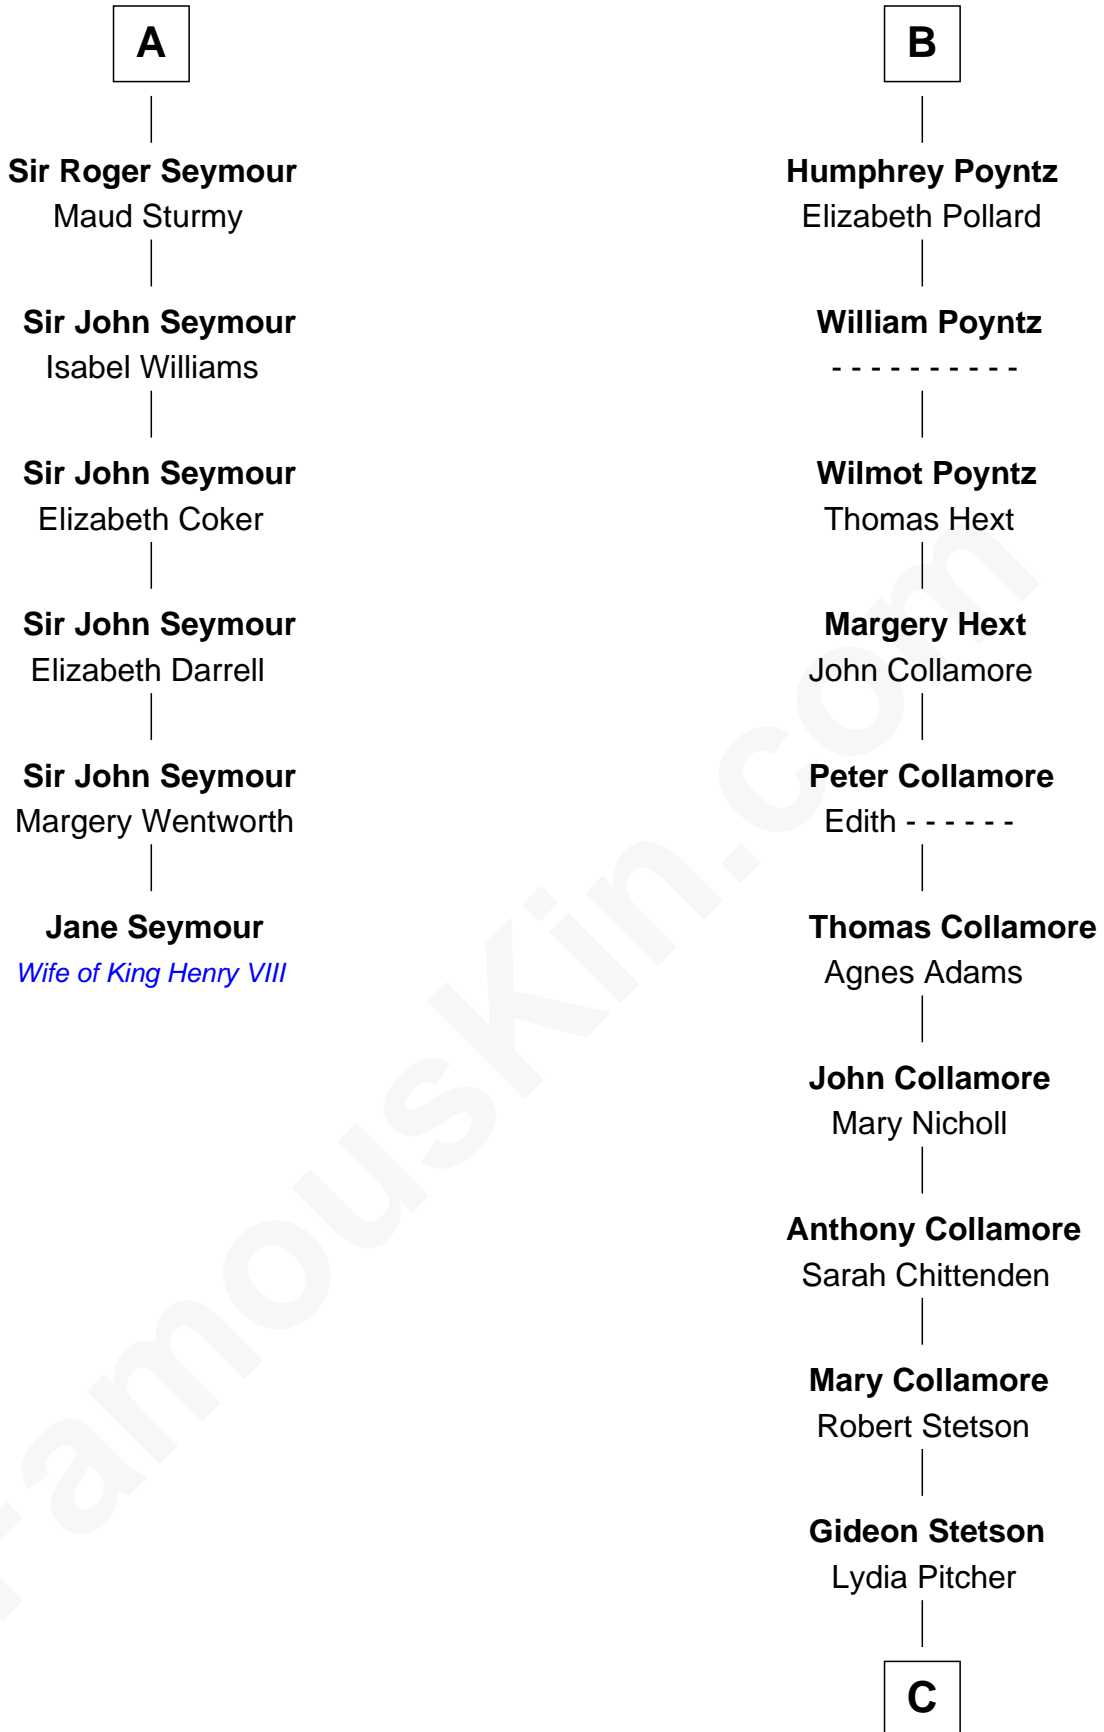

FamousKin.com Relationship Chart of

Jane Seymour

3rd Wife of King Henry VIII

12th cousin 9 times removed of

Benton MacKaye

Co-Founder, Appalachian Trail

William Malet

C