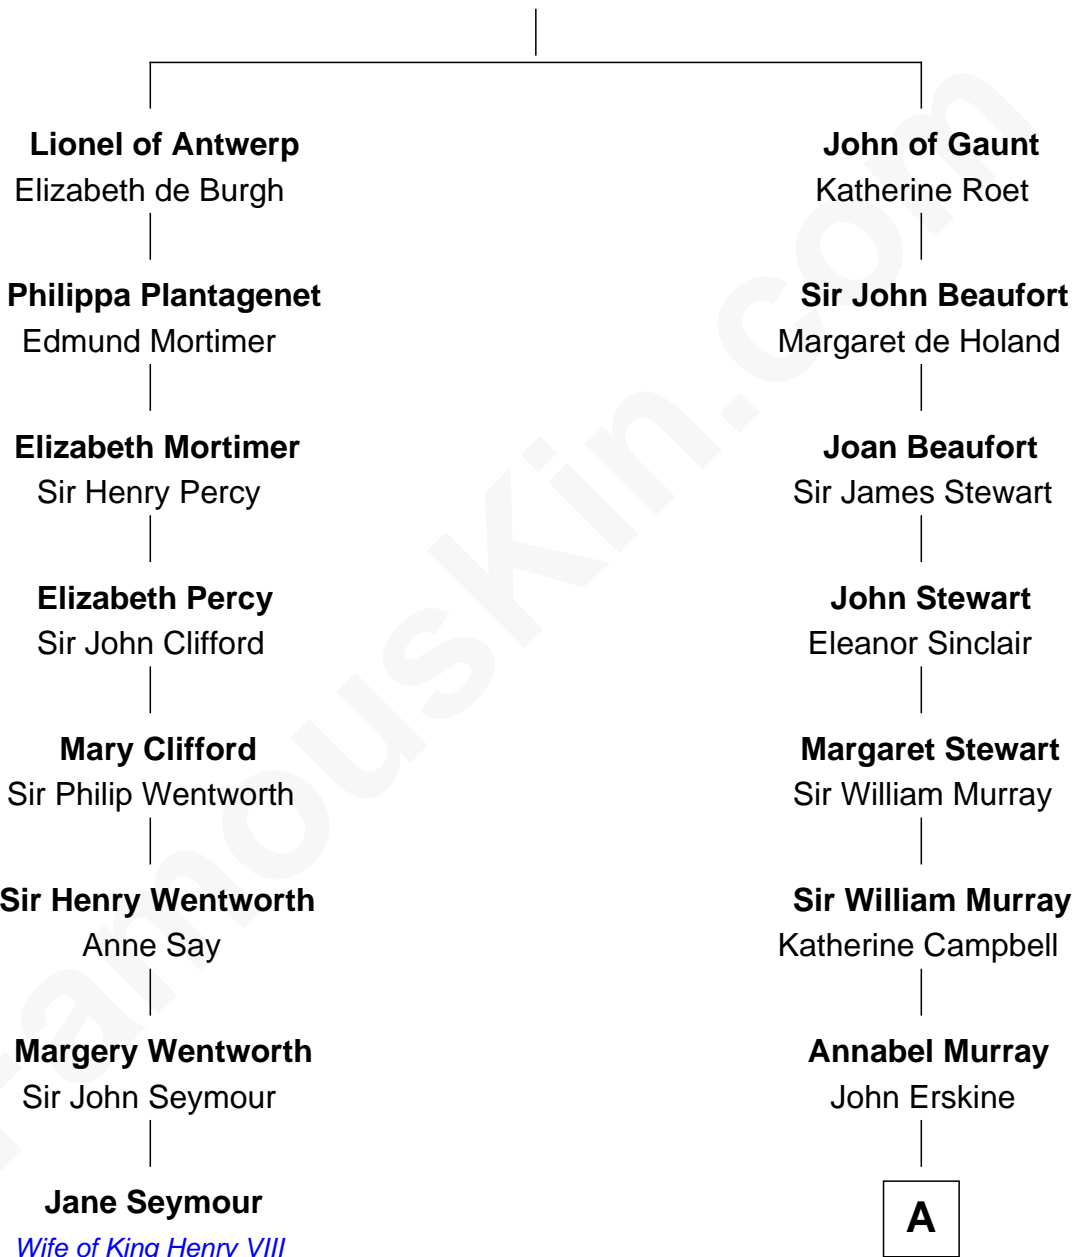

## Relationship Chart of

### Jane Seymour

3rd Wife of King Henry VIII

7th cousin 4 times removed of

### Major John Pitcairn

British Commander at Battle of Lexington

**Edward III, King of England**

Philippa of Hainault

**A**

|  
**John Erskine**

Mary Stewart

|  
**Sir Charles Erskine**