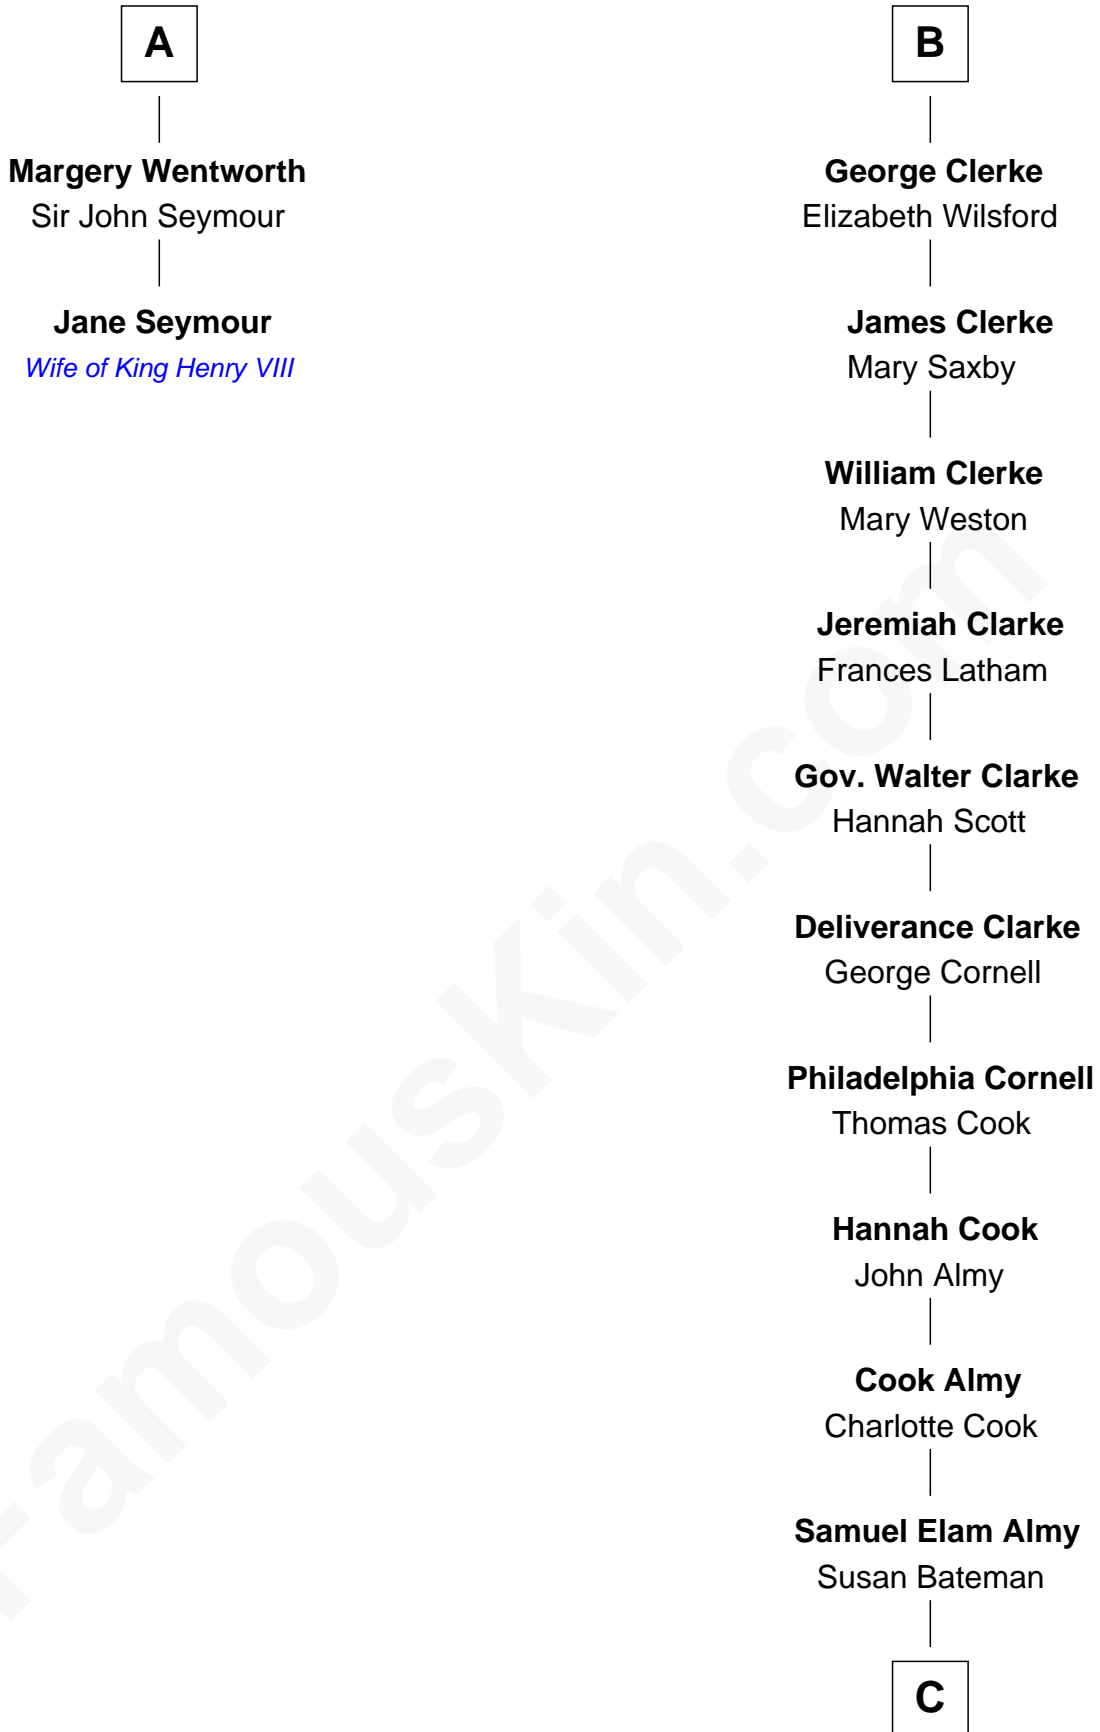

FamousKin.com Relationship Chart of

Jane Seymour

3rd Wife of King Henry VIII

8th cousin 12 times removed of

Marilyn Monroe

Actress, Model, and Singer

William de Ros
Maude de Vaux

C

—
Susan Bateman Almy
Charles Adams Gifford

—
Frederick Almy Gifford
Elizabeth Easton Tennant

—
Charles Stanley Gifford
Gladys Pearl Monroe

—
Marilyn Monroe
Actress, Model, and Singer