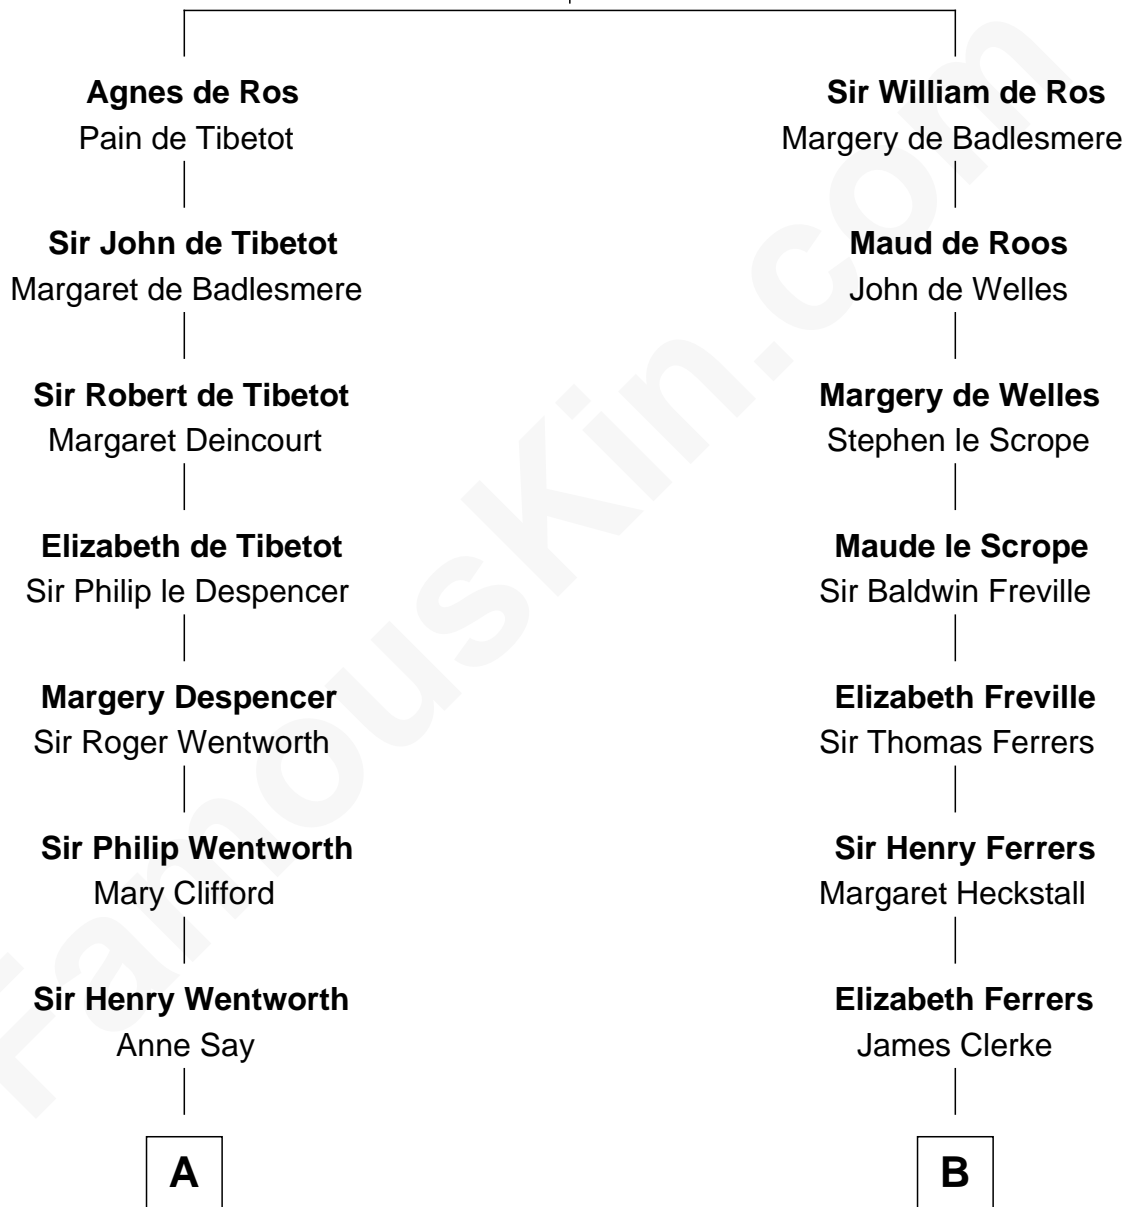

FamousKin.com Relationship Chart of

Jane Seymour

3rd Wife of King Henry VIII

8th cousin 12 times removed of

Marilyn Monroe

Actress, Model, and Singer

William de Ros
Maude de Vaux

C

—
Susan Bateman Almy
Charles Adams Gifford

—
Frederick Almy Gifford
Elizabeth Easton Tennant

—
Charles Stanley Gifford
Gladys Pearl Monroe

—
Marilyn Monroe
Actress, Model, and Singer