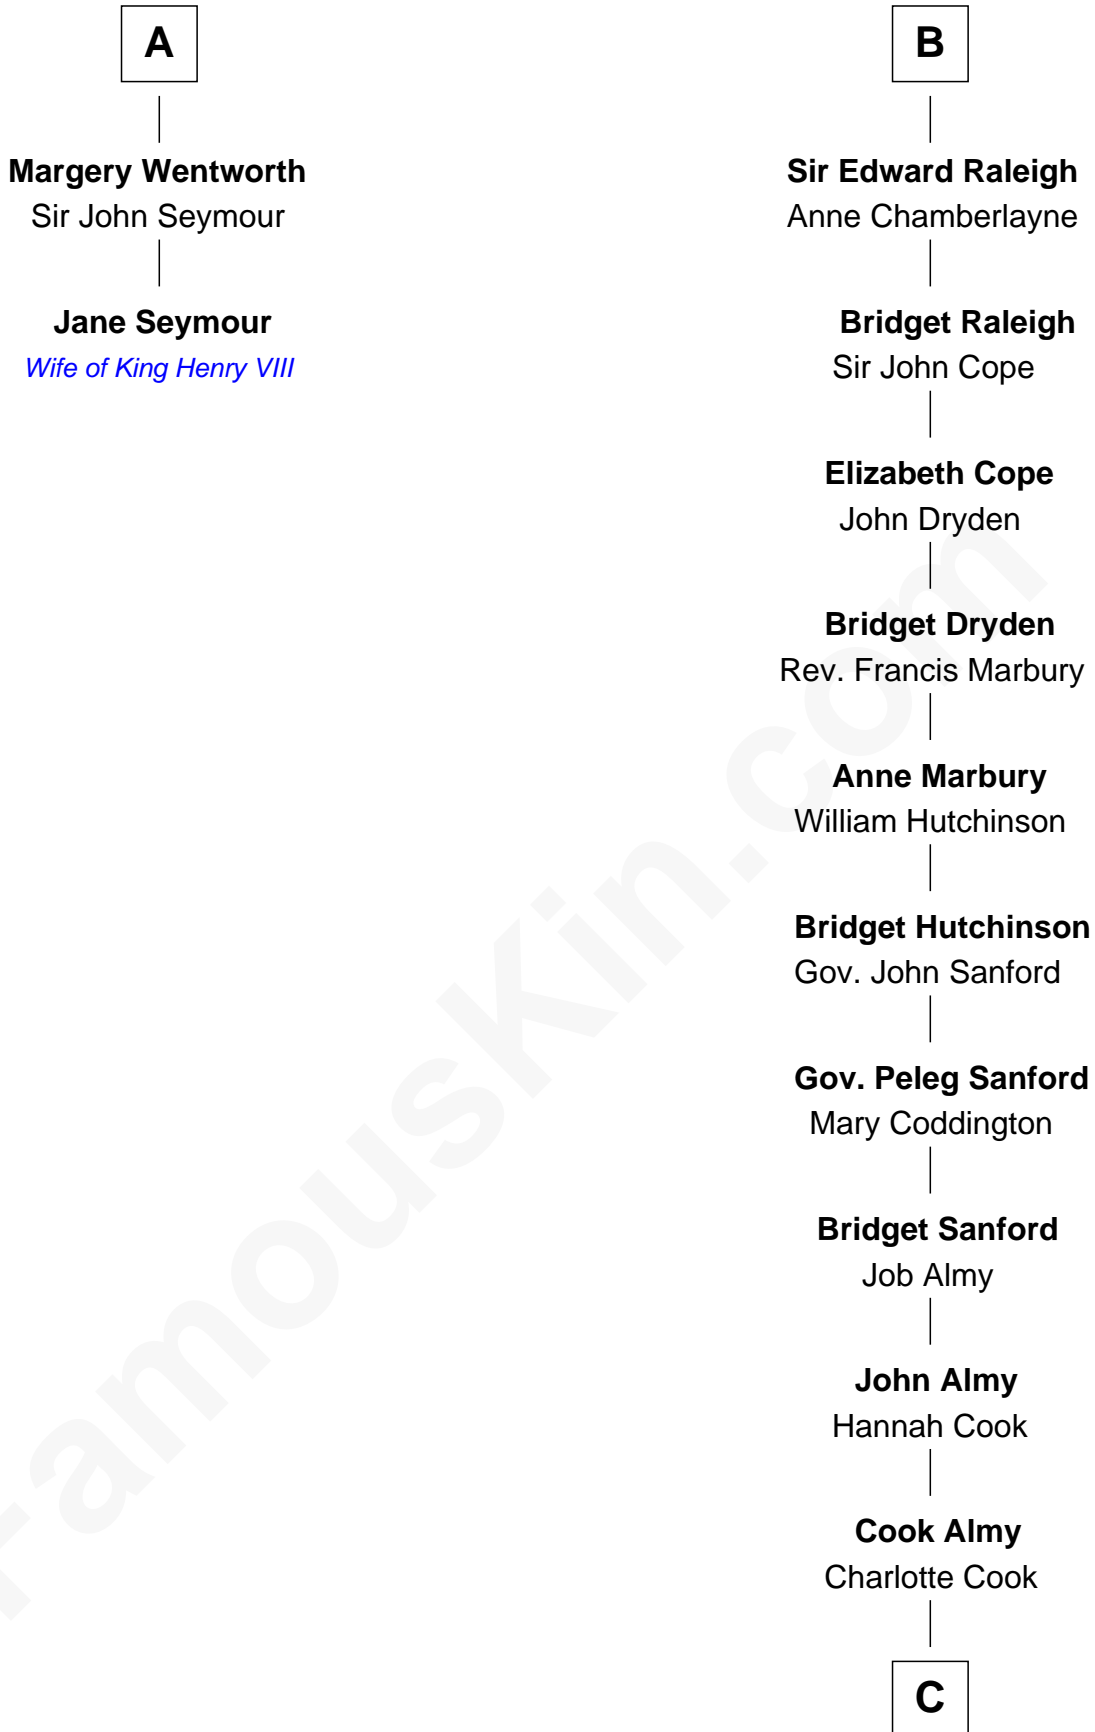

FamousKin.com Relationship Chart of

Jane Seymour

3rd Wife of King Henry VIII

8th cousin 13 times removed of

Marilyn Monroe

Actress, Model, and Singer

Sir Hugh le Despencer

Isabella de Beauchamp

Margery Despencer

Sir Roger Wentworth

Sir Philip Wentworth

Mary Clifford

Sir Henry Wentworth

Anne Say

A

Hugh le Despencer

Sir Thomas Greene

Elizabeth Greene

William Raleigh

Sir Edward Raleigh

Margaret Verney

B

C

Samuel Elam Almy

Susan Bateman

Susan Bateman Almy

Charles Adams Gifford

Frederick Almy Gifford

Elizabeth Easton Tennant

Charles Stanley Gifford

Gladys Pearl Monroe

Marilyn Monroe