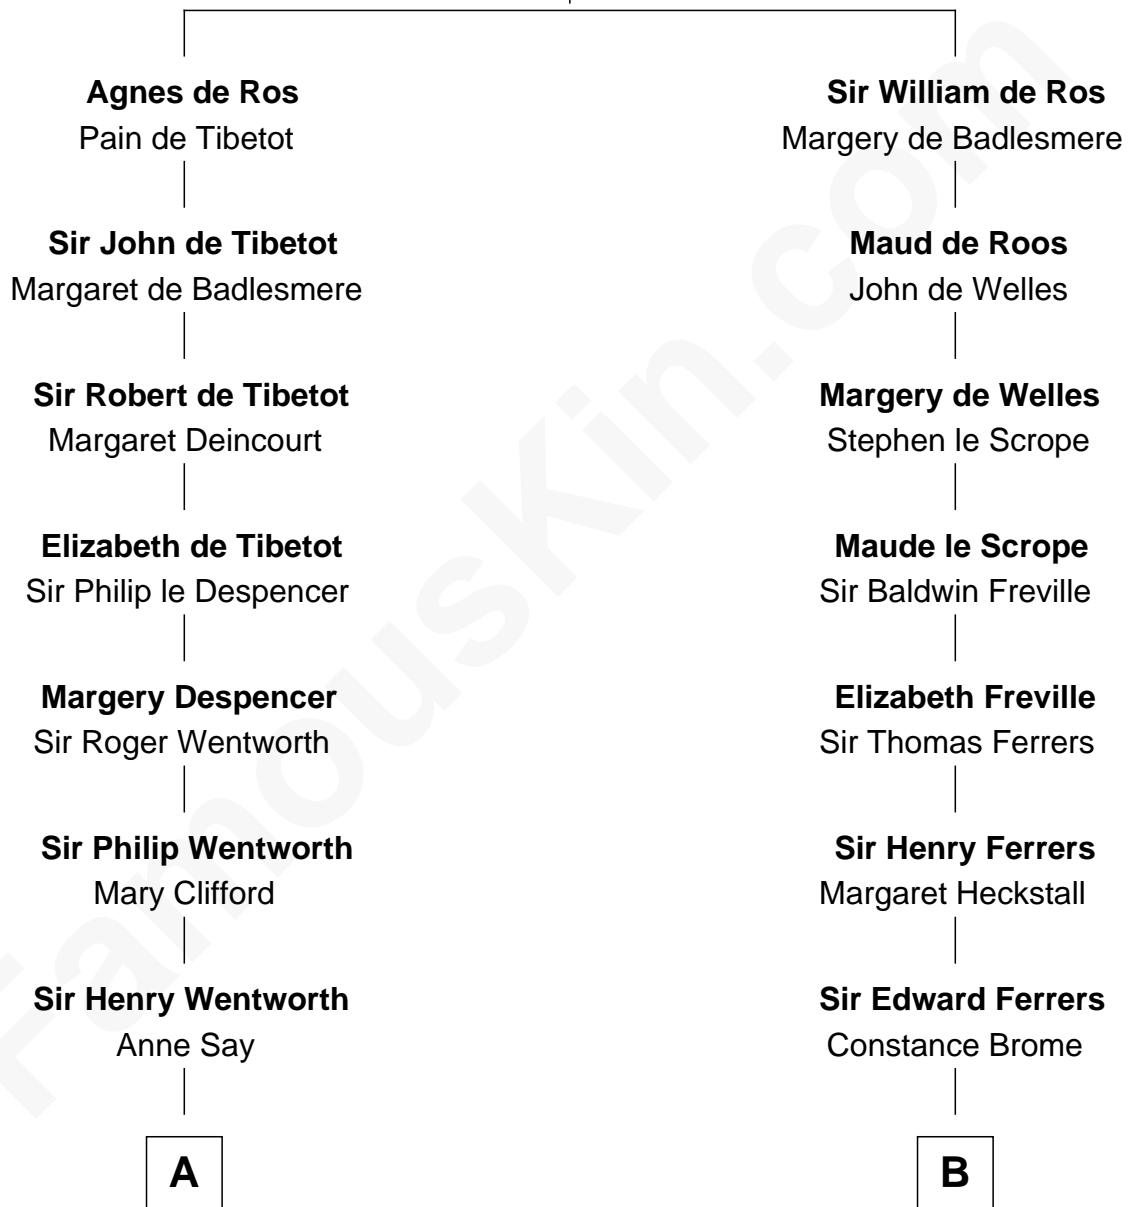

FamousKin.com Relationship Chart of

Jane Seymour

3rd Wife of King Henry VIII

8th cousin 2 times removed of

Edmund Waller

English Poet and Politician

William de Ros
Maude de Vaux

A

Margery Wentworth

Sir John Seymour

Jane Seymour

Wife of King Henry VIII

B

Elizabeth Ferrers

John Hampden

Griffith Hampden