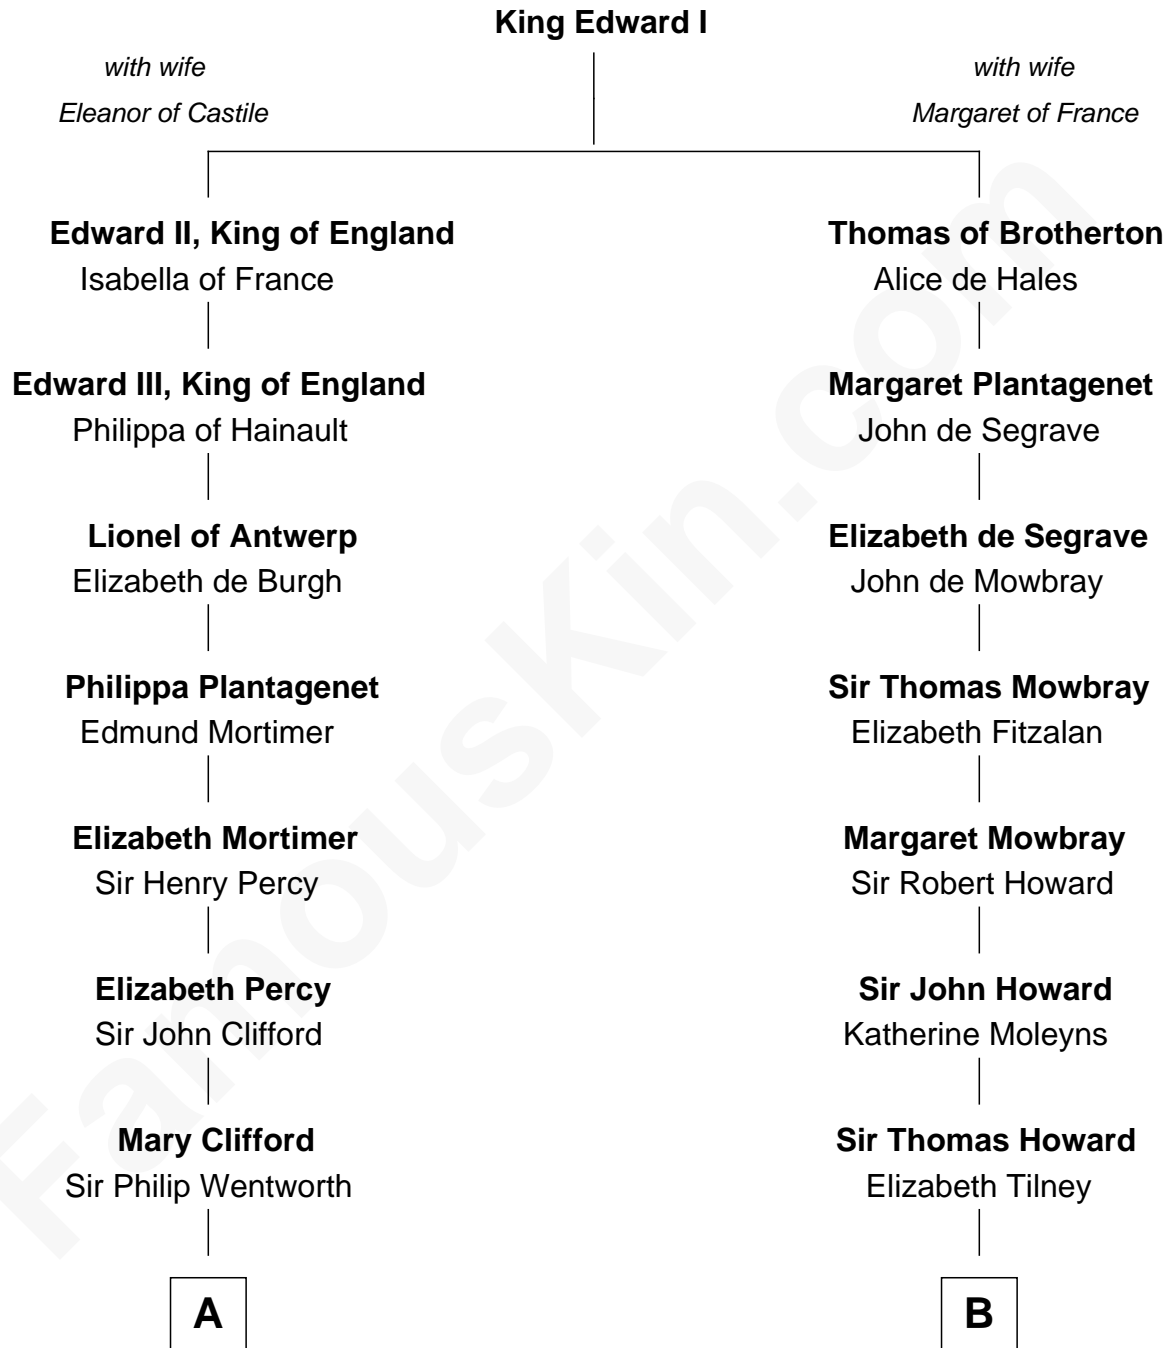

FamousKin.com Relationship Chart of

Jane Seymour

3rd Wife of King Henry VIII

8th cousin 1 time removed of

Catherine Howard

5th Wife of King Henry VIII

FamousKin.com