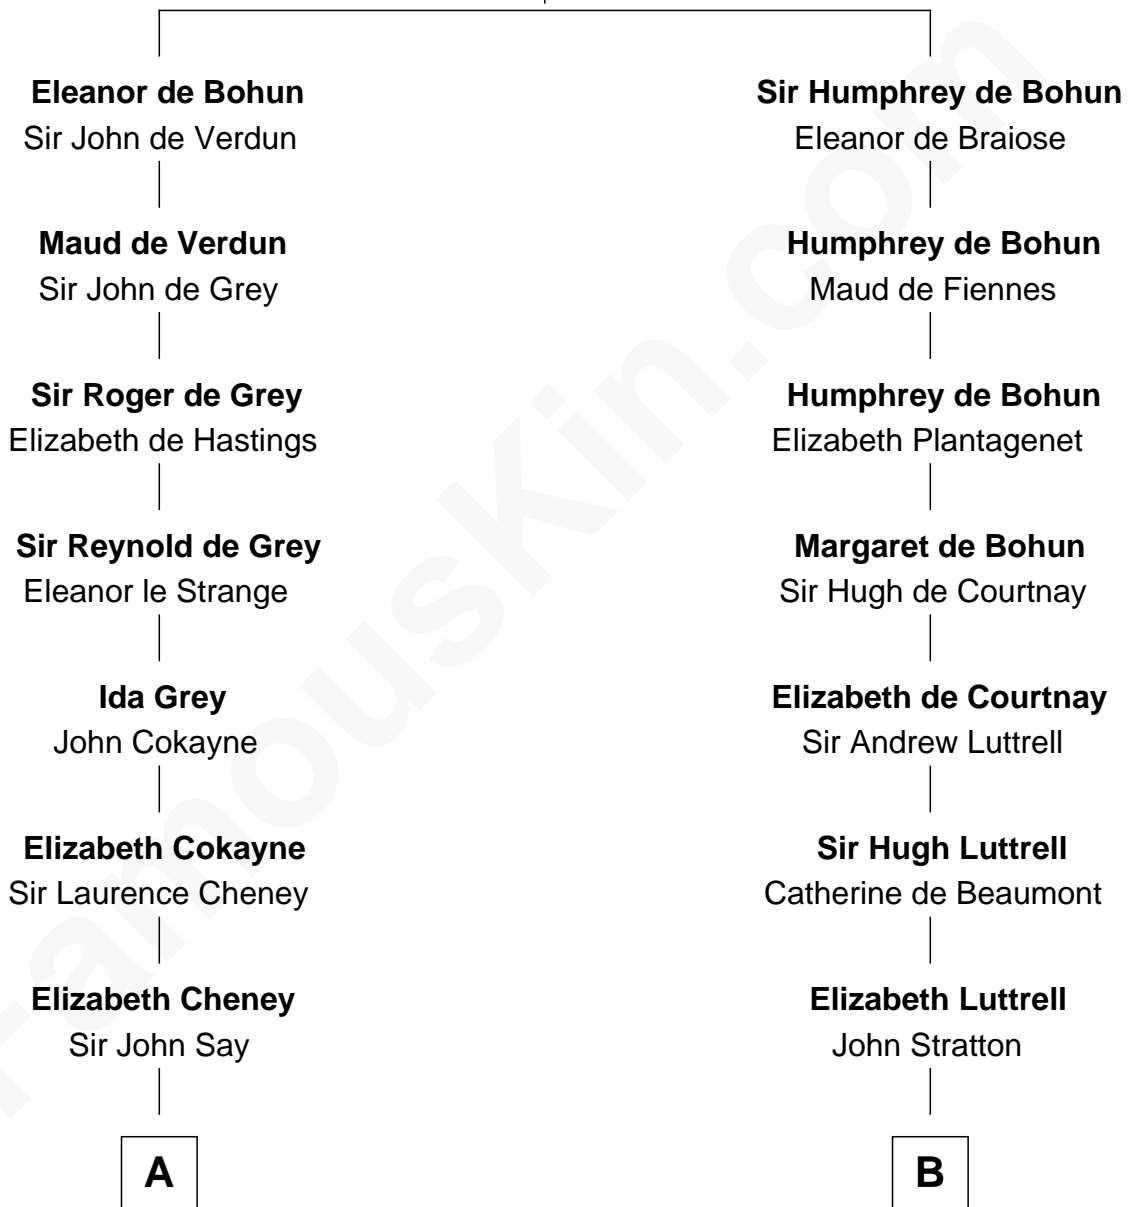

FamousKin.com Relationship Chart of

Jane Seymour

3rd Wife of King Henry VIII

9th cousin 12 times removed of

Admiral Richard Byrd

Polar Explorer

Sir Humphrey de Bohun

Maud of Eu

C

Thomas Taylor Byrd

Mary Armistead

Richard Evelyn Byrd

Anne Harrison

Col. William Byrd

Jane Meriwether Rivers

Richard Evelyn Byrd

Eleanor Bolling Flood

Admiral Richard Byrd

Polar Explorer

FamousKin.com