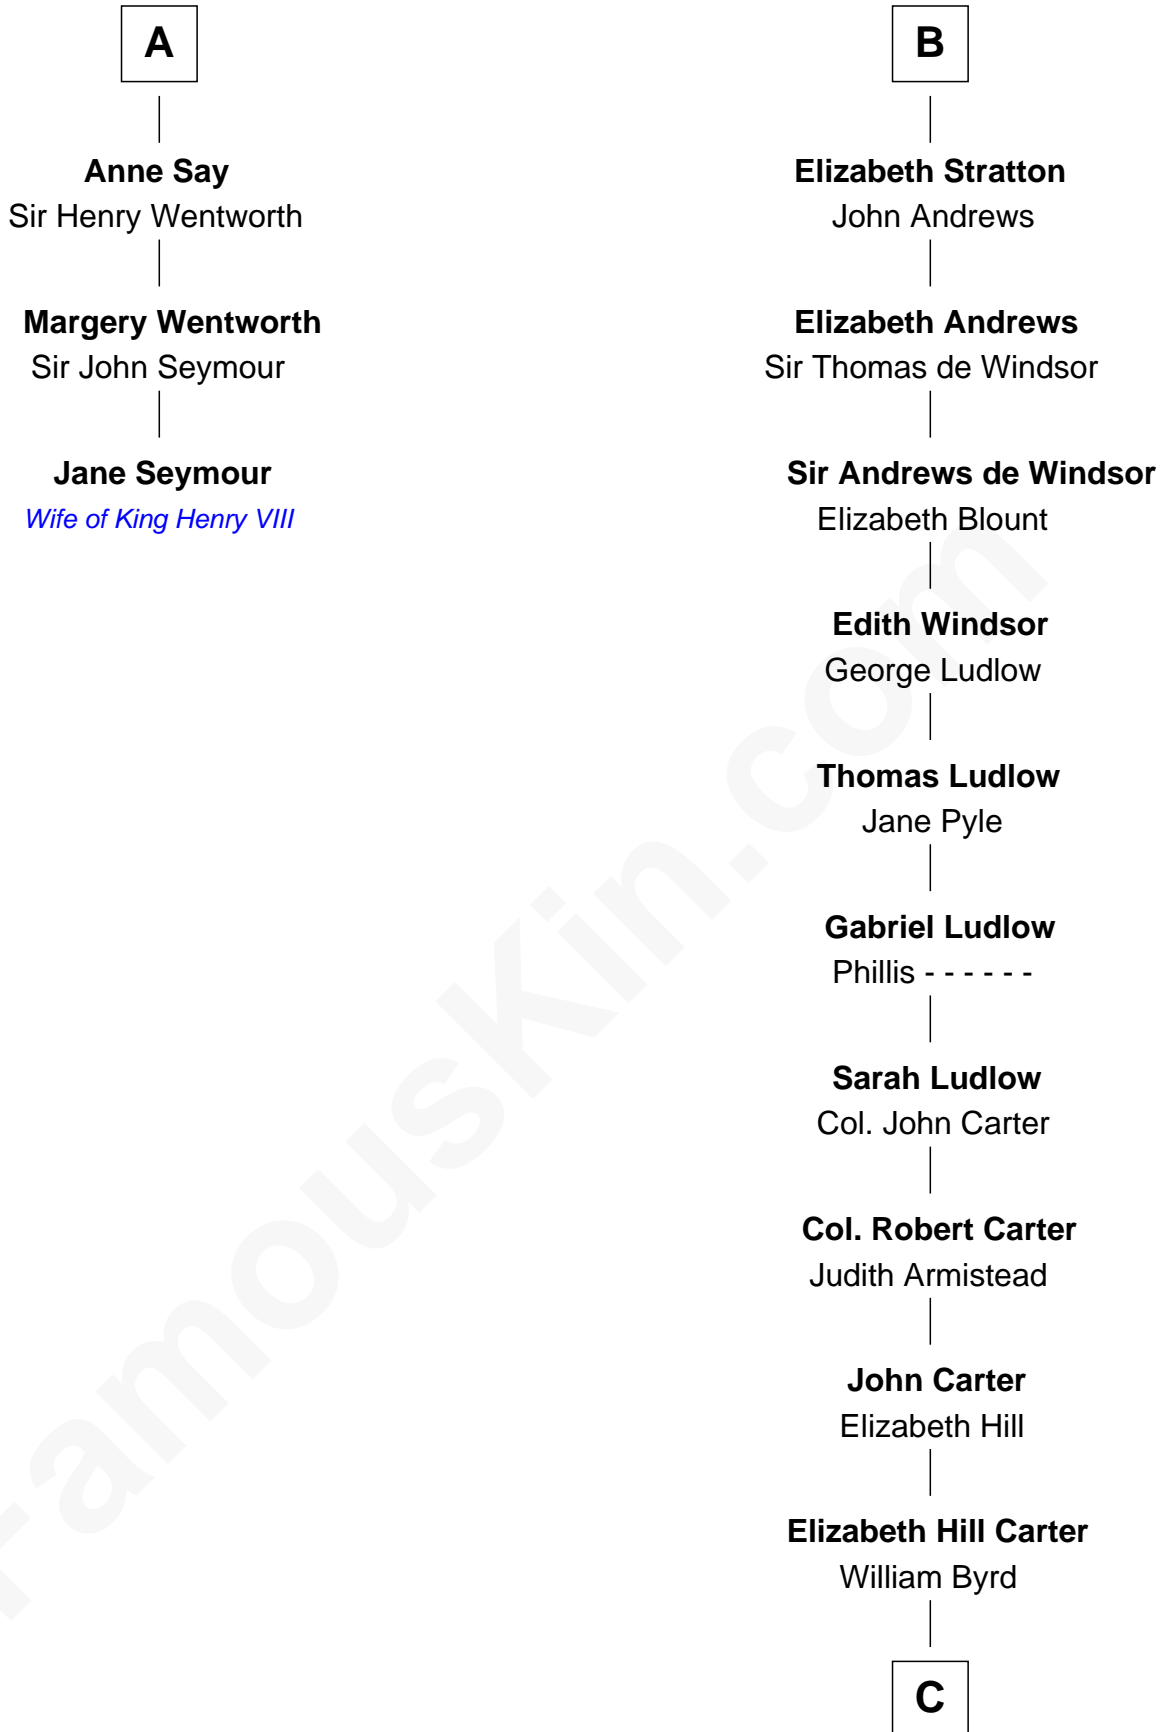

FamousKin.com Relationship Chart of

Jane Seymour

3rd Wife of King Henry VIII

9th cousin 12 times removed of

Admiral Richard Byrd

Polar Explorer

Sir Humphrey de Bohun

Maud of Eu

C

Thomas Taylor Byrd

Mary Armistead

Richard Evelyn Byrd

Anne Harrison

Col. William Byrd

Jane Meriwether Rivers

Richard Evelyn Byrd