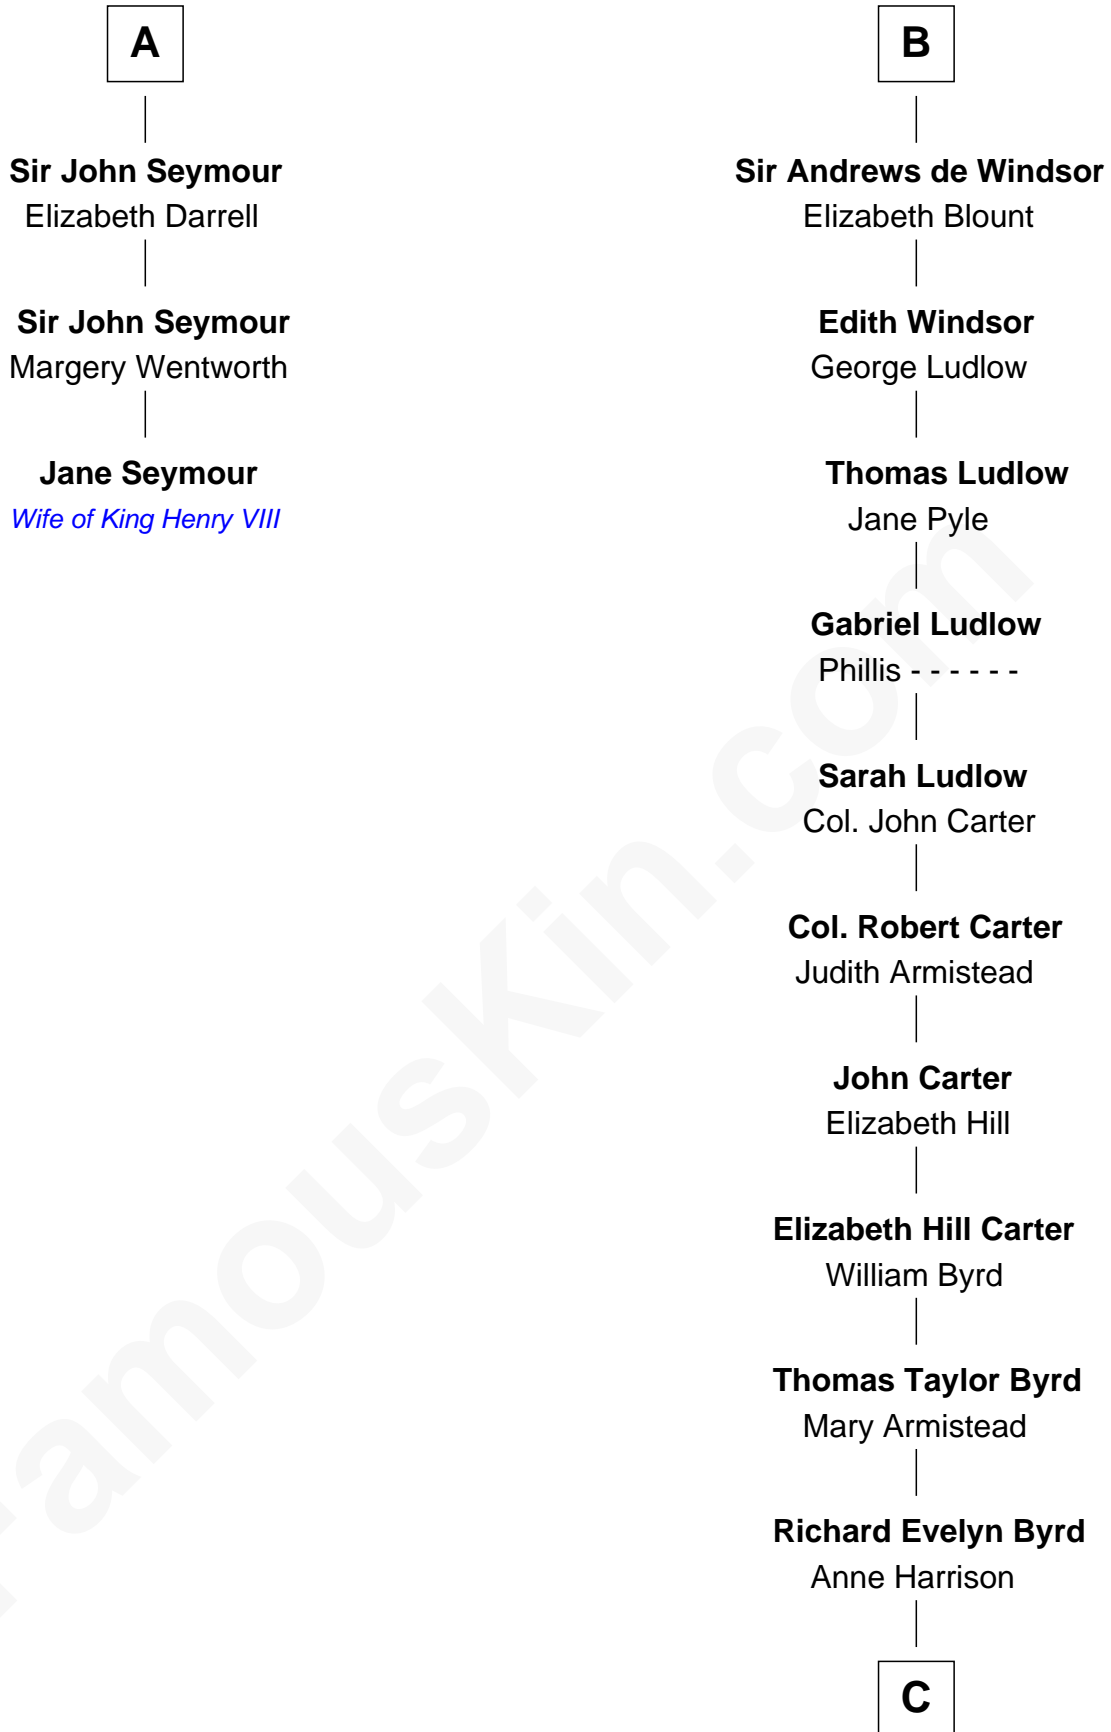

FamousKin.com Relationship Chart of

Jane Seymour

3rd Wife of King Henry VIII

9th cousin 10 times removed of

Admiral Richard Byrd

Polar Explorer

Sir Hugh de Courtenay

Eleanor le Despencer

C

Col. William Byrd
Jane Meriwether Rivers

Richard Evelyn Byrd
Eleanor Bolling Flood

Admiral Richard Byrd
Polar Explorer

FamousKin.com