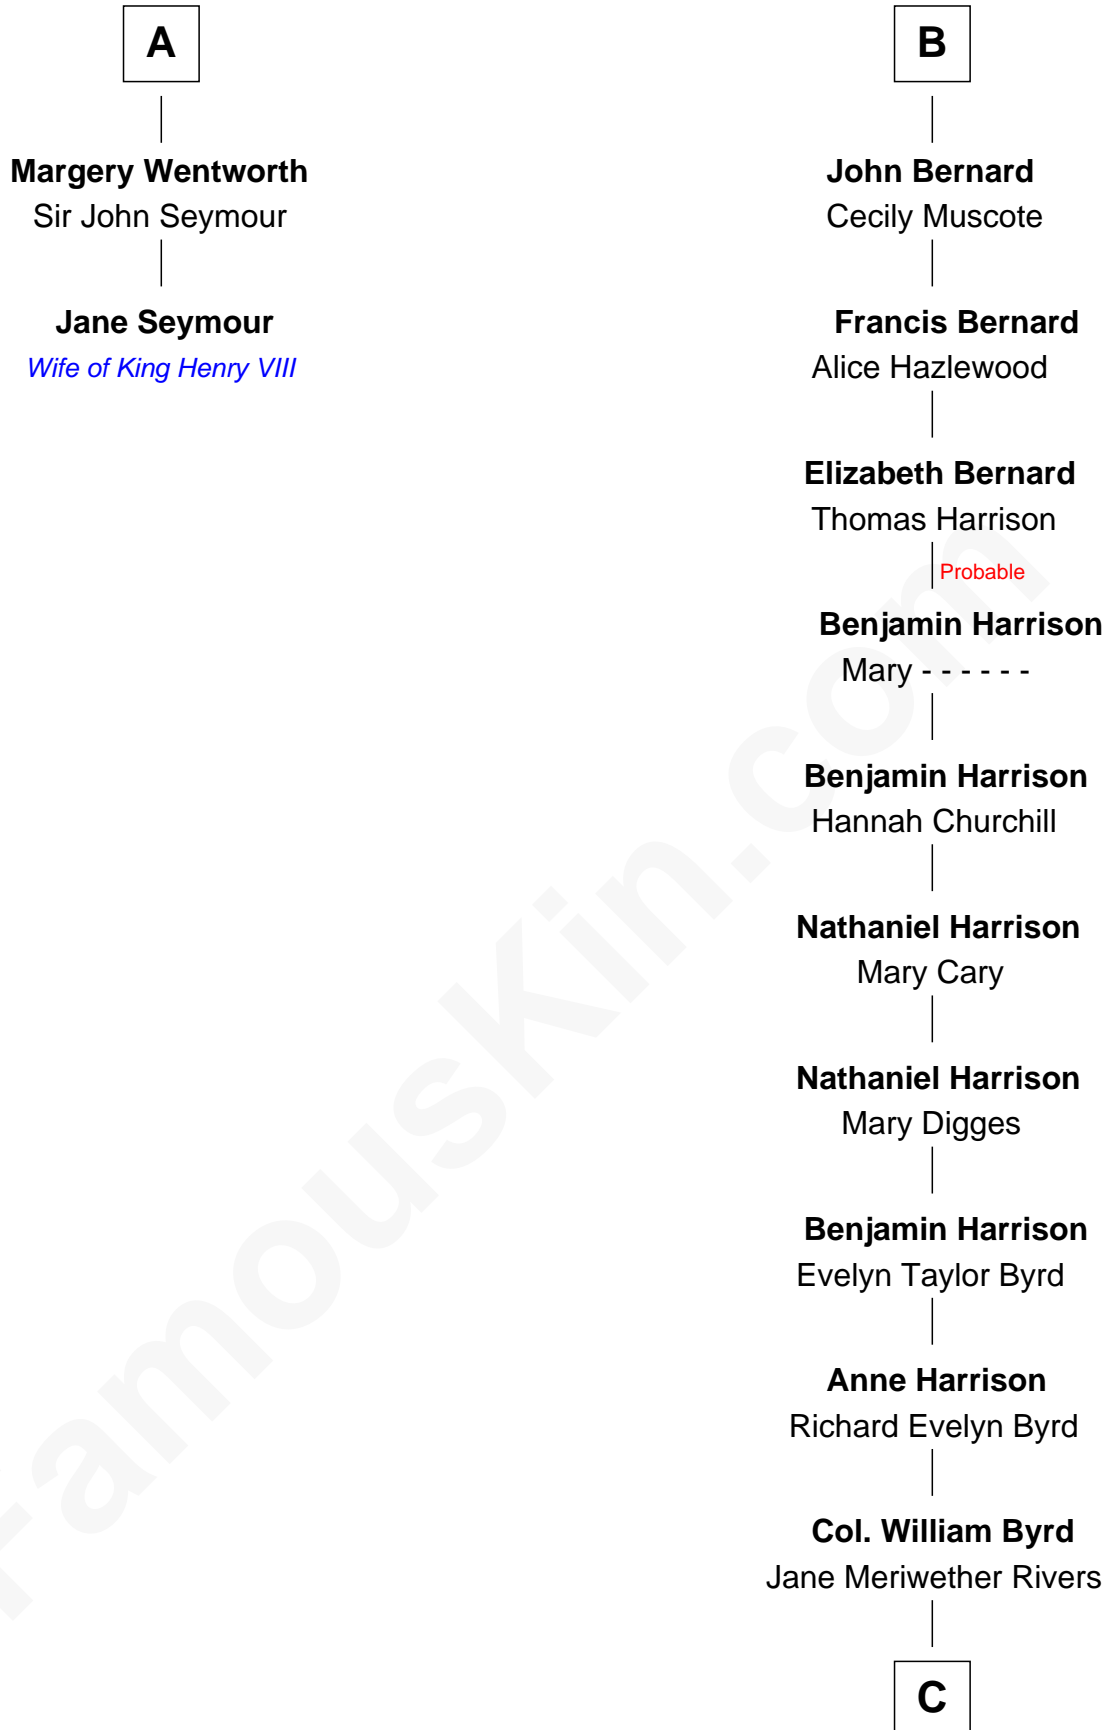

FamousKin.com Relationship Chart of

Jane Seymour

3rd Wife of King Henry VIII

8th cousin 10 times removed of

Admiral Richard Byrd

Polar Explorer

William de Ros
Maude de Vaux

C

Richard Evelyn Byrd
Eleanor Bolling Flood

Admiral Richard Byrd
Polar Explorer

FamousKin.com