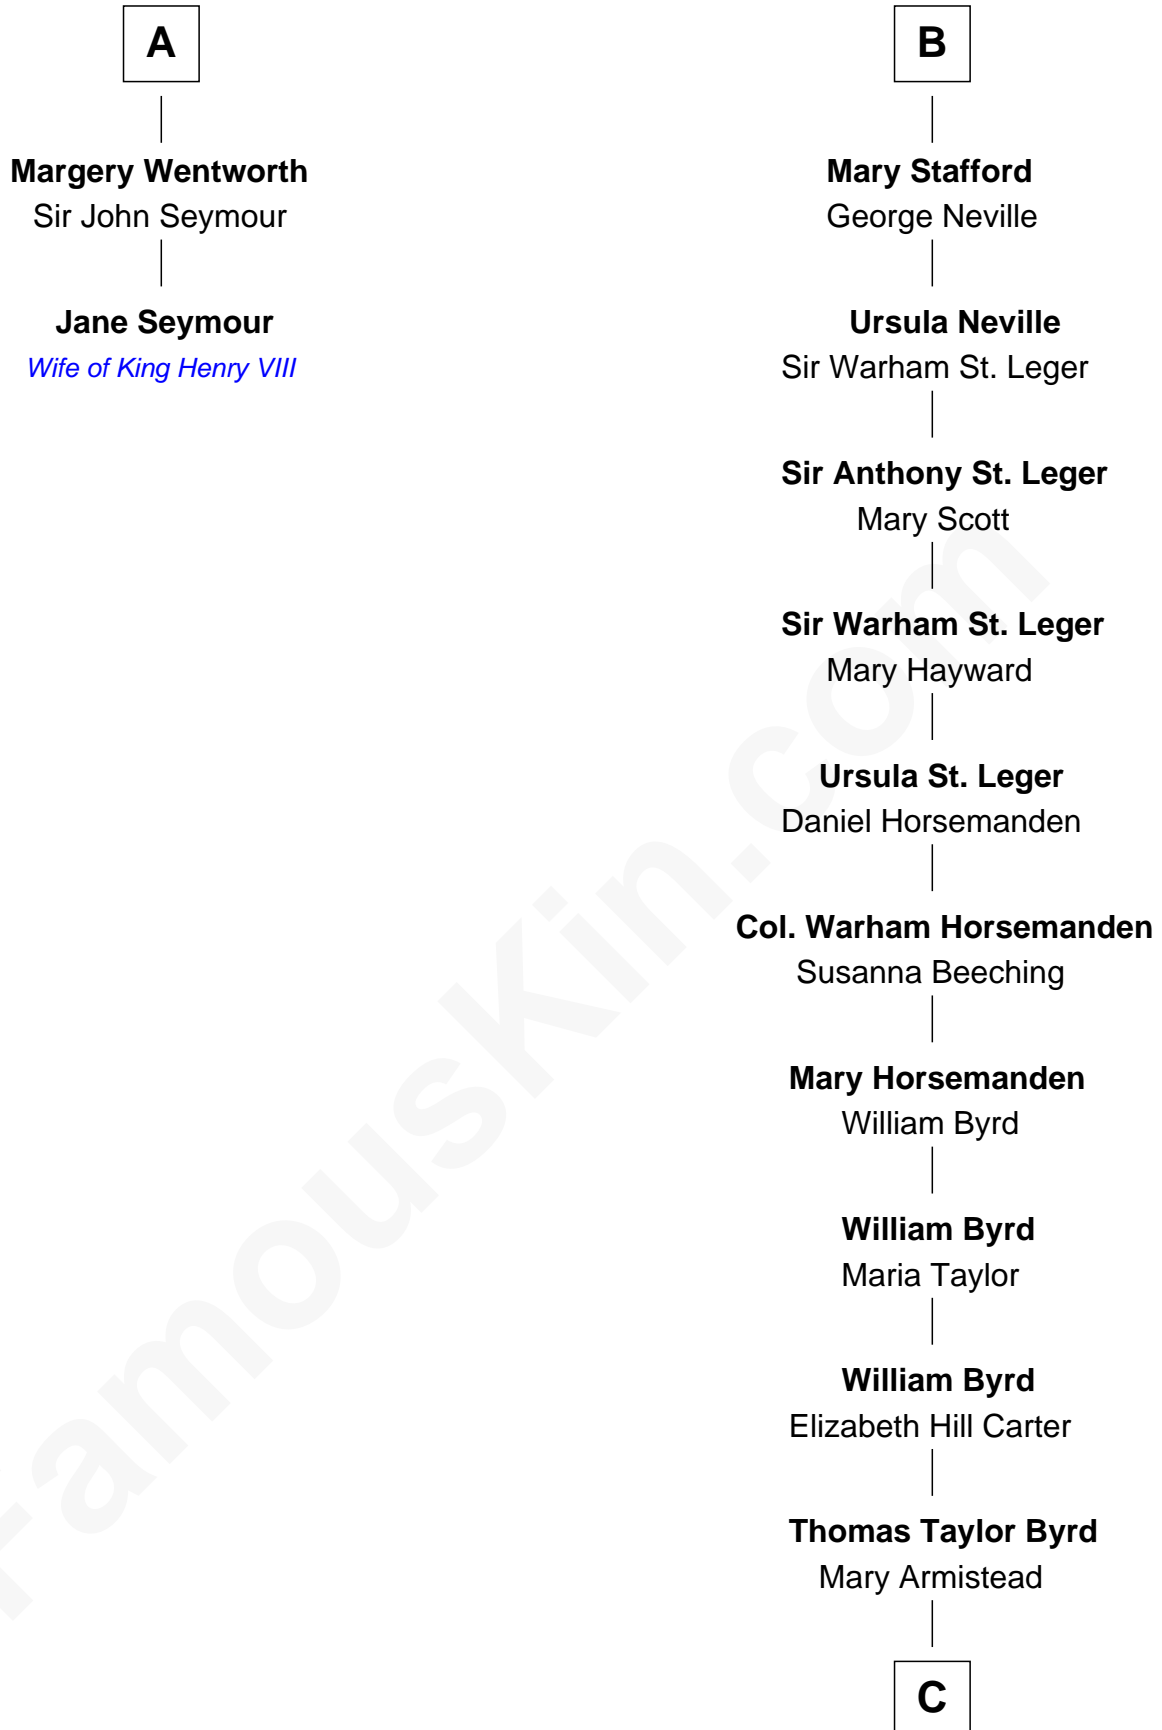

FamousKin.com Relationship Chart of

Jane Seymour

3rd Wife of King Henry VIII

8th cousin 12 times removed of

Admiral Richard Byrd

Polar Explorer

C

Richard Evelyn Byrd

Anne Harrison

Col. William Byrd

Jane Meriwether Rivers

Richard Evelyn Byrd

Eleanor Bolling Flood

Admiral Richard Byrd

Polar Explorer

FamousKin.com