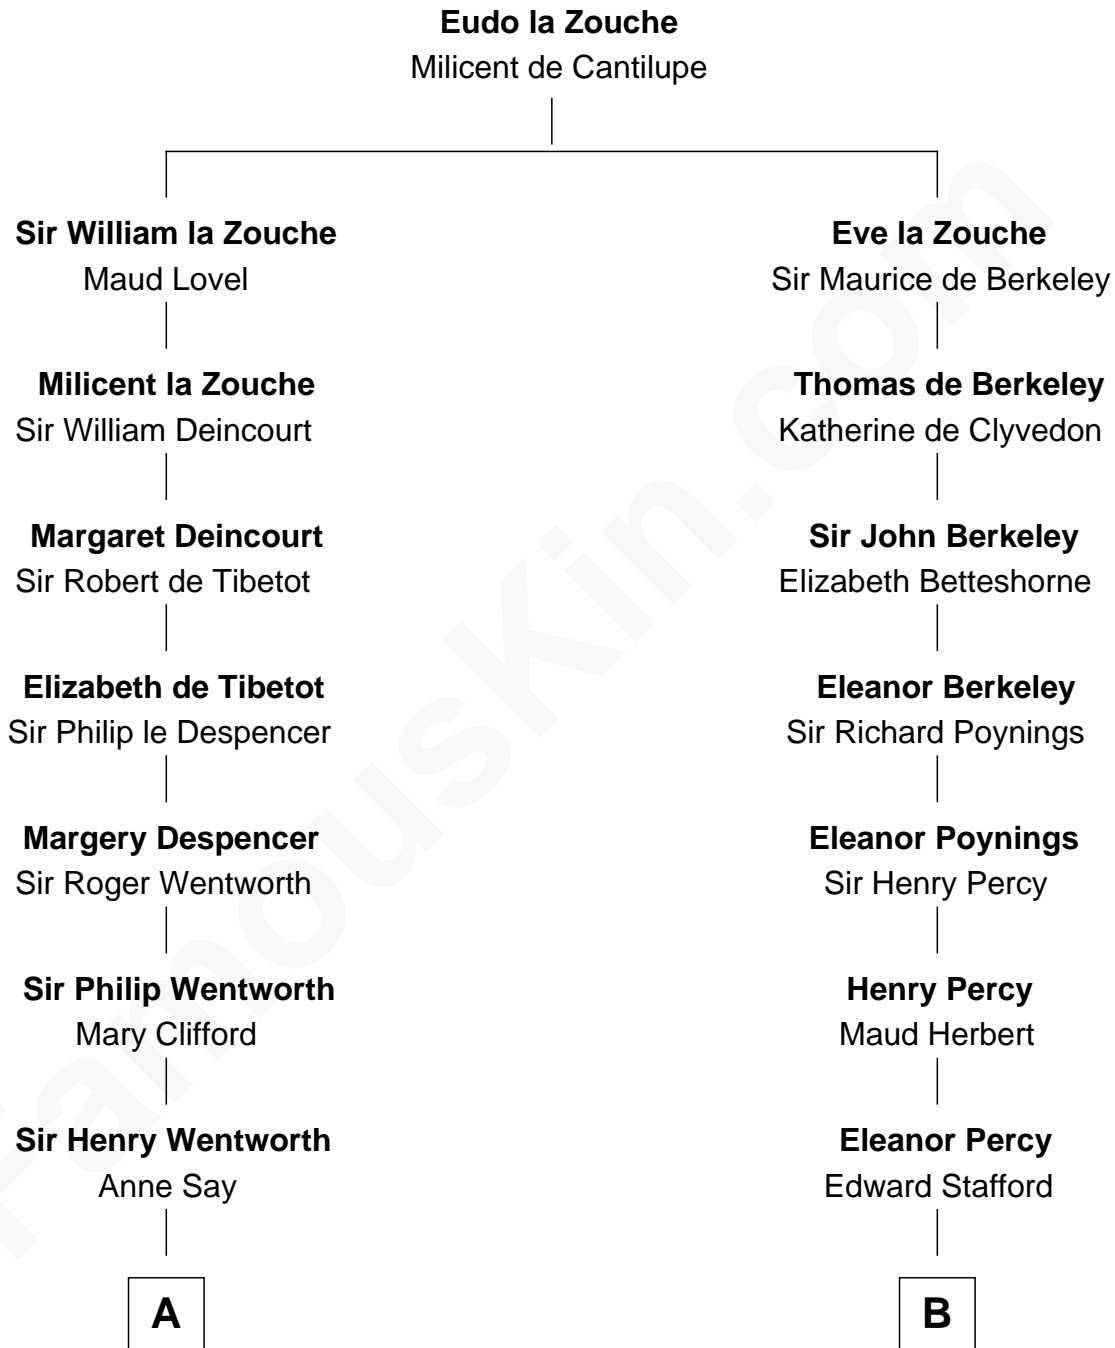

FamousKin.com Relationship Chart of

Jane Seymour

3rd Wife of King Henry VIII

8th cousin 12 times removed of

Admiral Richard Byrd

Polar Explorer

C

Richard Evelyn Byrd

Anne Harrison

Col. William Byrd

Jane Meriwether Rivers

Richard Evelyn Byrd

Eleanor Bolling Flood

Admiral Richard Byrd

Polar Explorer

FamousKin.com