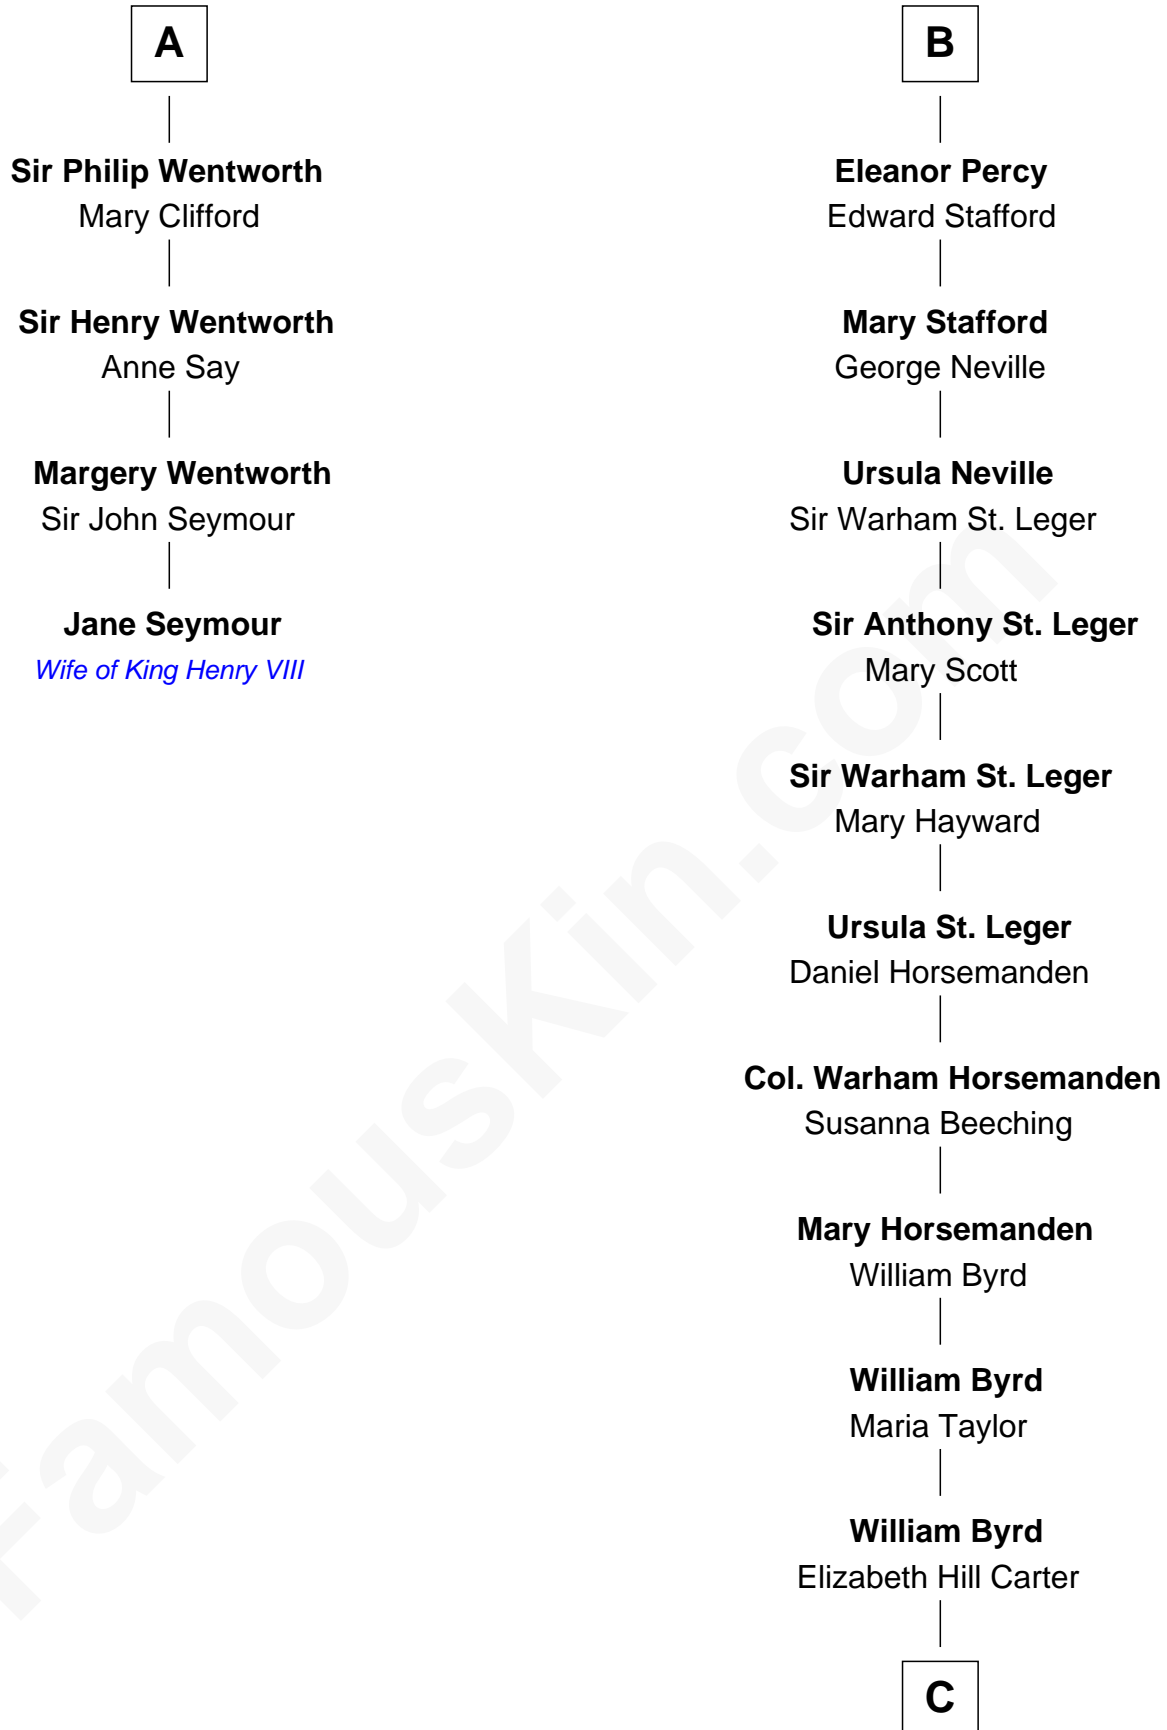

FamousKin.com Relationship Chart of

Jane Seymour

3rd Wife of King Henry VIII

10th cousin 11 times removed of

Admiral Richard Byrd

Polar Explorer

Sir William de Ferrers

*with wife
Sibyl Marshal*

*with wife
Margaret de Quincy*

Isabel de Ferrers
Sir Reynold de Mohun

Joan de Ferrers
Sir Thomas de Berkeley

Isabel de Mohun
Sir Edmund Deincourt

Sir Maurice de Berkeley
Eve la Zouche

John Deincourt

Thomas de Berkeley
Katherine de Clyvedon

Sir William Deincourt
Milicent la Zouche

Sir John Berkeley
Elizabeth Betteshorne

Margaret Deincourt
Sir Robert de Tibetot

Eleanor Berkeley
Sir Richard Poynings

Elizabeth de Tibetot
Sir Philip le Despencer

Eleanor Poynings
Sir Henry Percy

Margery Despencer
Sir Roger Wentworth

Henry Percy
Maud Herbert

A

B

C

Thomas Taylor Byrd

Mary Armistead