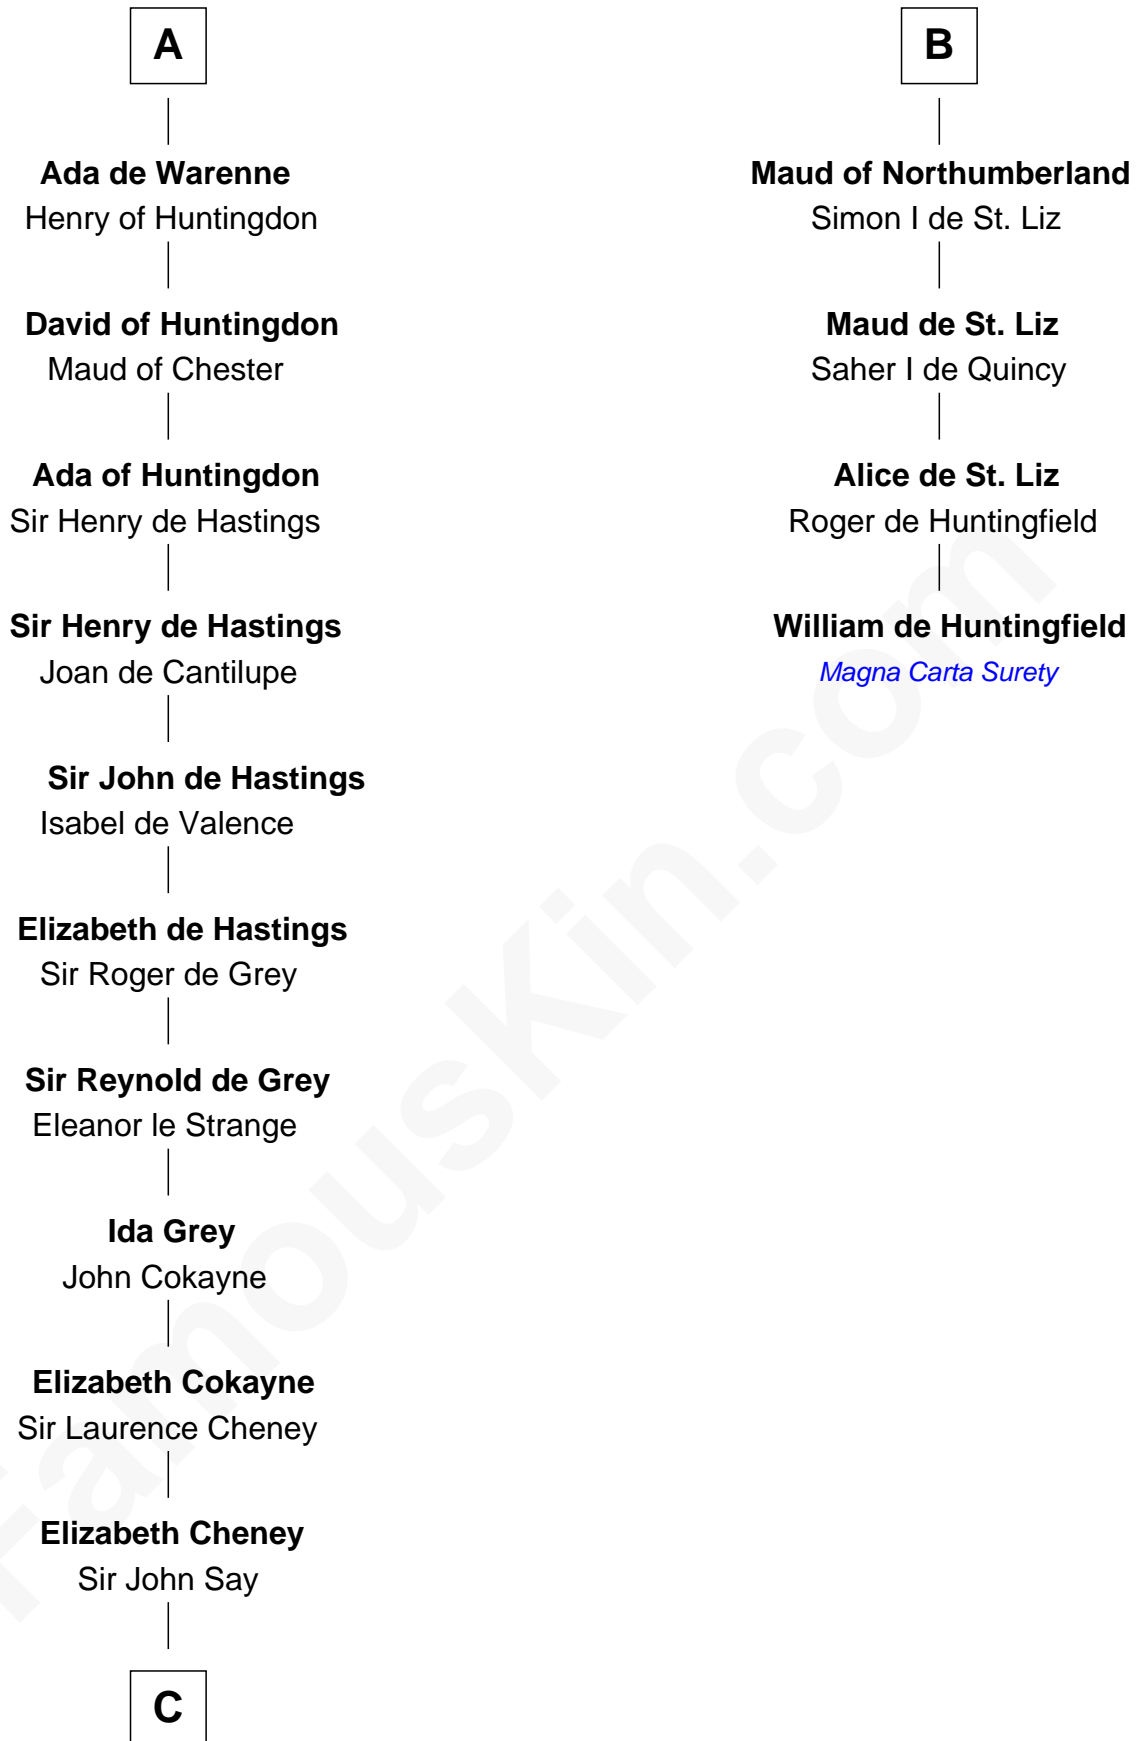

FamousKin.com Relationship Chart of

Jane Seymour

3rd Wife of King Henry VIII

10th cousin 9 times removed of

William de Huntingfield

Magna Carta Surety

Dietrich of Westphalia

Reinhild - - - - -

Eustace I of Boulogne

Lambert II of Lens

Adelaide of Normandy

Judith of Lens

Waltheof II of Northumbria

B

C

—
Anne Say