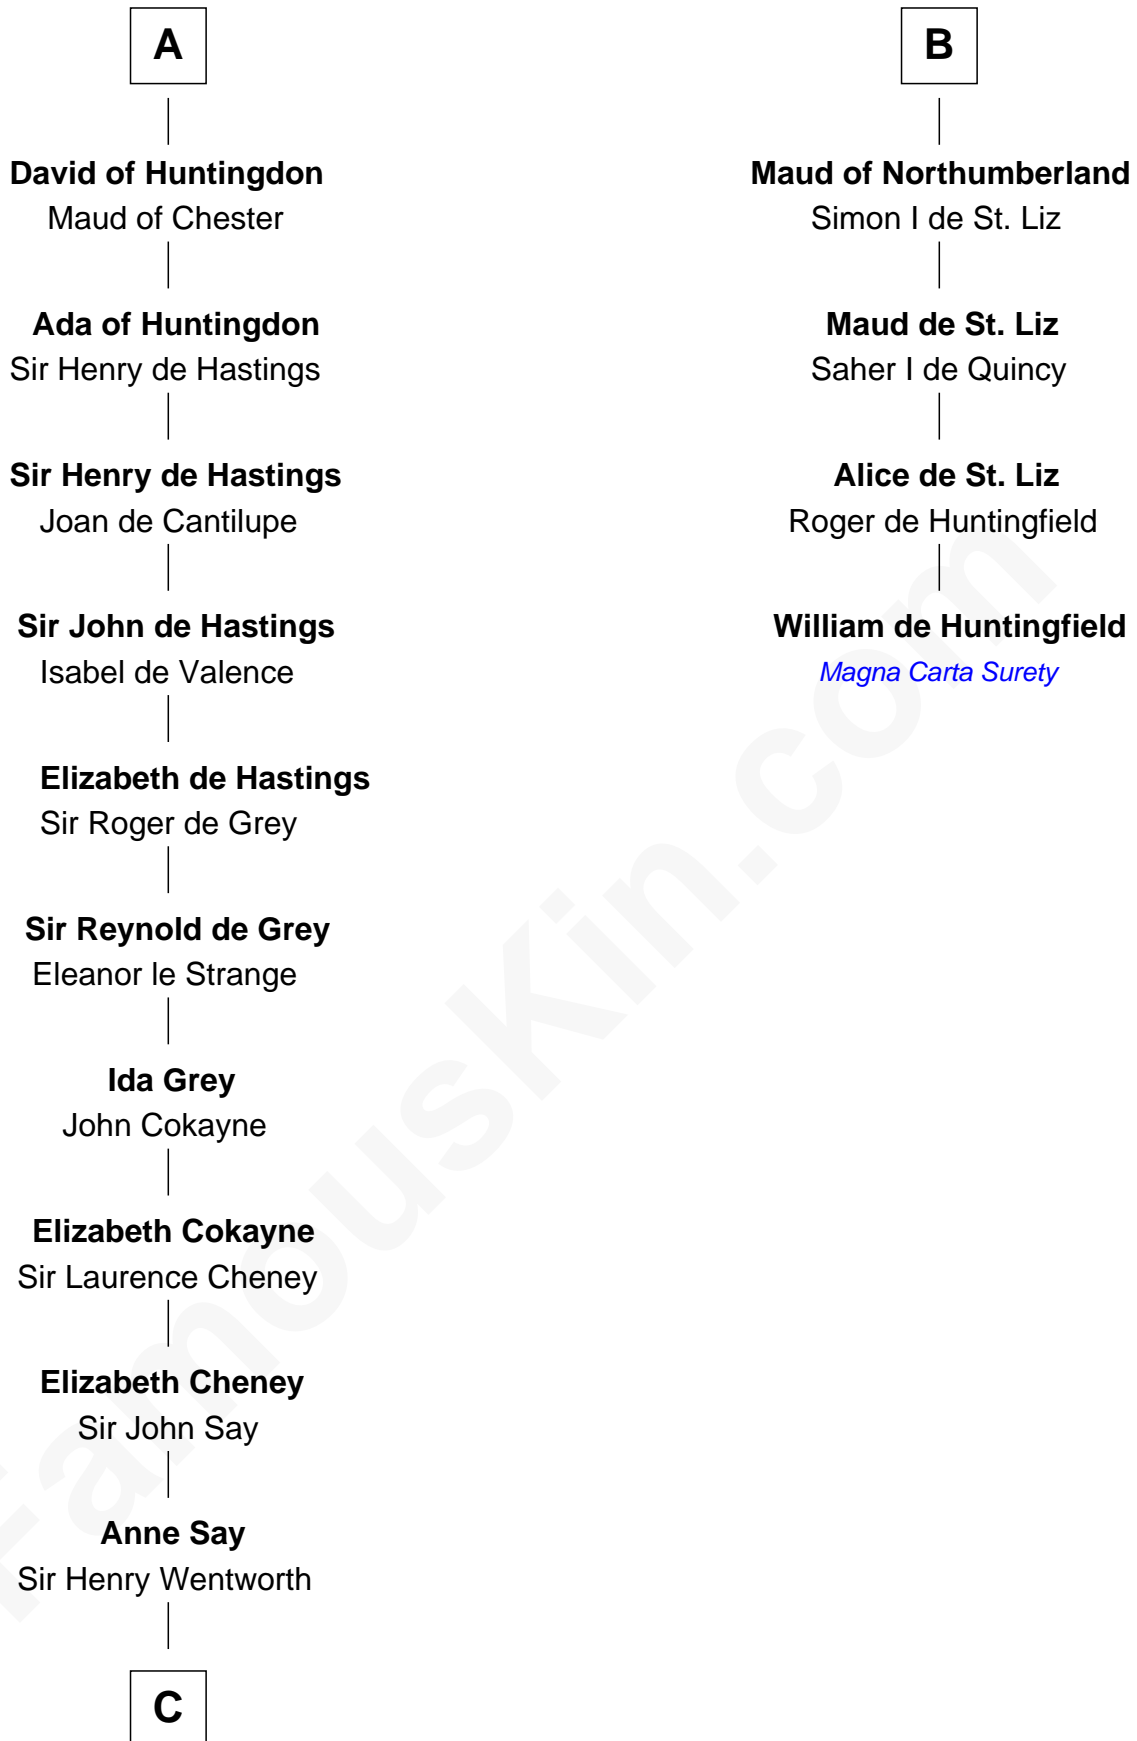

FamousKin.com Relationship Chart of

Jane Seymour

3rd Wife of King Henry VIII

10th cousin 8 times removed of

William de Huntingfield

Magna Carta Surety

Herbert II of Vermandois

Liegarde of France

Herleve of Falaise

Adelaide of Normandy

Lambert II of Lens

Judith of Lens

Waltheof II of Northumbria

B

C

—
Margery Wentworth