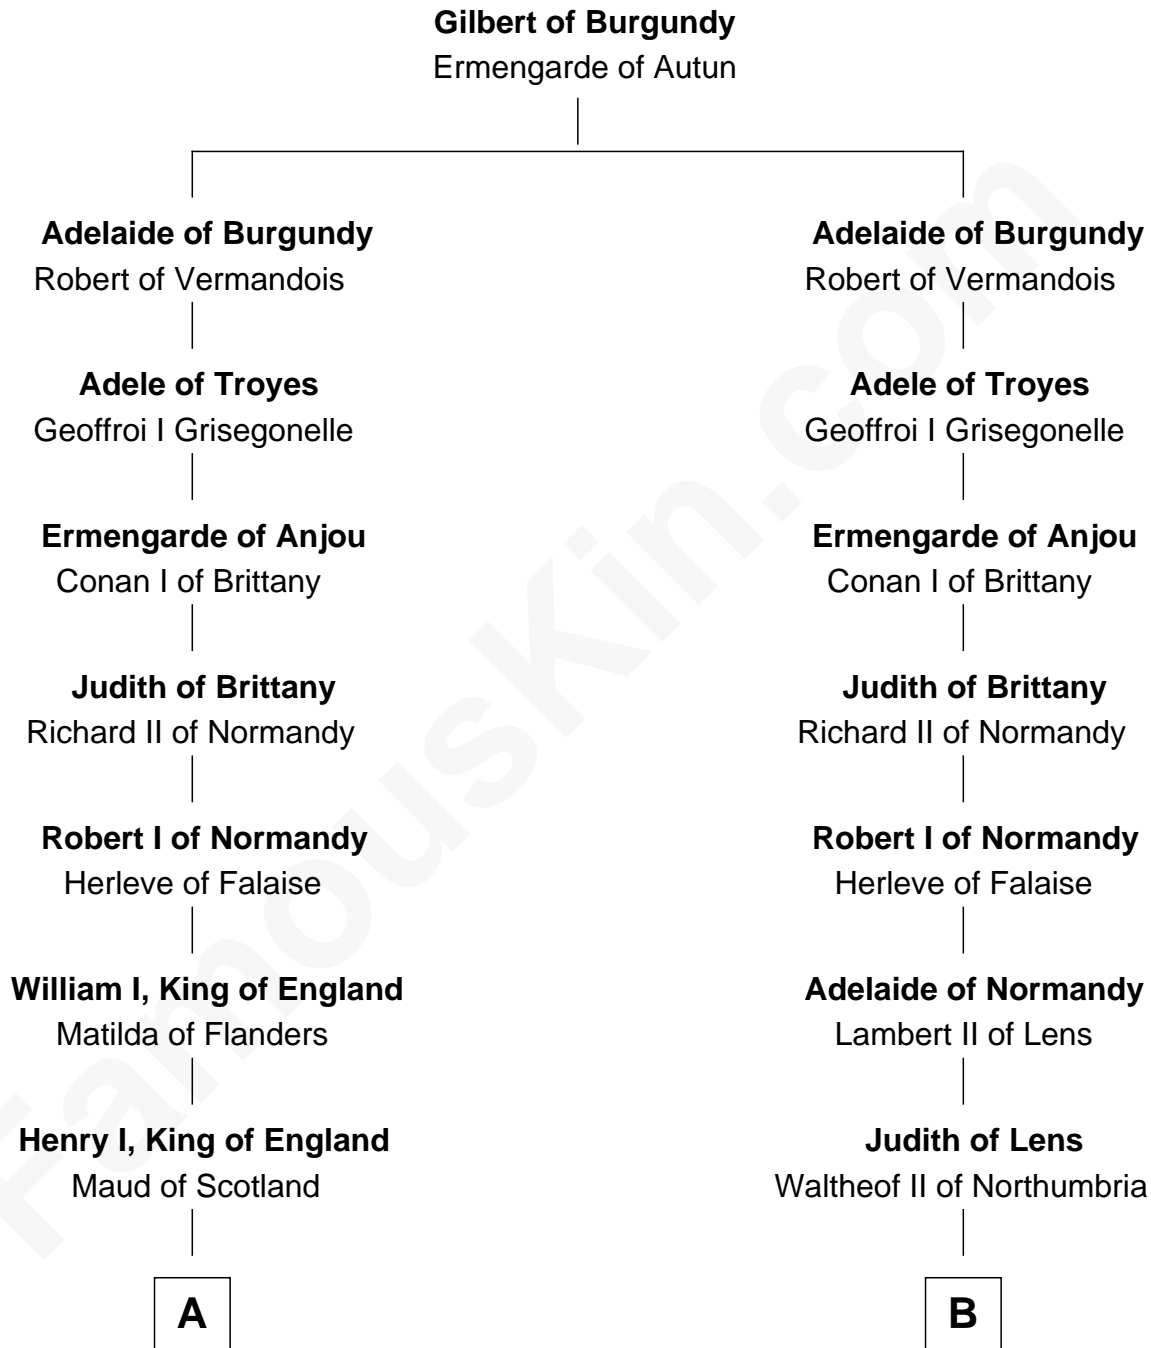

FamousKin.com Relationship Chart of

Jane Seymour

3rd Wife of King Henry VIII

10th cousin 10 times removed of

William de Huntingfield

Magna Carta Surety

C

—
Mary Clifford
Sir Philip Wentworth

—
Sir Henry Wentworth
Anne Say

—
Margery Wentworth
Sir John Seymour

—
Jane Seymour
Wife of King Henry VIII

FamousKin.com