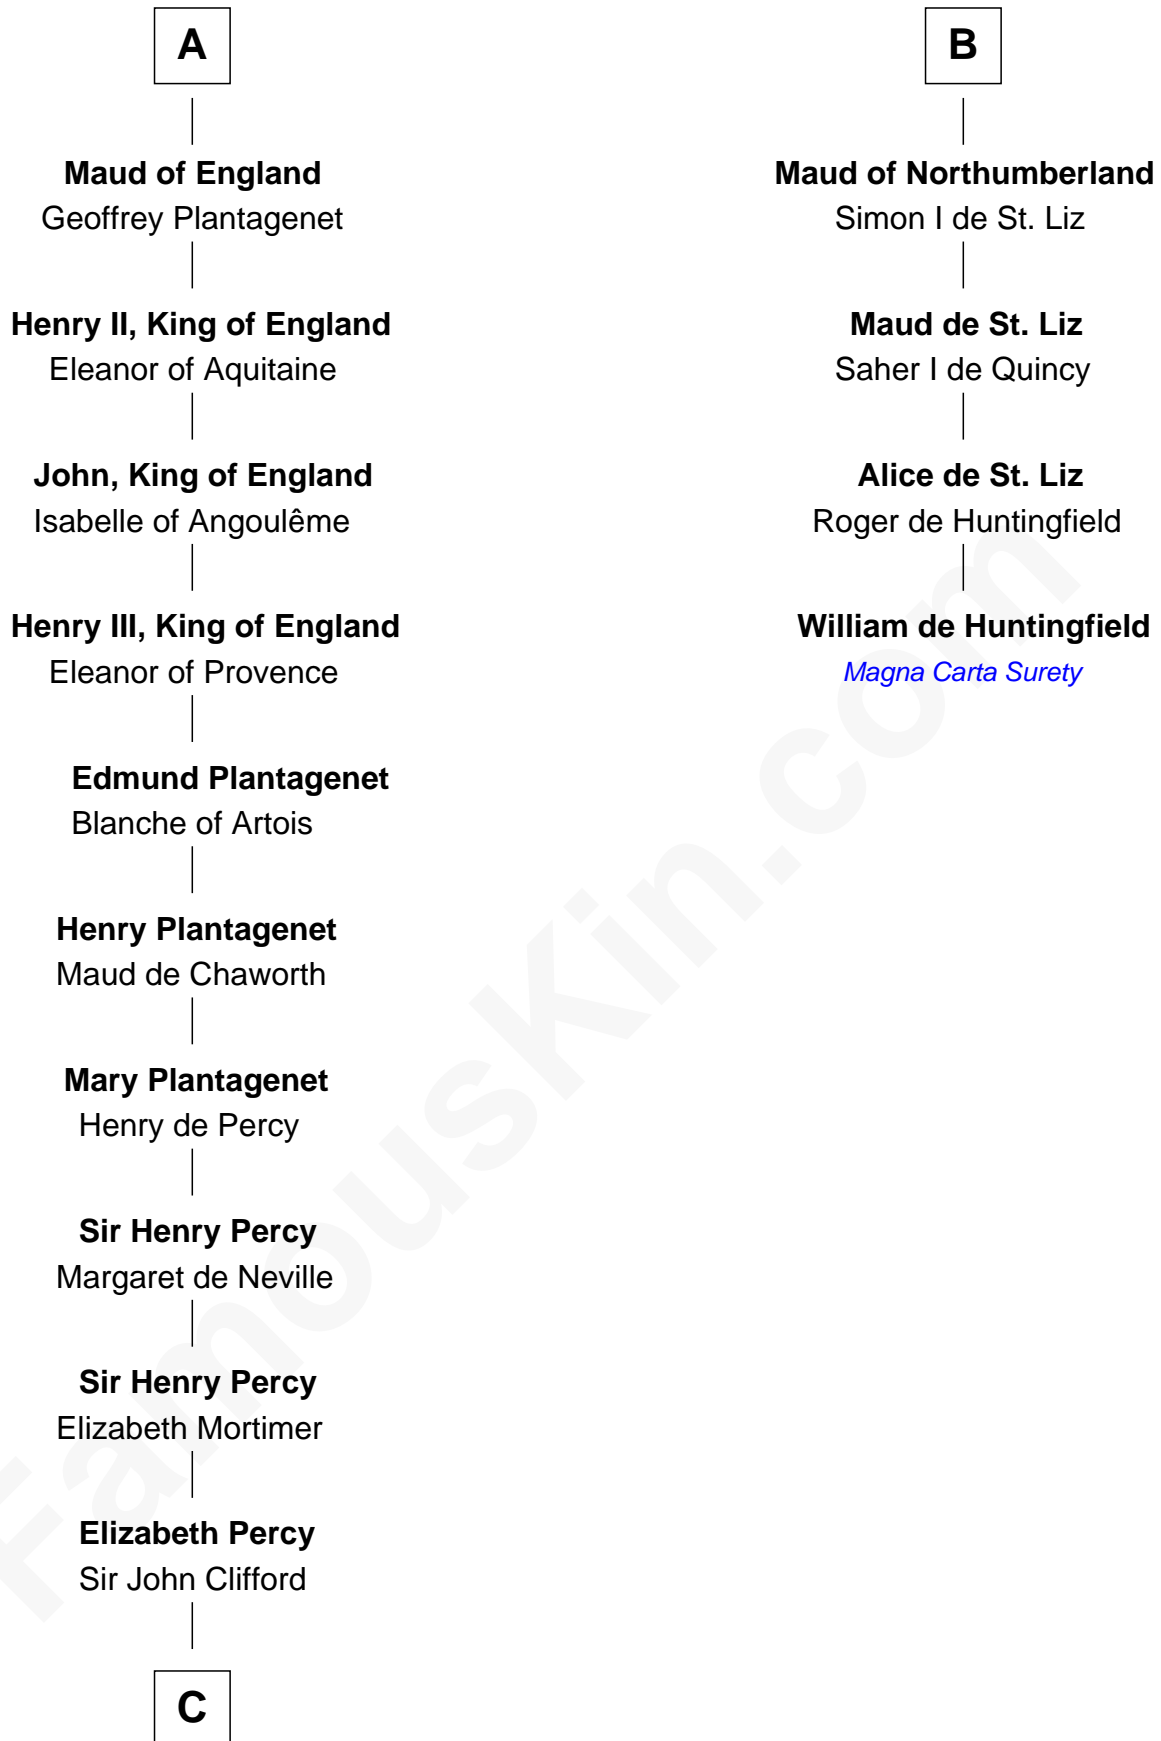

FamousKin.com Relationship Chart of

Jane Seymour

3rd Wife of King Henry VIII

10th cousin 10 times removed of

William de Huntingfield

Magna Carta Surety

C

—
Mary Clifford
Sir Philip Wentworth

—
Sir Henry Wentworth
Anne Say

—
Margery Wentworth
Sir John Seymour

—
Jane Seymour
Wife of King Henry VIII

FamousKin.com