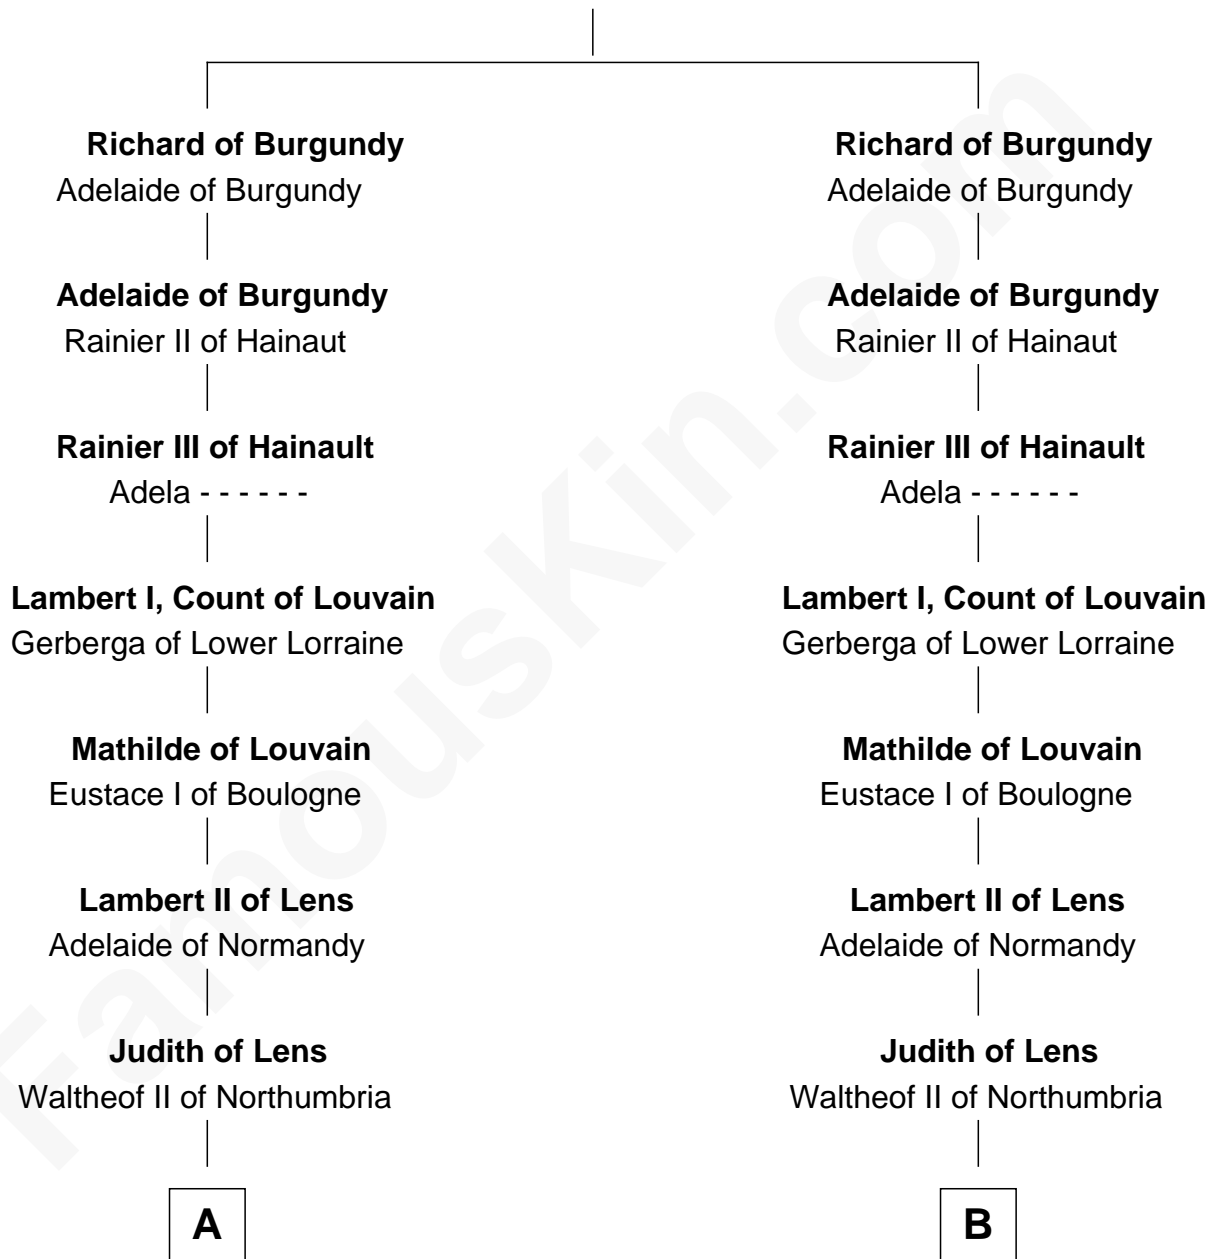

# FamousKin.com Relationship Chart of

**Jane Seymour**

*3rd Wife of King Henry VIII*

10th cousin 10 times removed of

**William de Huntingfield**

*Magna Carta Surety*

**Bivin of Gorze**

**C**

—  
**Elizabeth Cheney**

Sir John Say

—  
**Anne Say**

Sir Henry Wentworth

—  
**Margery Wentworth**

Sir John Seymour

—  
**Jane Seymour**

*Wife of King Henry VIII*

FamousKin.com