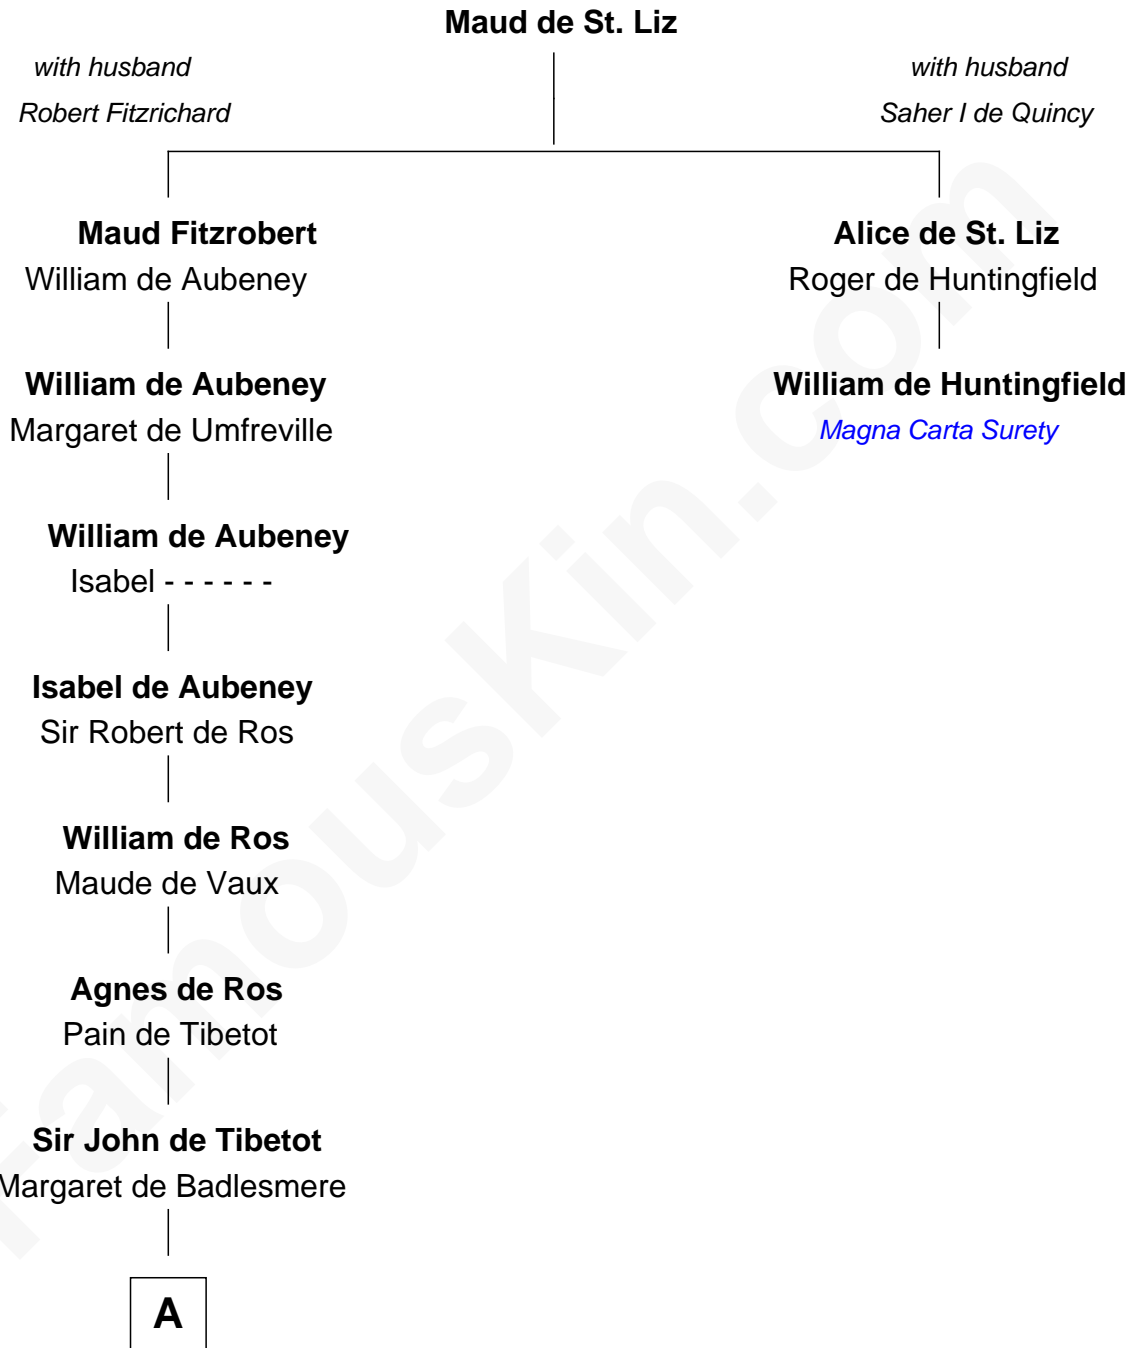

# FamousKin.com Relationship Chart of

**Jane Seymour**

*3rd Wife of King Henry VIII*

1st cousin 12 times removed of

**William de Huntingfield**

*Magna Carta Surety*

**A**

—  
**Sir Robert de Tibetot**

Margaret Deincourt

—  
**Elizabeth de Tibetot**

Sir Philip le Despencer

—  
**Margery Despencer**

Sir Roger Wentworth

—  
**Sir Philip Wentworth**

Mary Clifford

—  
**Sir Henry Wentworth**

Anne Say

—  
**Margery Wentworth**

Sir John Seymour

—  
**Jane Seymour**

*Wife of King Henry VIII*