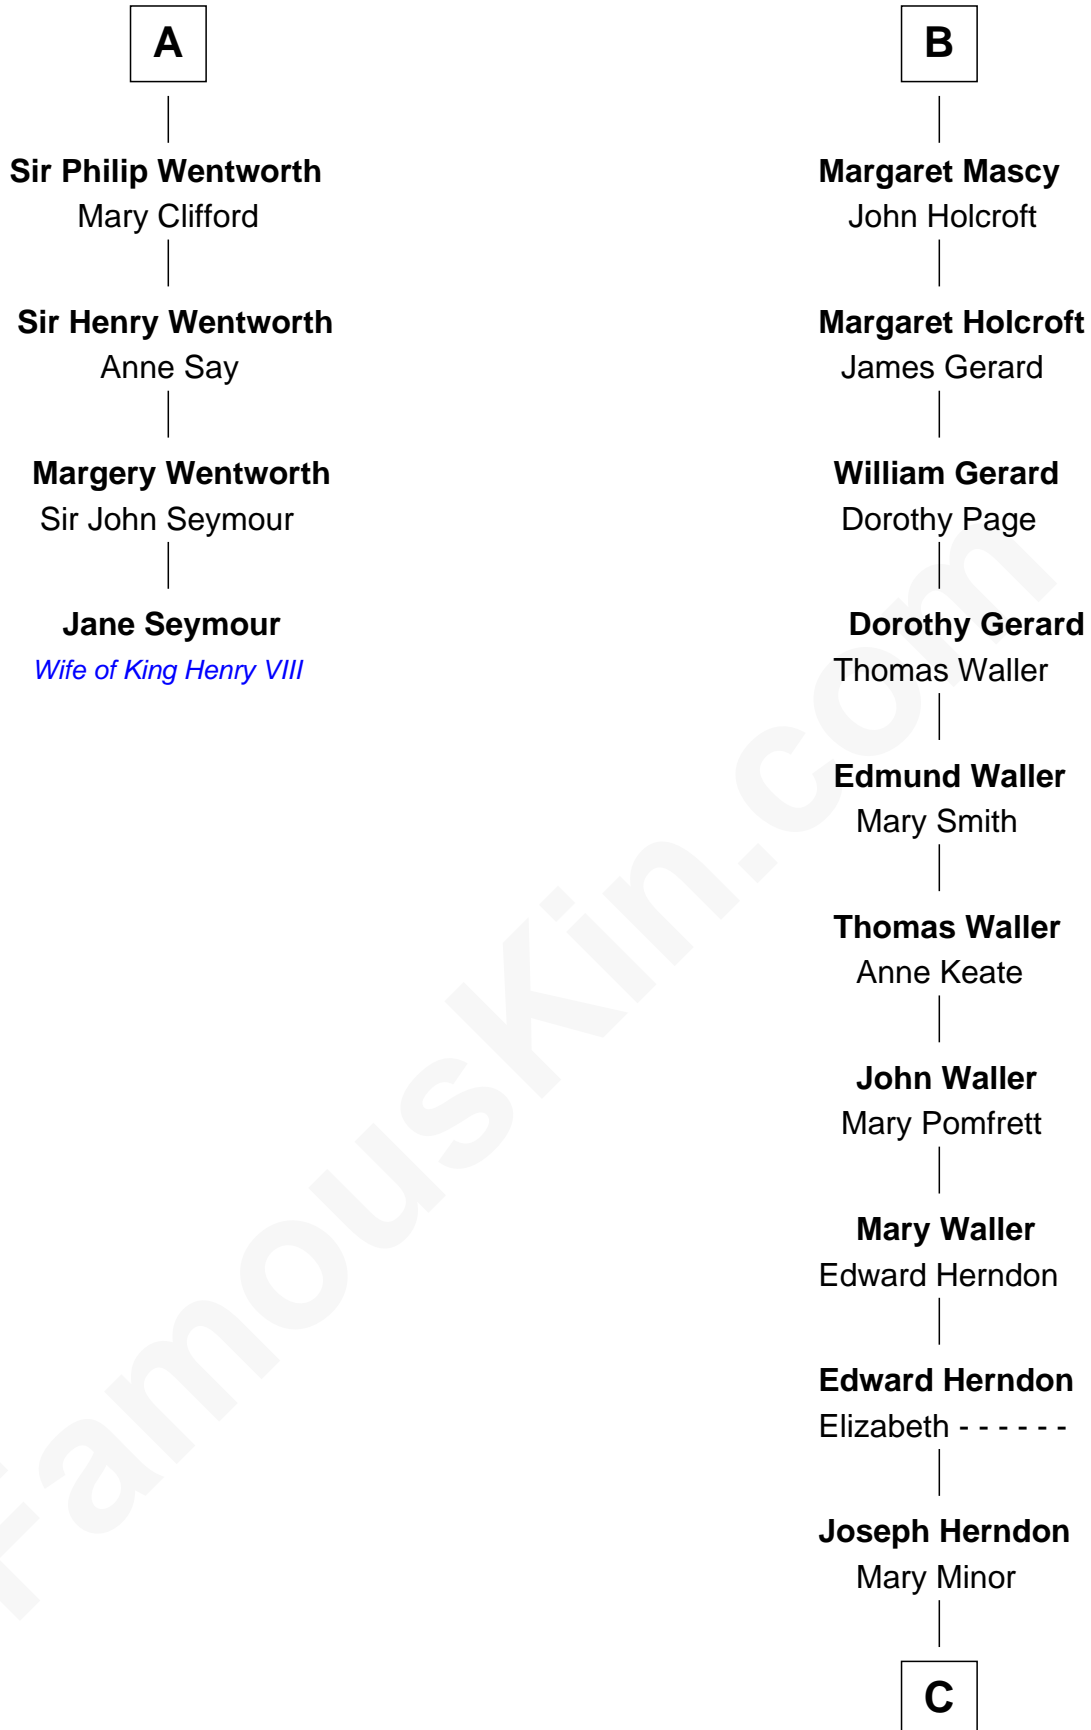

# FamousKin.com Relationship Chart of

**Jane Seymour**

*3rd Wife of King Henry VIII*

10th cousin 9 times removed of

**Ellen (Herndon) Arthur**

*Wife of President Chester A. Arthur*

**Sir William de Ros**

Lucy FitzPiers

C

**Dabney Herndon**

Elizabeth Hull

**Capt. William Lewis Herndon**  
Frances Elizabeth Hansborough

**Ellen (Herndon) Arthur**

*Wife of President Chester Arthur*

FamousKin.com