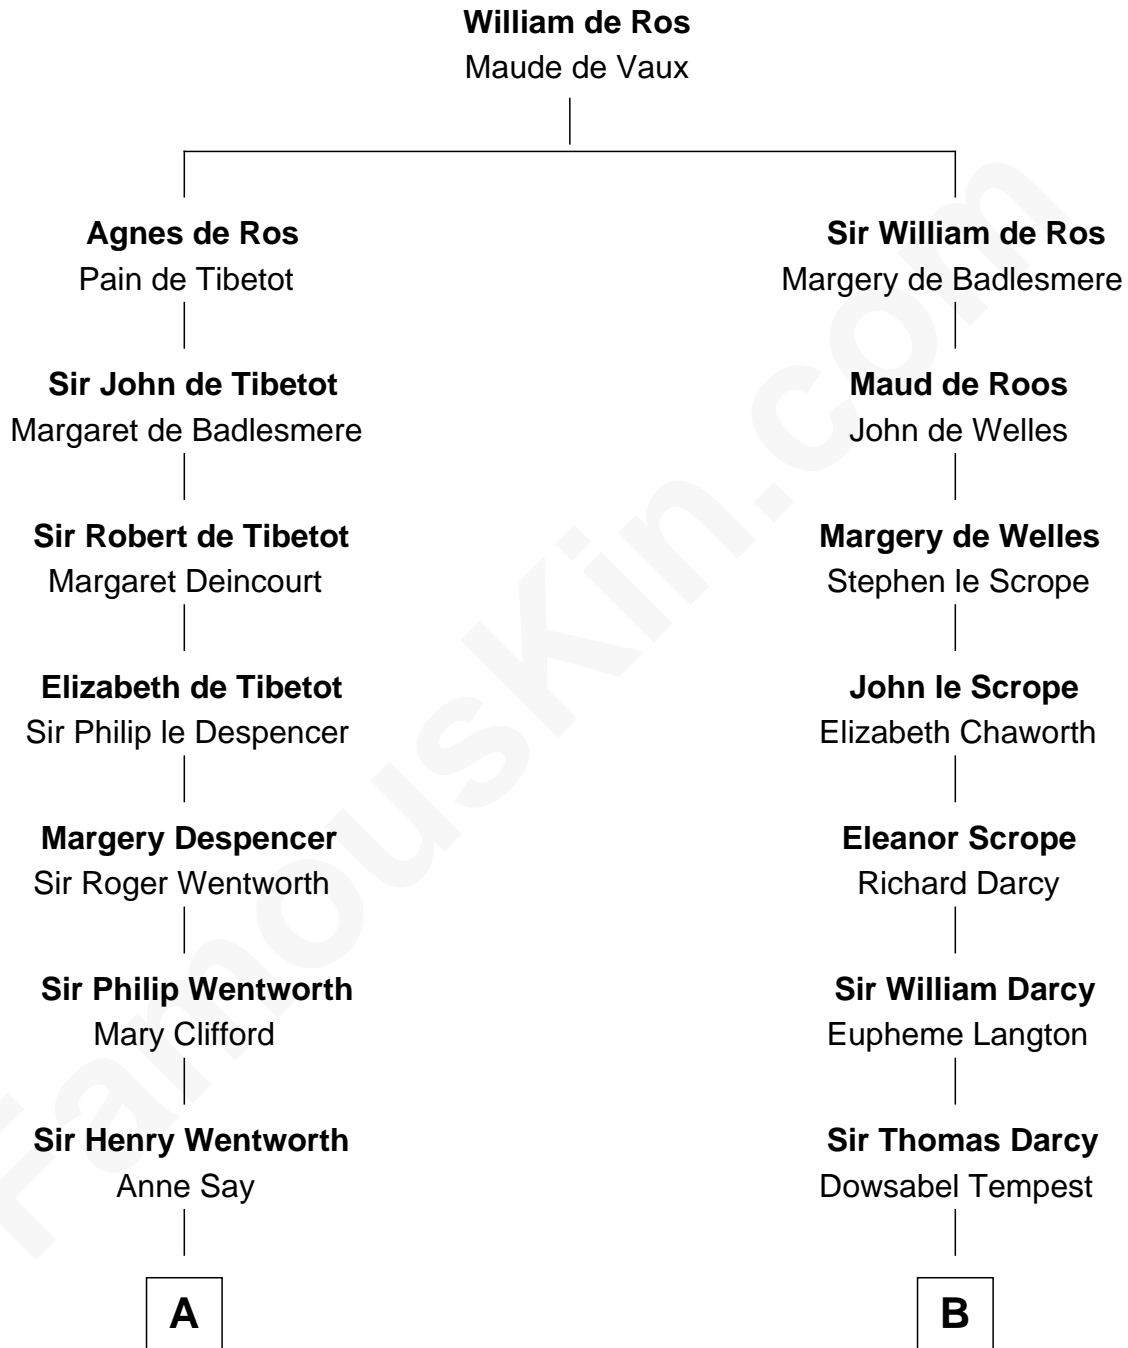

FamousKin.com Relationship Chart of

Jane Seymour

3rd Wife of King Henry VIII

8th cousin 6 times removed of

Robert Treat Paine

Signer of the Declaration of Independence

A

Margery Wentworth

Sir John Seymour

Jane Seymour

Wife of King Henry VIII

B

Sir Arthur Darcy

Mary Carew

Sir Edward Darcy

Elizabeth Astley