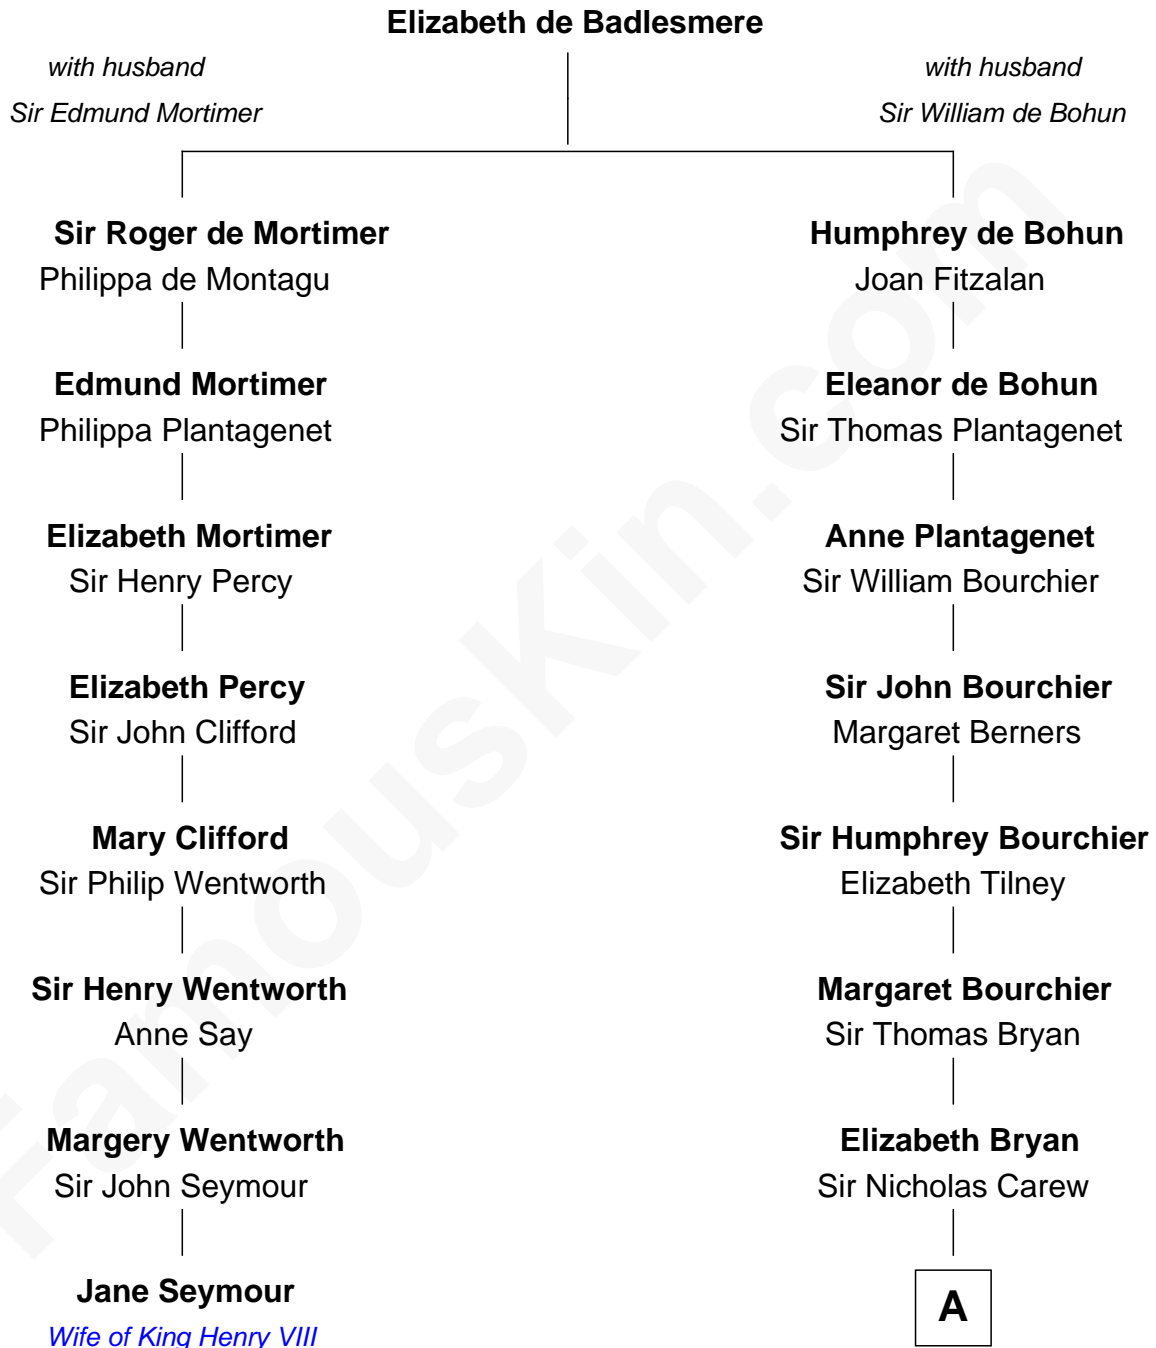

FamousKin.com

Relationship Chart of

Jane Seymour

3rd Wife of King Henry VIII

7th cousin 7 times removed of

Robert Treat Paine

Signer of the Declaration of Independence

A

Mary Carew
Sir Arthur Darcy

Sir Edward Darcy
Elizabeth Astley

Isabella Darcy
John Launce

Mary Launce
Rev. John Sherman

Abigail Sherman
Rev. Samuel Willard

Abigail Willard
Rev. Samuel Treat

Eunice Treat
Thomas Paine