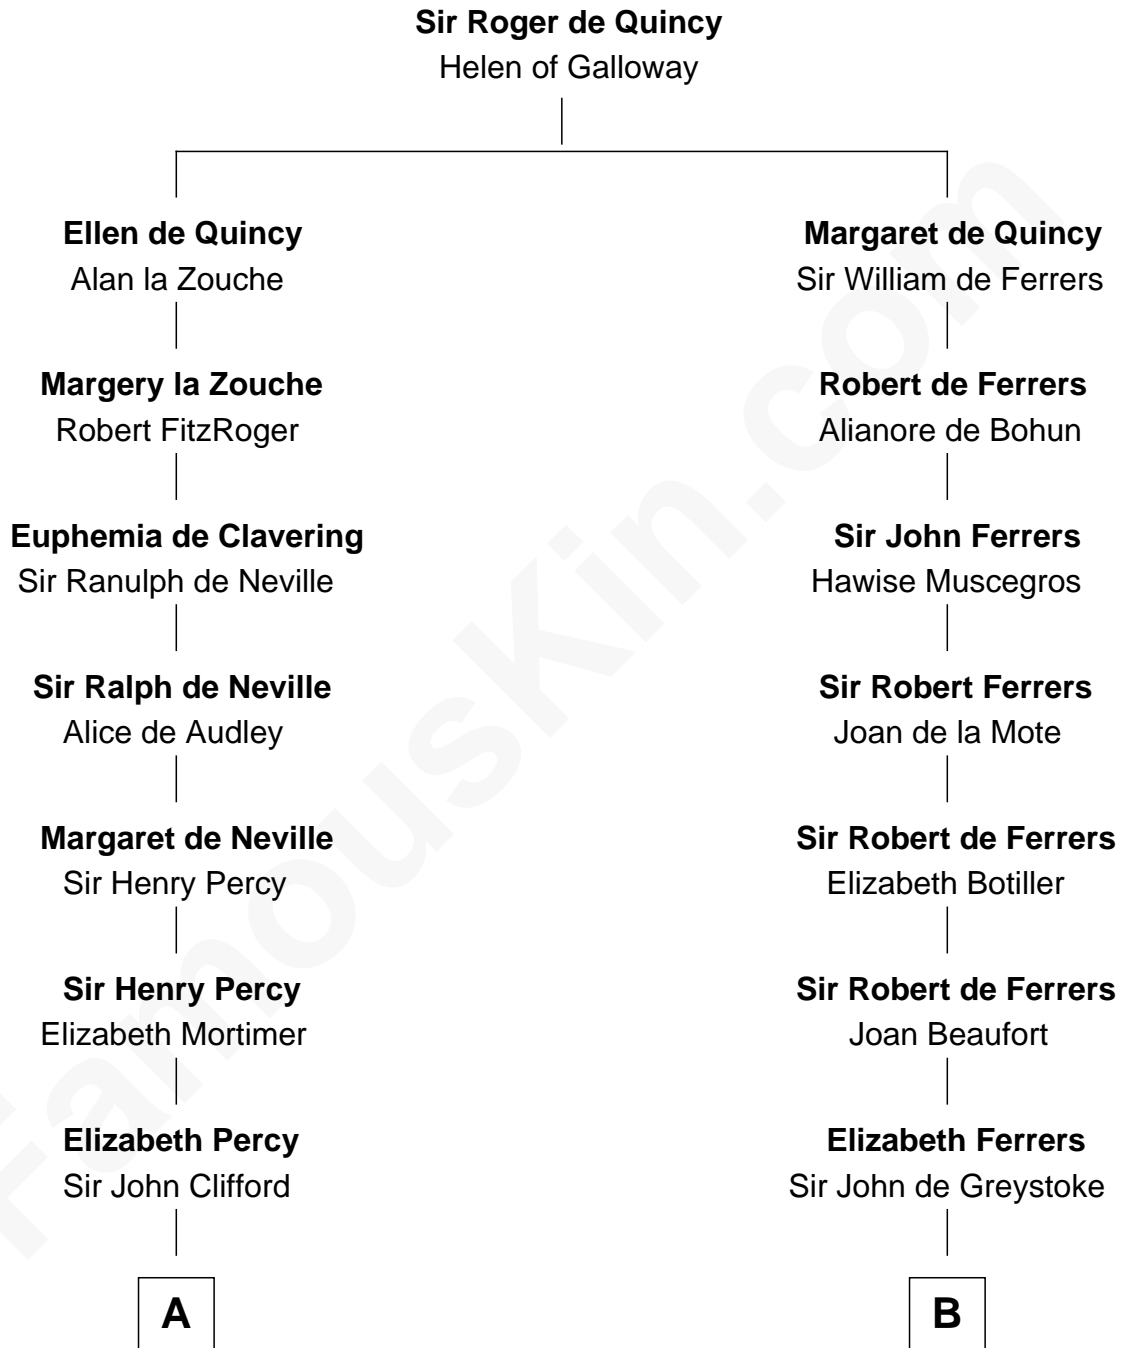

## Relationship Chart of

### Jane Seymour

3rd Wife of King Henry VIII

10th cousin 8 times removed of

**Robert Treat Paine**

Signer of the Declaration of Independence

C

Eunice Treat  
Thomas Paine

Robert Treat Paine  
*Signer of Declaration of Independence*