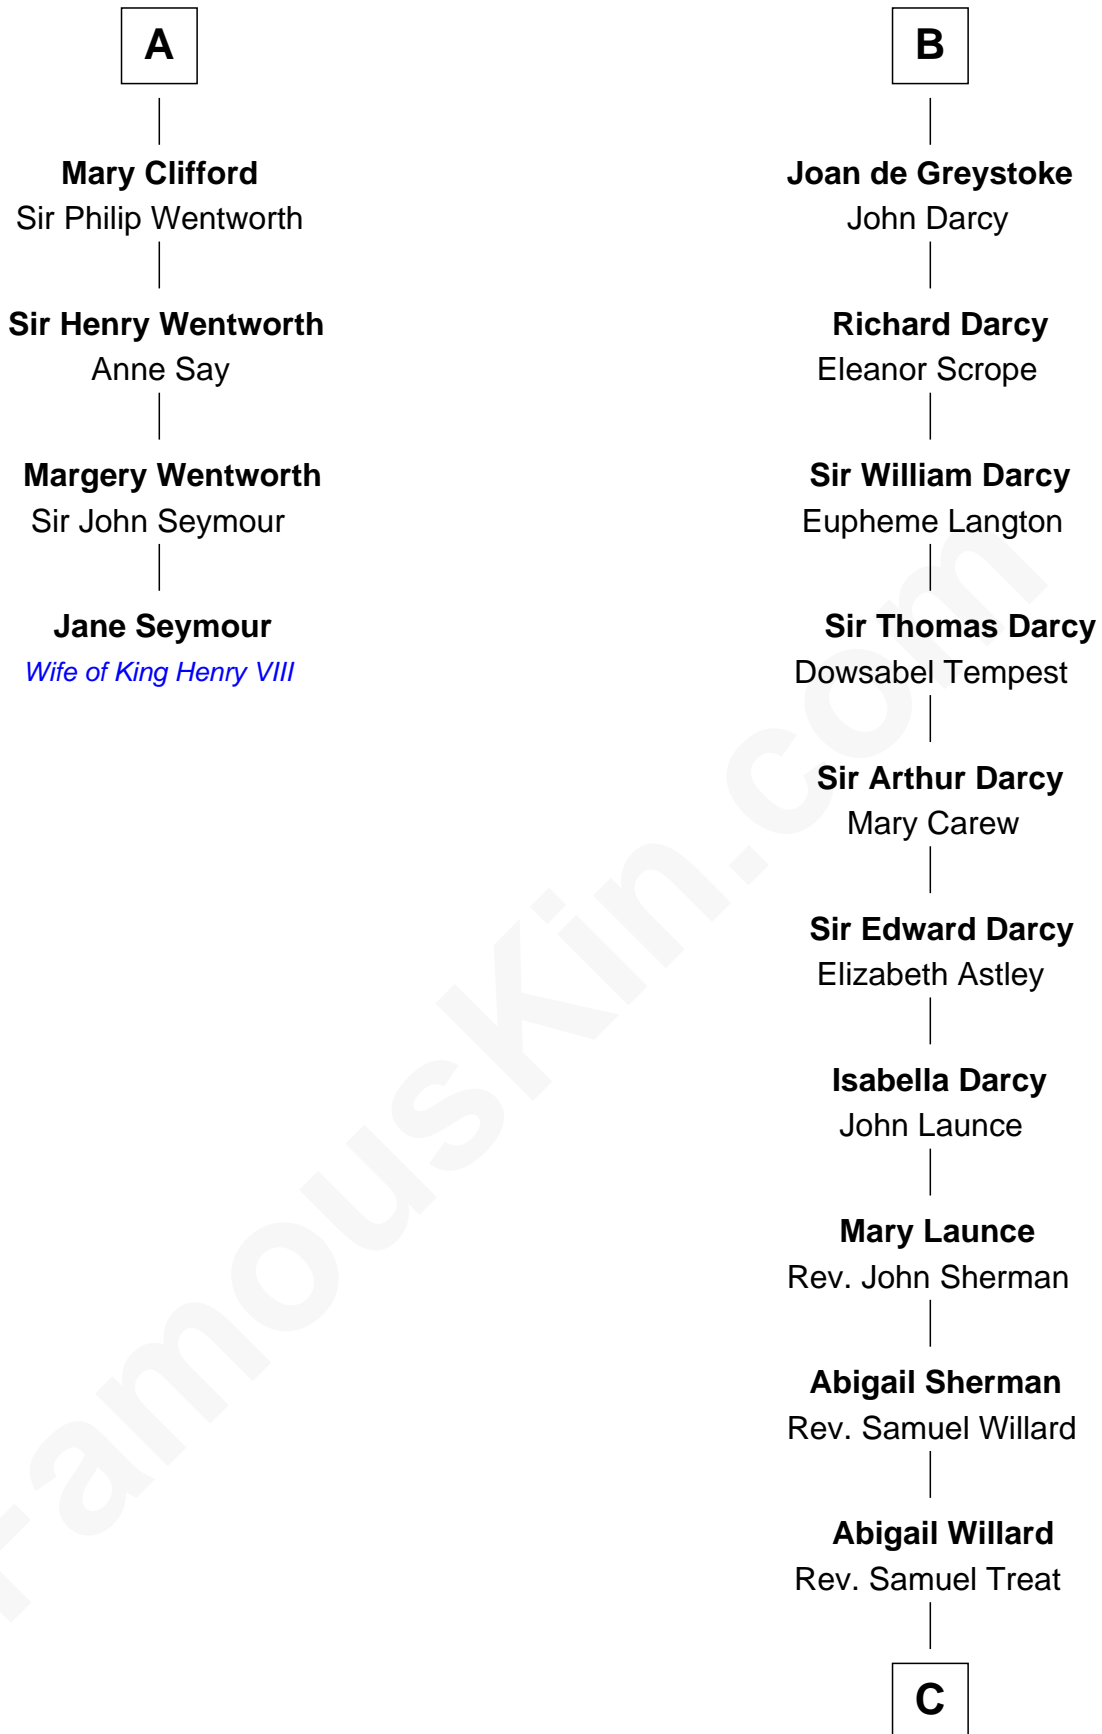

## Relationship Chart of

### Jane Seymour

3rd Wife of King Henry VIII

10th cousin 8 times removed of

**Robert Treat Paine**

Signer of the Declaration of Independence

C

Eunice Treat  
Thomas Paine

Robert Treat Paine  
*Signer of Declaration of Independence*