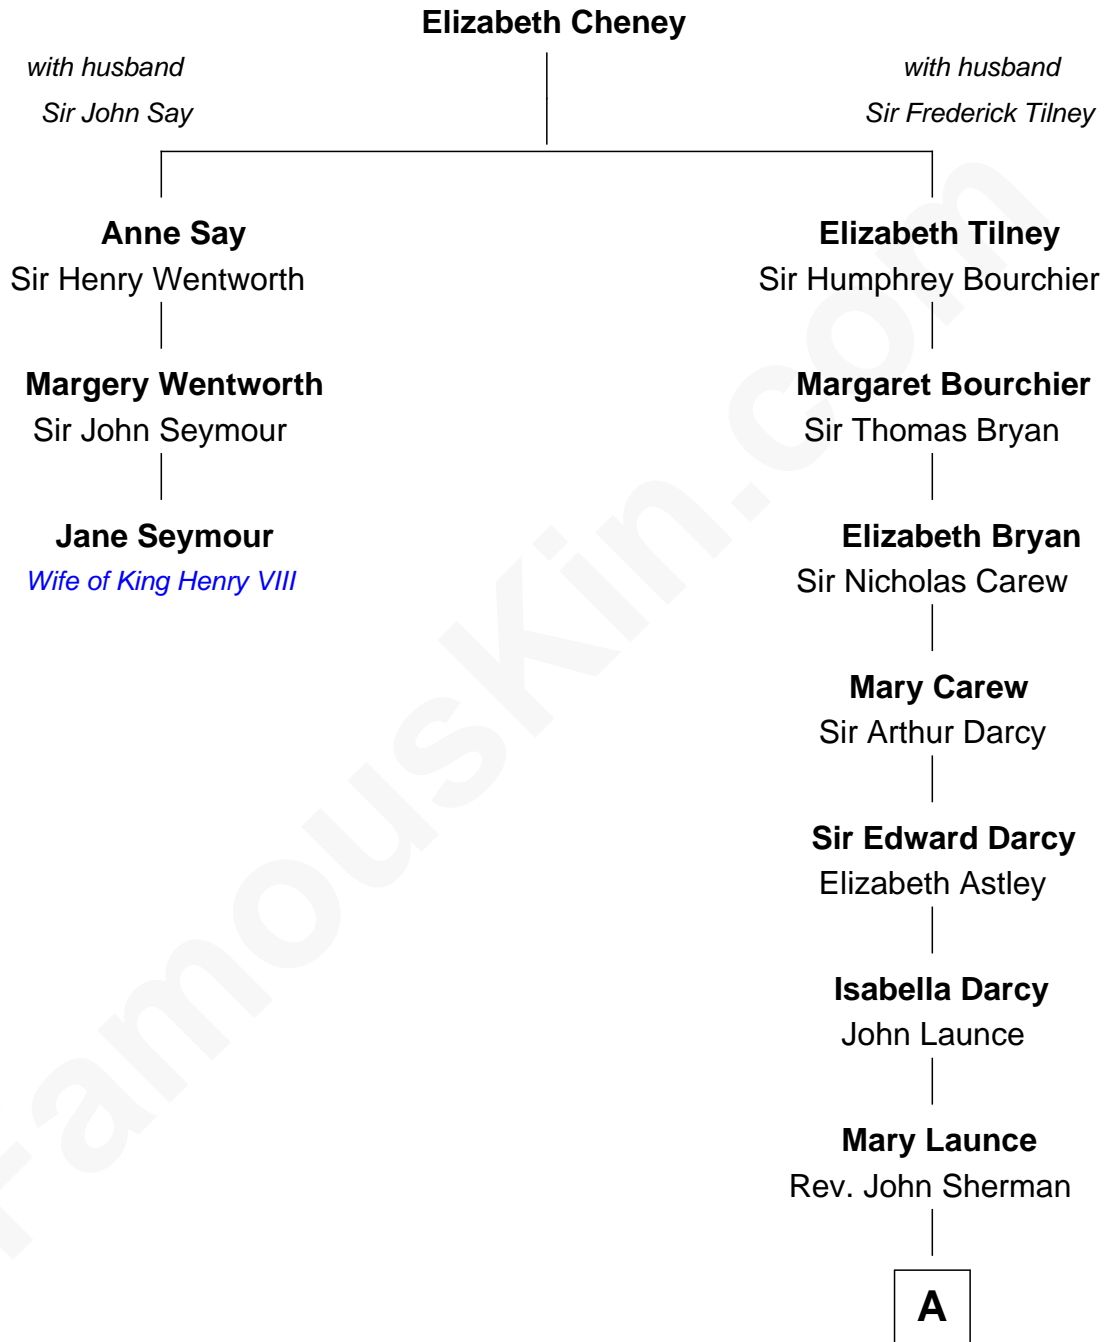

FamousKin.com

Relationship Chart of

Jane Seymour

3rd Wife of King Henry VIII

2nd cousin 8 times removed of

Robert Treat Paine

Signer of the Declaration of Independence