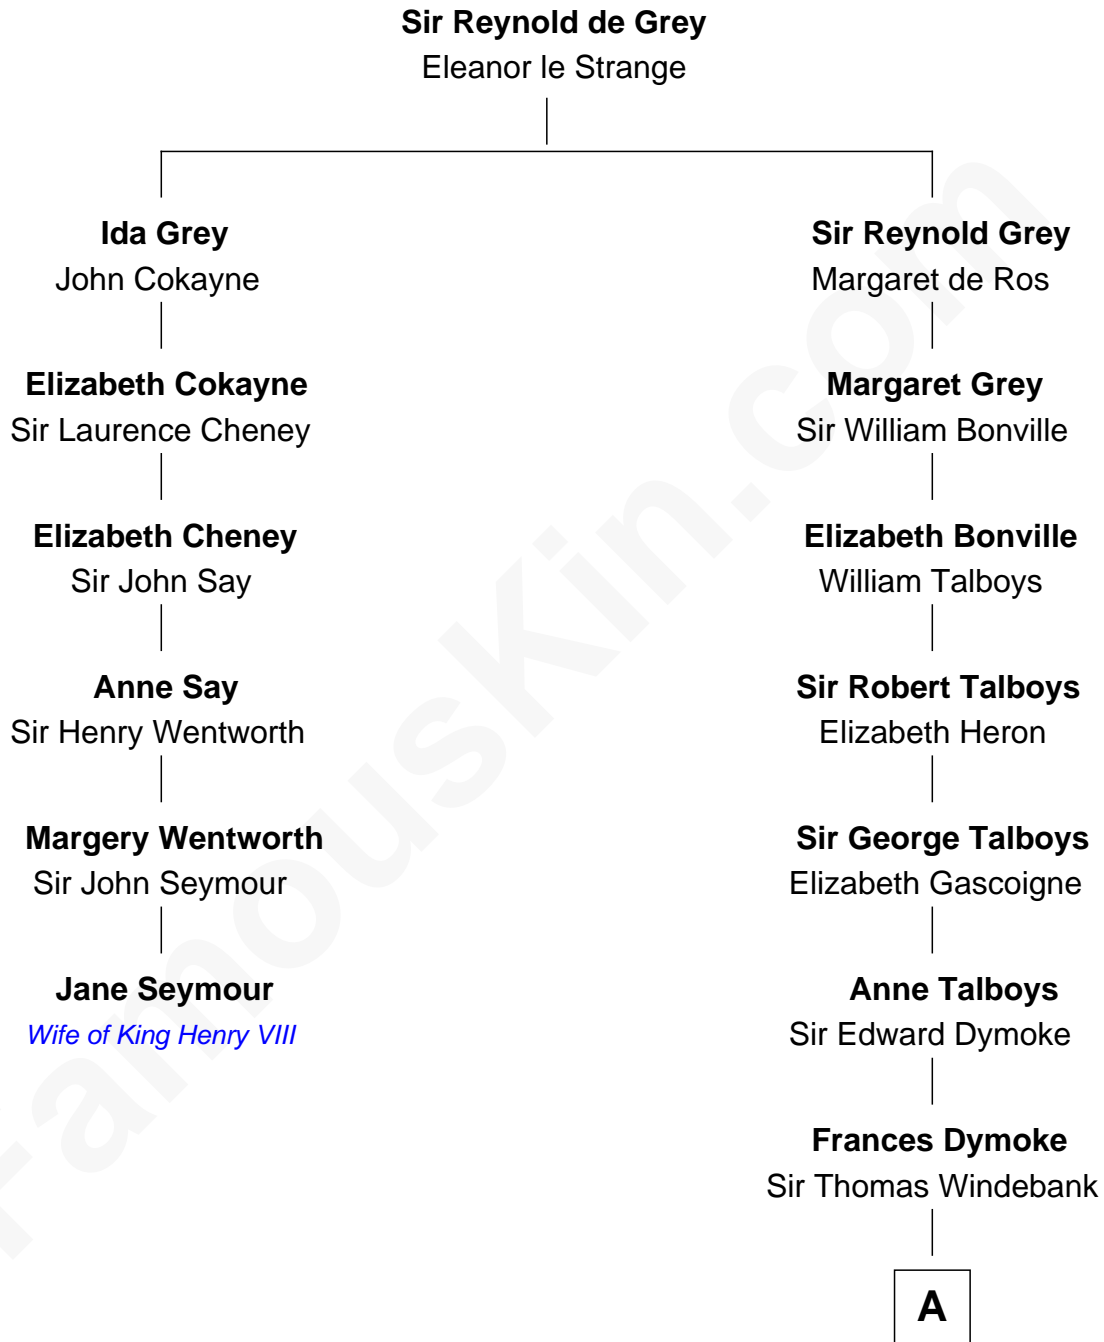

FamousKin.com Relationship Chart of

Jane Seymour

3rd Wife of King Henry VIII

5th cousin 7 times removed of

Thomas Nelson

Signer of the Declaration of Independence

A

—
Mildred Windebank

Robert Reade

—
Col. George Reade

Elizabeth Martiau

—
Robert Reade

Mary Lilly

—
Margaret Reade

Thomas Nelson

—
William Nelson