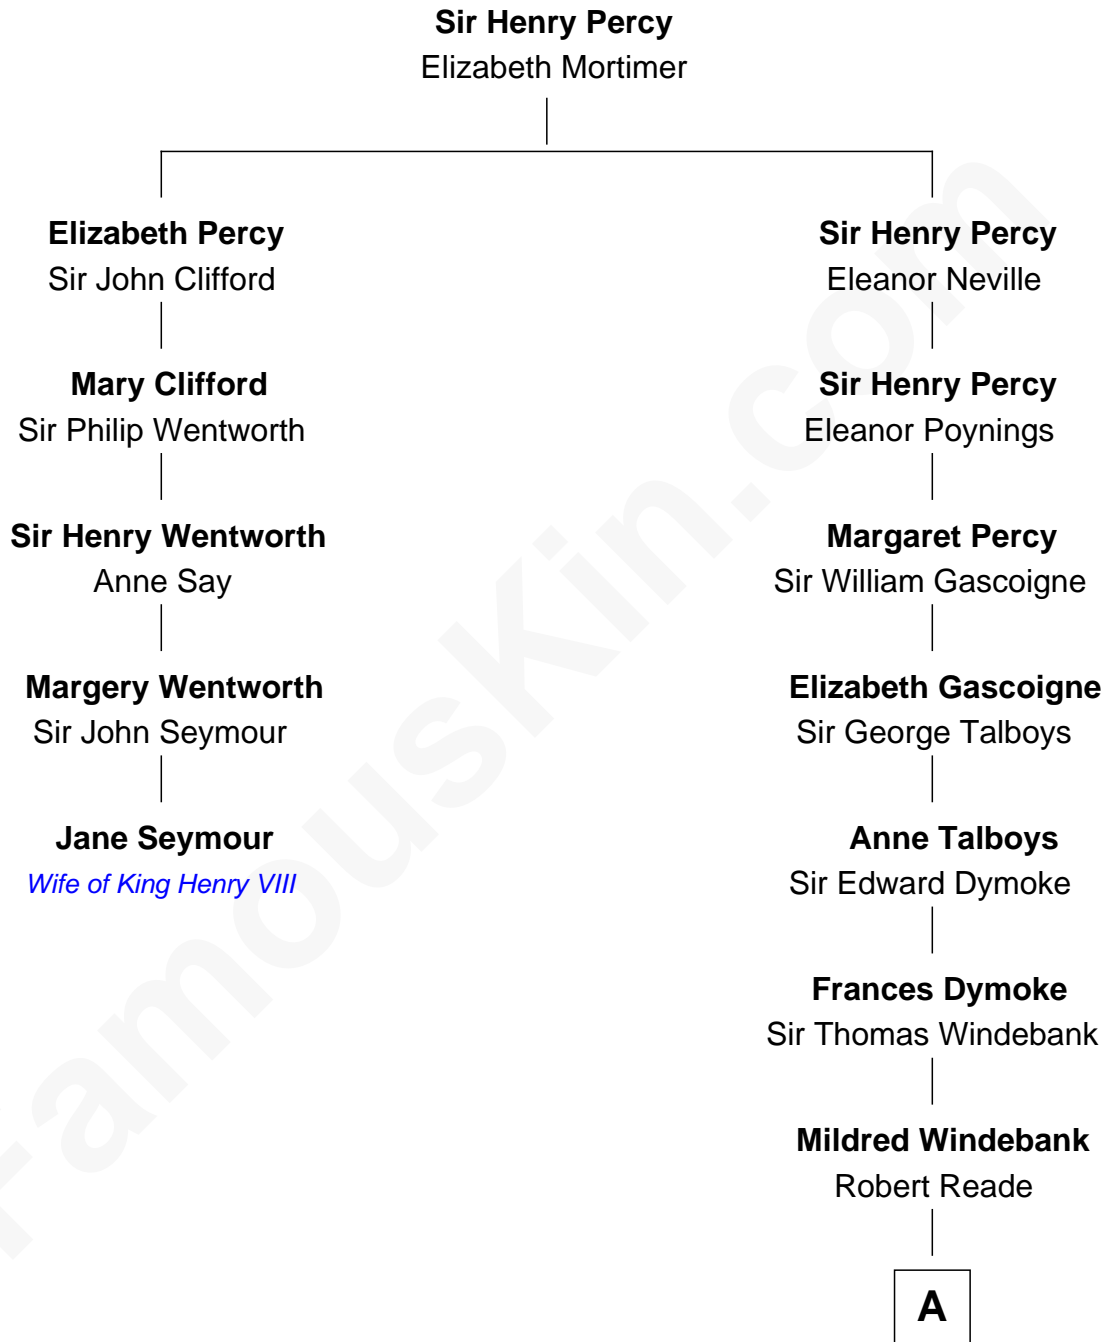

# FamousKin.com Relationship Chart of

**Jane Seymour**

*3rd Wife of King Henry VIII*

4th cousin 7 times removed of

**Thomas Nelson**

*Signer of the Declaration of Independence*

**A**

Col. George Reade

Elizabeth Martiau

Robert Reade

Mary Lilly

Margaret Reade

Thomas Nelson

William Nelson

Elizabeth Burwell

Thomas Nelson