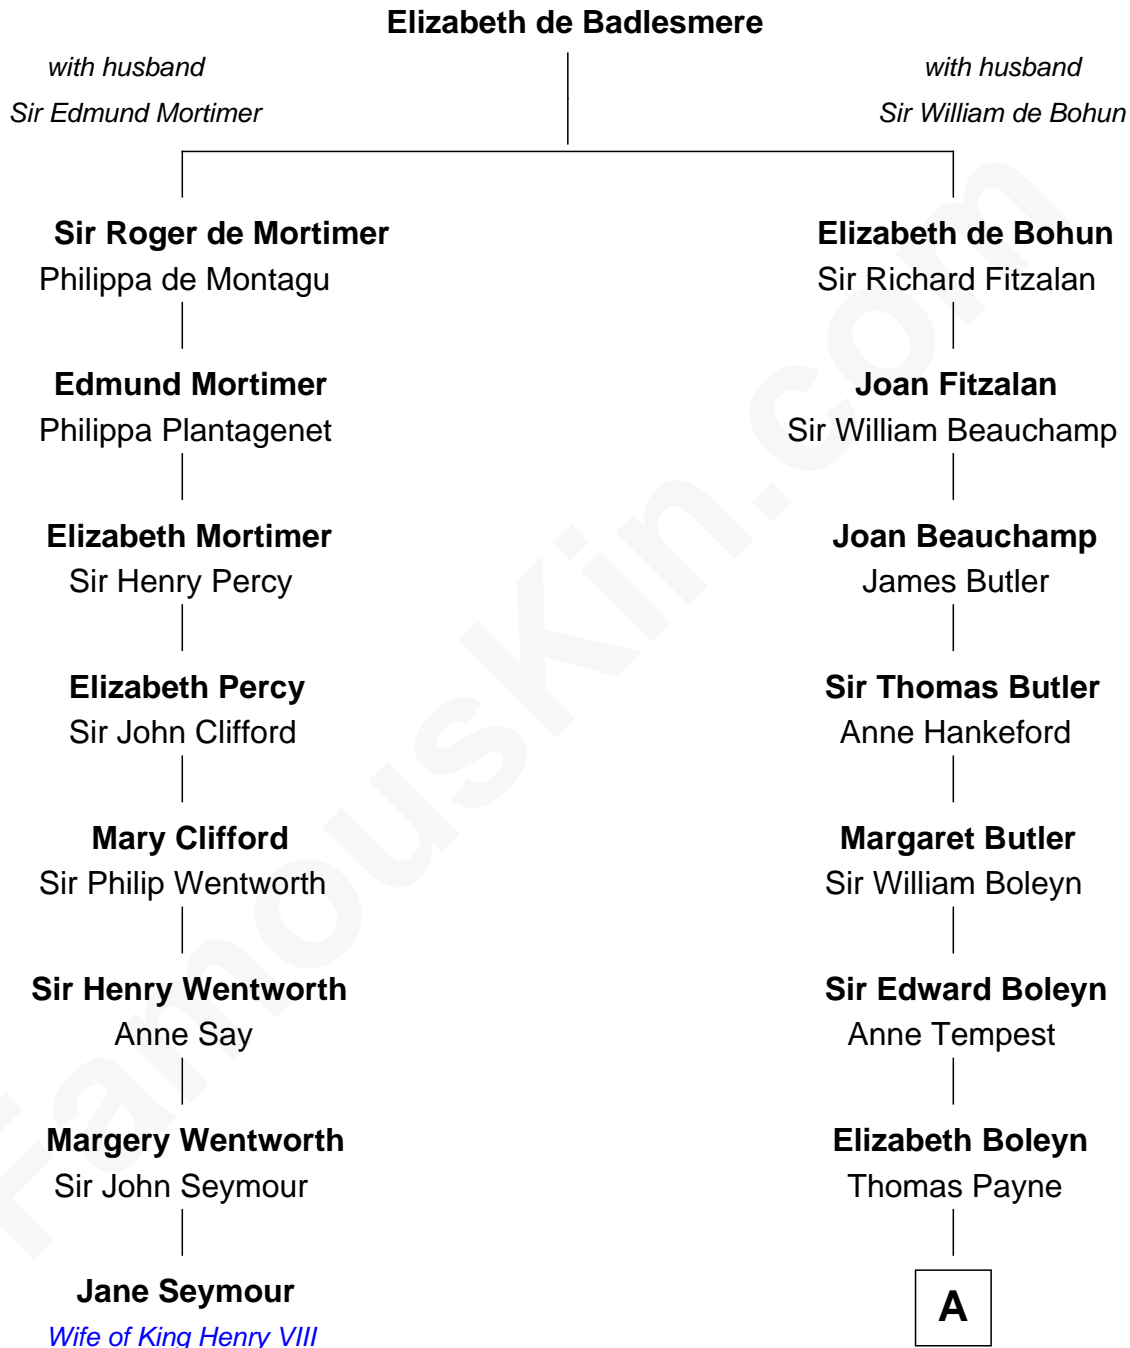

# FamousKin.com Relationship Chart of

**Jane Seymour**

*3rd Wife of King Henry VIII*

7th cousin 7 times removed of

**William Floyd**

*Signer of the Declaration of Independence*

**A**

**Mary Payne**  
William Reymes

**William Reymes**  
Anne Evans

**John Reymes**  
Frances - - - - -

**Abigail Reymes**  
Rev. Nathaniel Brewster  
*Probable*

**Sarah Brewster**  
Jonathan Smith

**Jonathan Smith**  
Elizabeth Platt

**Tabitha Smith**  
Nicholl Floyd

**William Floyd**

*Signer of Declaration of Independence*