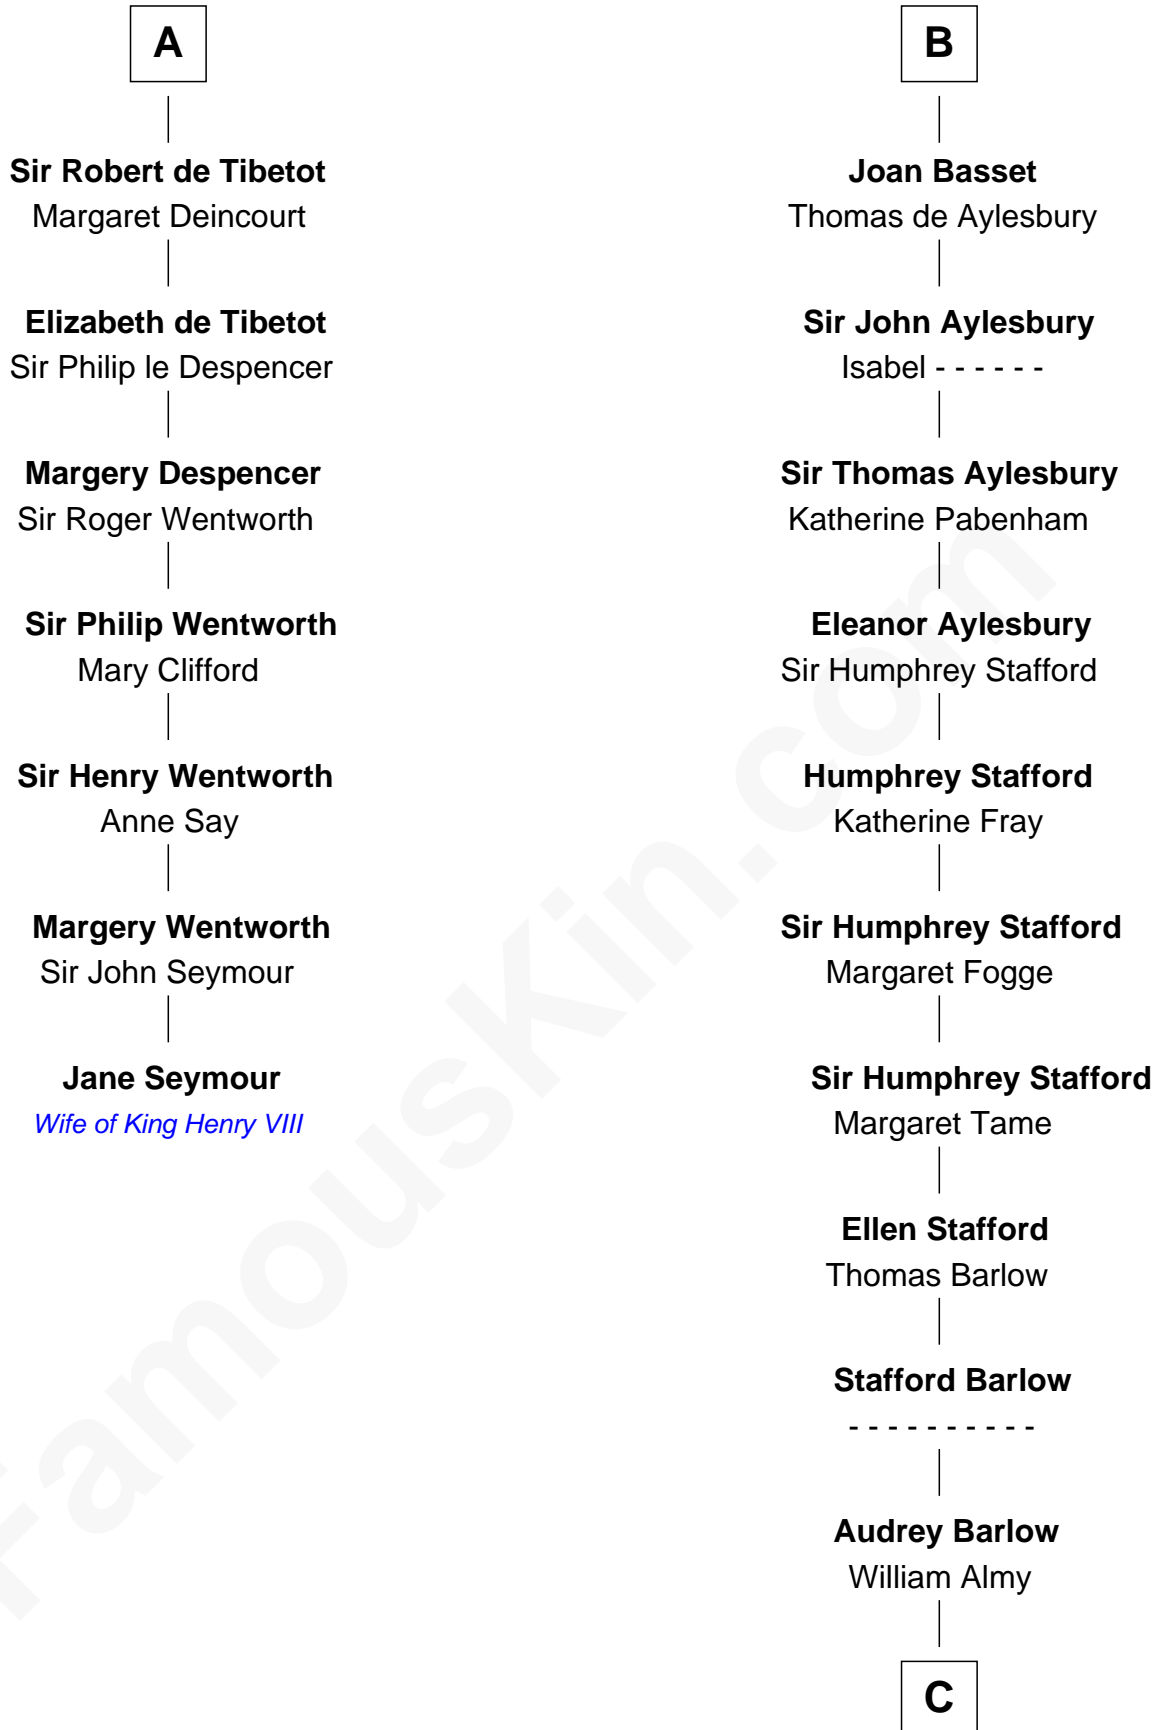

FamousKin.com Relationship Chart of

Jane Seymour

3rd Wife of King Henry VIII

13th cousin 8 times removed of

Robert Townsend

Member of the Culper Spy Ring during the American Revolution

C

—
Job Almy

Mary Unthank

—
Audrey Almy

James Townsend

—
Jacob Townsend

Phoebe Seaman

—
Samuel Townsend

Sarah Stoddard

—
Robert Townsend

Spy known as "Culper Jr."