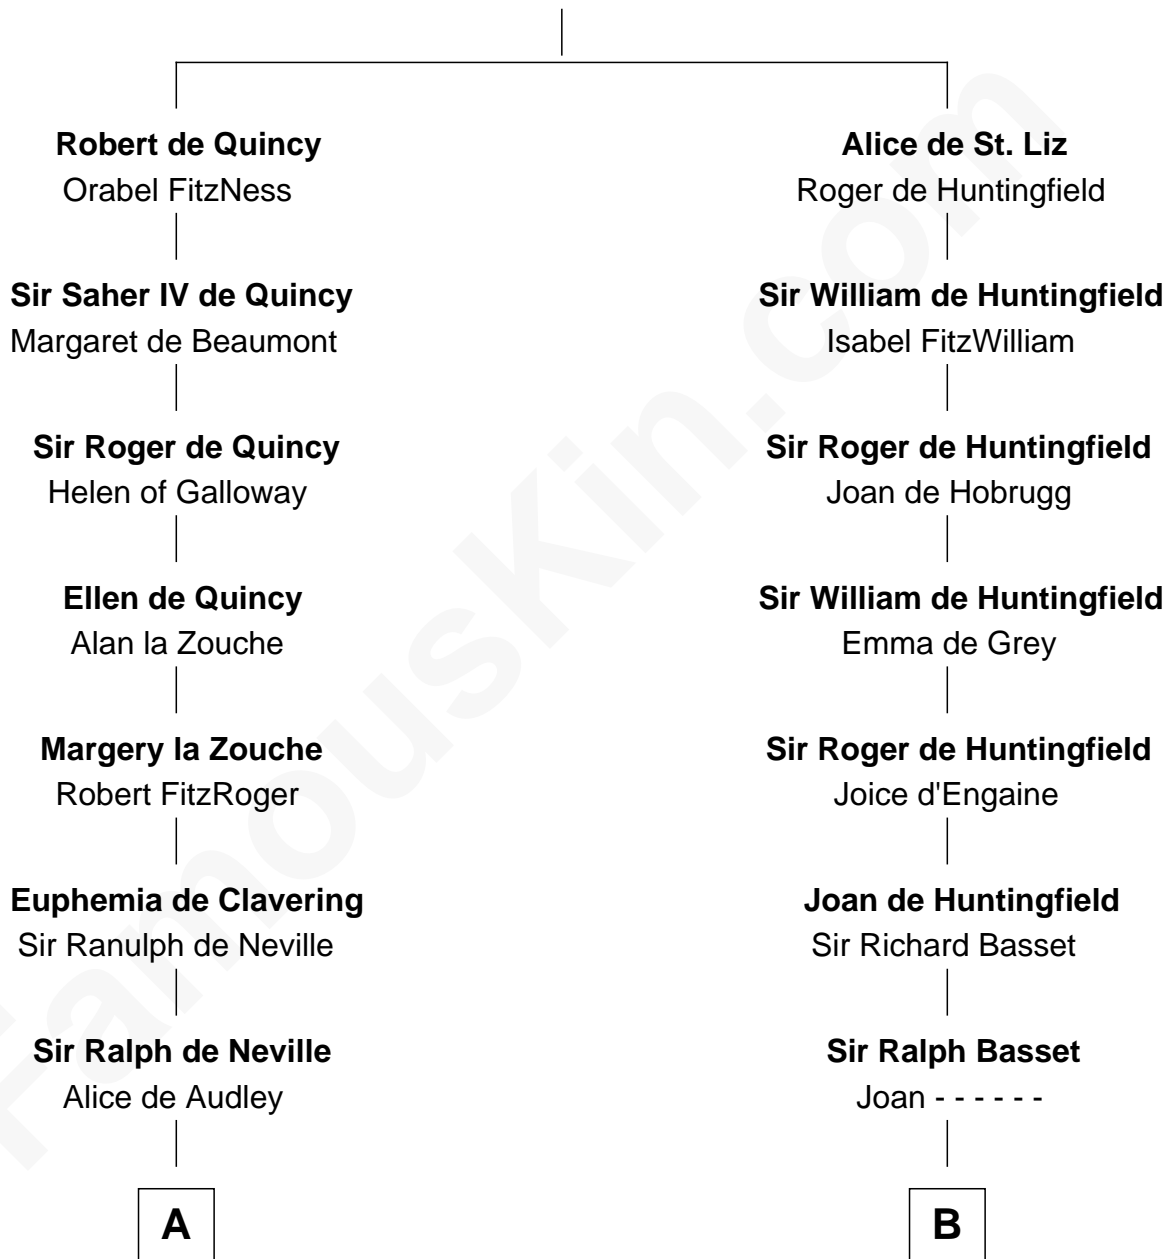

FamousKin.com Relationship Chart of

Jane Seymour

3rd Wife of King Henry VIII

13th cousin 8 times removed of

Robert Townsend

Member of the Culper Spy Ring during the American Revolution

Saher I de Quincy

Maud de St. Liz

C

—
Job Almy

Mary Unthank

—
Audrey Almy

James Townsend

—
Jacob Townsend

Phoebe Seaman

—
Samuel Townsend

Sarah Stoddard

—
Robert Townsend

Spy known as "Culper Jr."