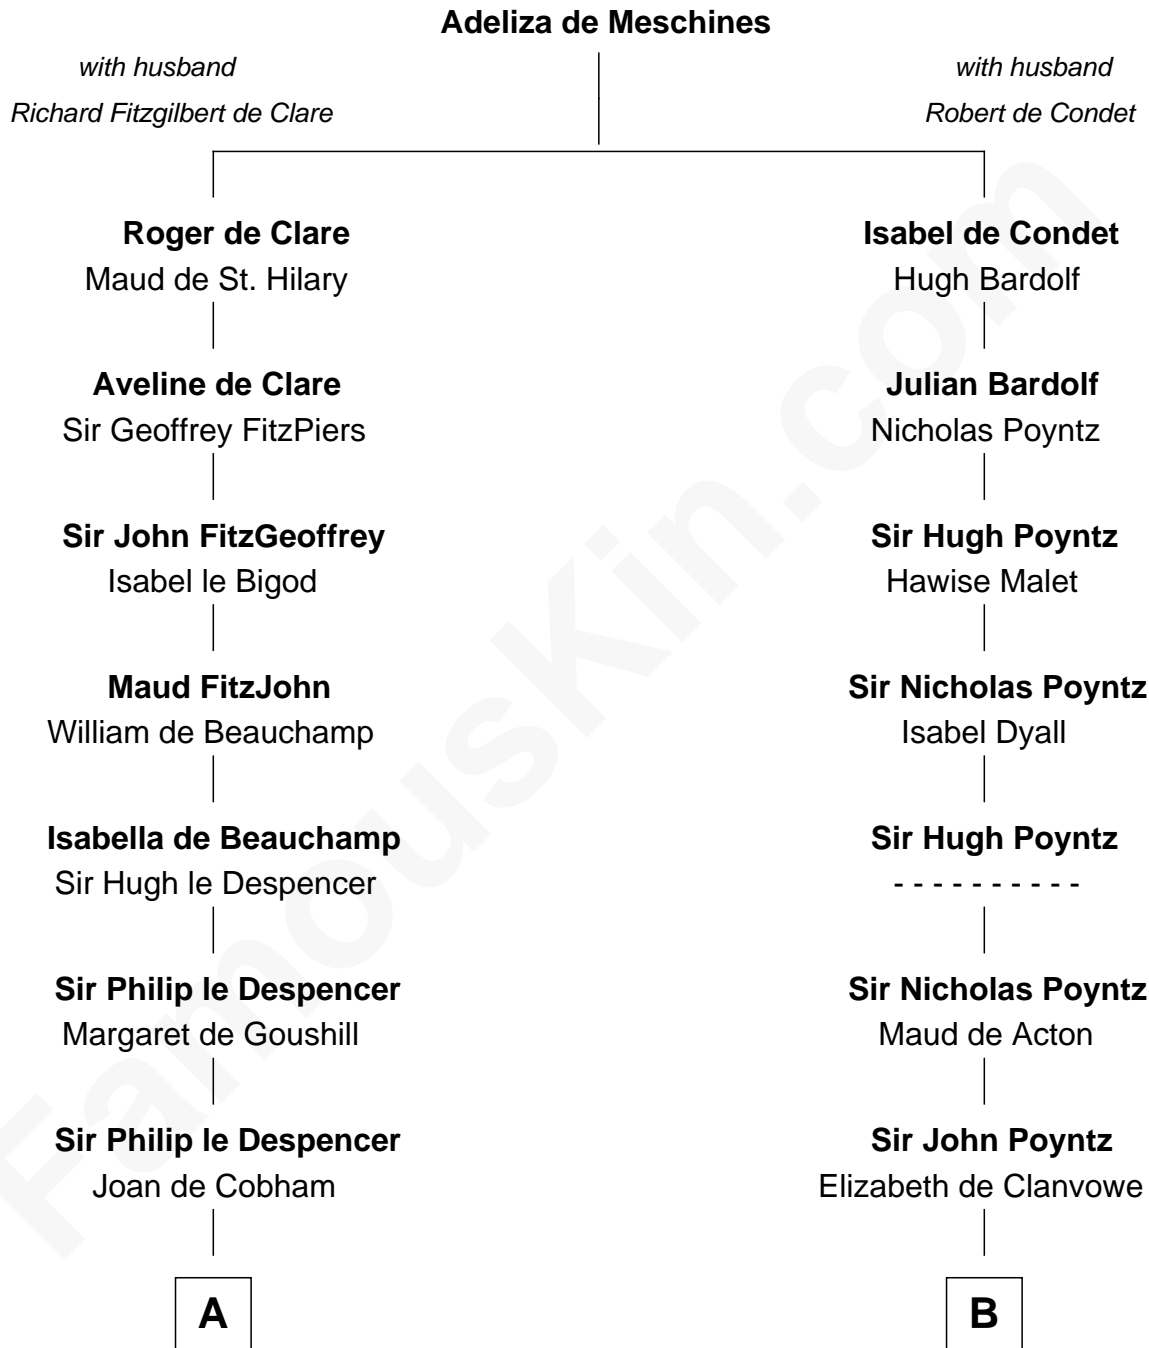

FamousKin.com Relationship Chart of

Jane Seymour

3rd Wife of King Henry VIII

13th cousin 7 times removed of

Robert Townsend

Member of the Culper Spy Ring during the American Revolution

C

Audrey Almy
James Townsend

Jacob Townsend
Phoebe Seaman

Samuel Townsend
Sarah Stoddard

Robert Townsend
Spy known as "Culper Jr."