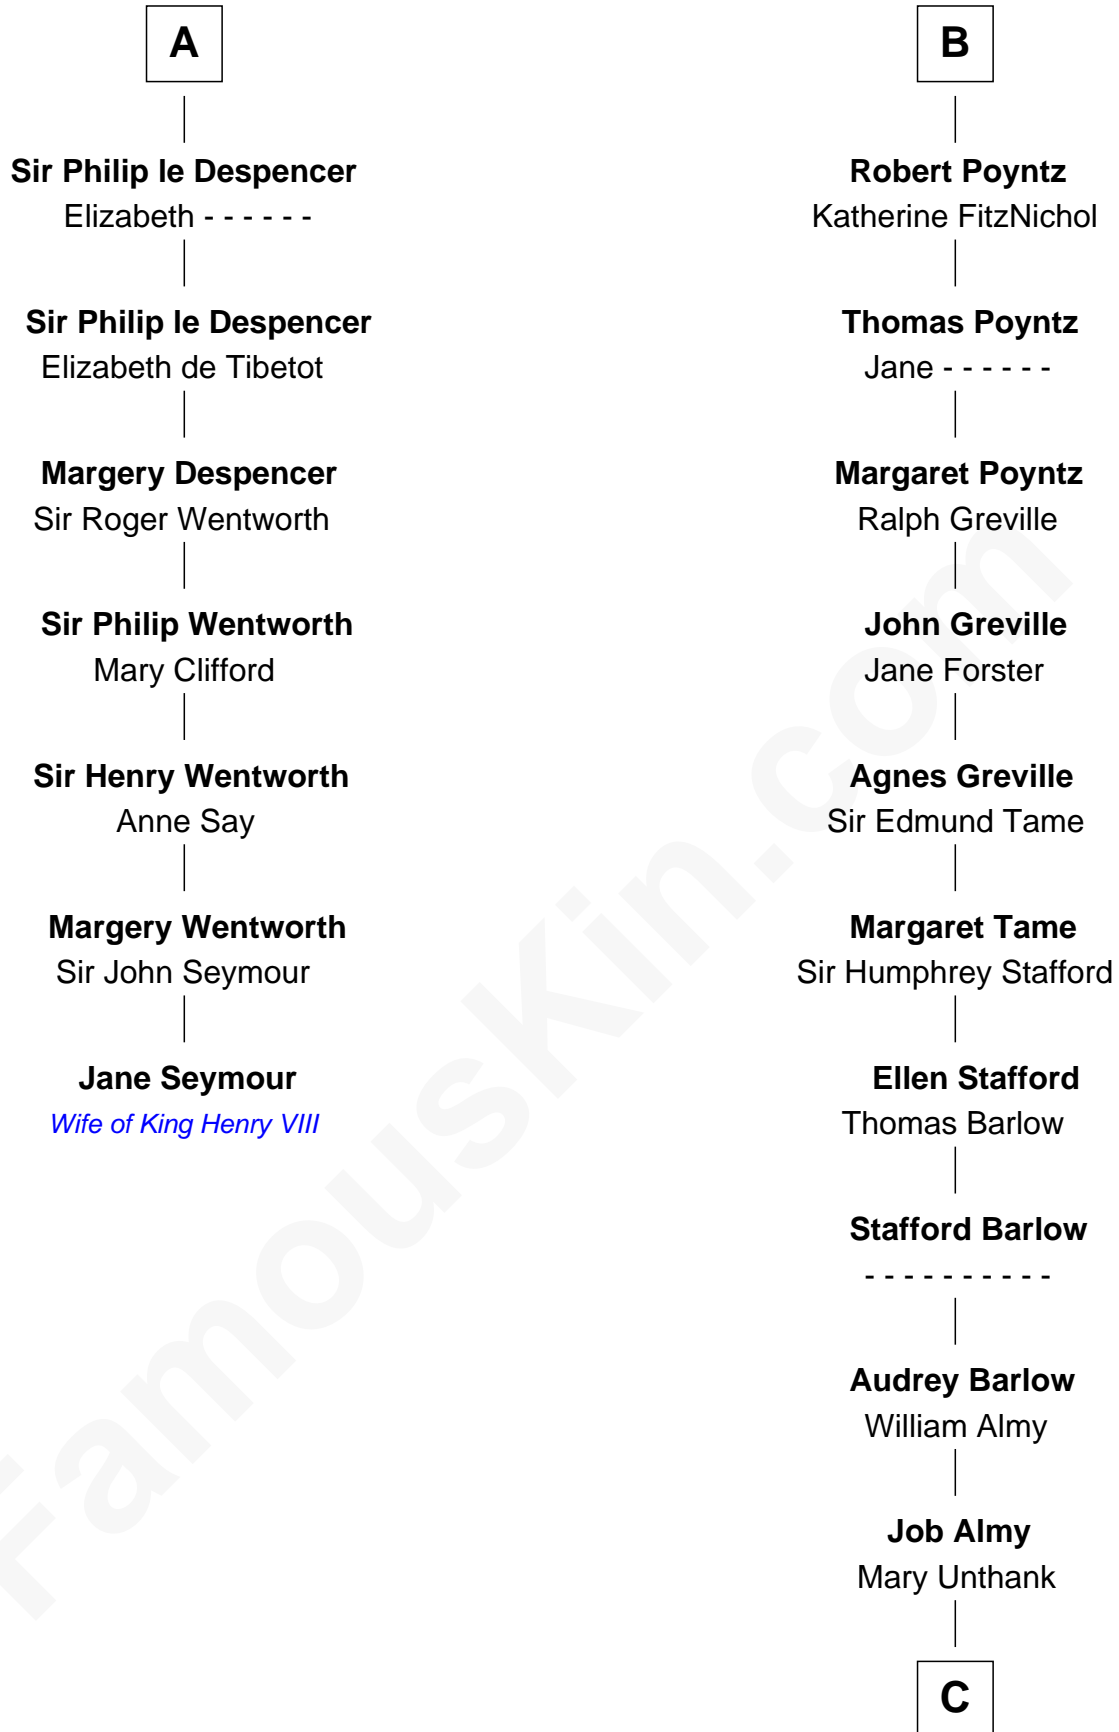

FamousKin.com Relationship Chart of

Jane Seymour

3rd Wife of King Henry VIII

13th cousin 7 times removed of

Robert Townsend

Member of the Culper Spy Ring during the American Revolution

C

Audrey Almy
James Townsend

Jacob Townsend
Phoebe Seaman

Samuel Townsend
Sarah Stoddard

Robert Townsend
Spy known as "Culper Jr."