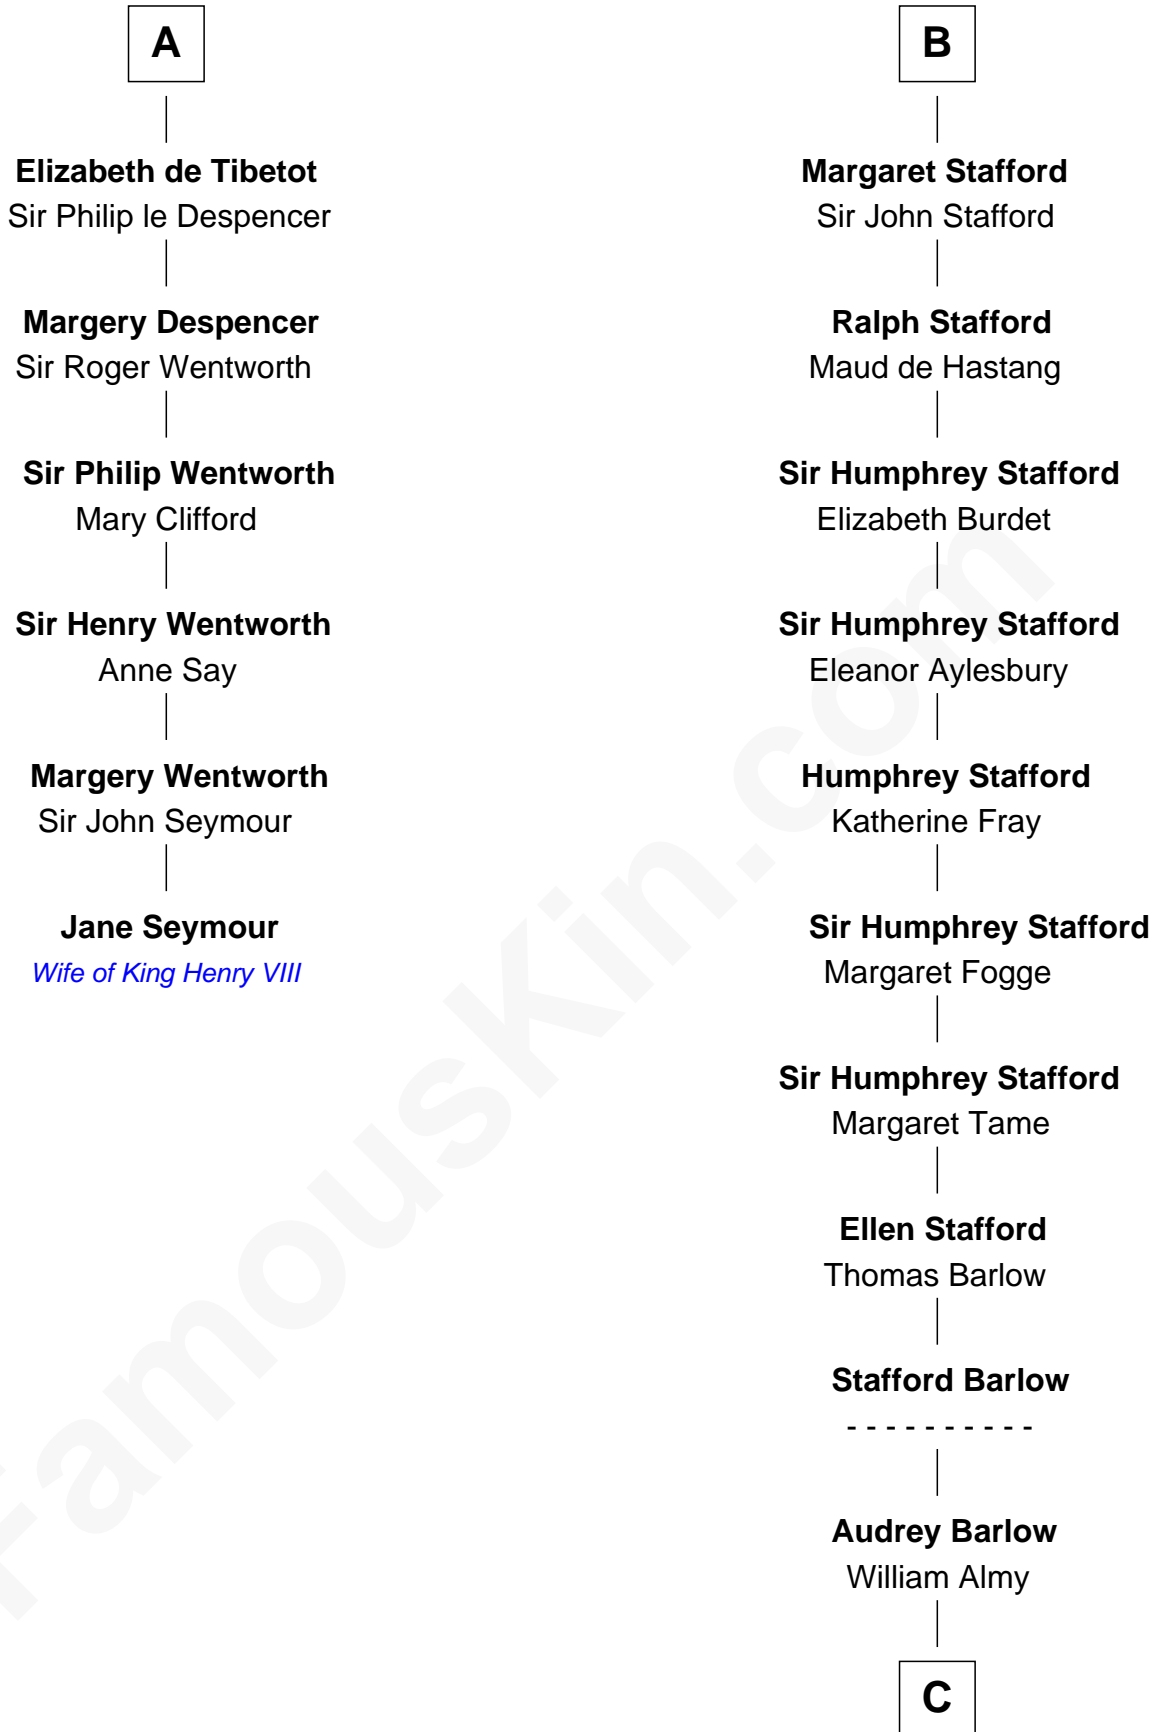

FamousKin.com Relationship Chart of

Jane Seymour

3rd Wife of King Henry VIII

12th cousin 9 times removed of

Robert Townsend

Member of the Culper Spy Ring during the American Revolution

C

—
Job Almy

Mary Unthank

—
Audrey Almy

James Townsend

—
Jacob Townsend

Phoebe Seaman

—
Samuel Townsend

Sarah Stoddard

—
Robert Townsend

Spy known as "Culper Jr."

FamousKin.com