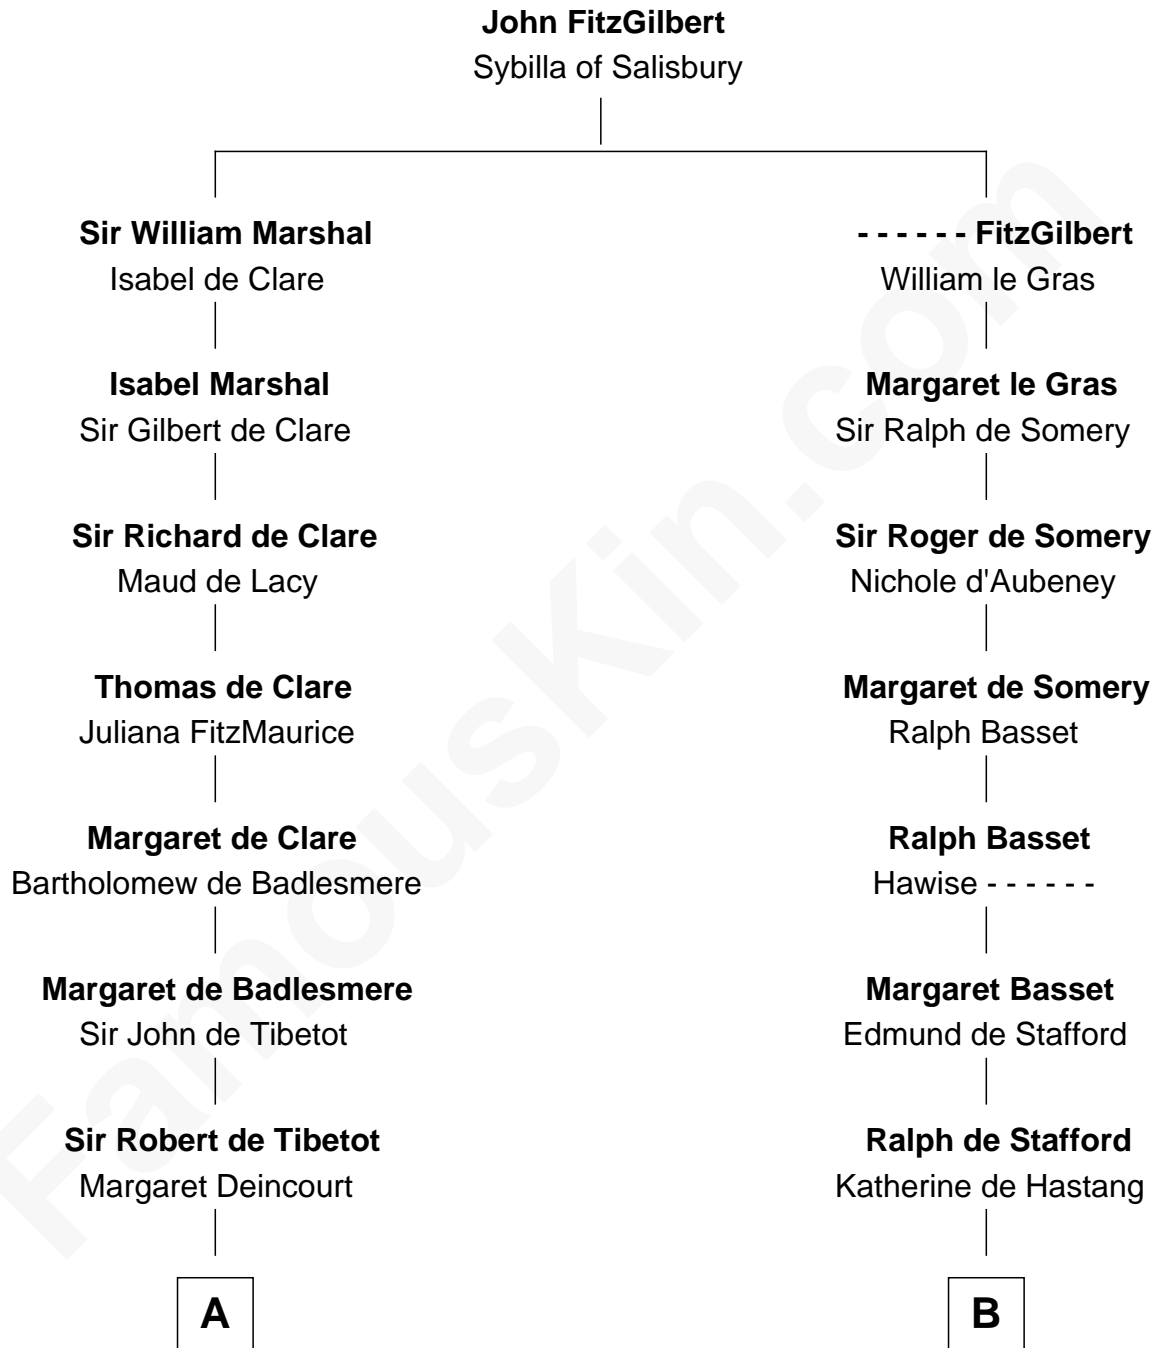

FamousKin.com Relationship Chart of

Jane Seymour

3rd Wife of King Henry VIII

12th cousin 9 times removed of

Robert Townsend

Member of the Culper Spy Ring during the American Revolution

C

—
Job Almy

Mary Unthank

—
Audrey Almy

James Townsend

—
Jacob Townsend

Phoebe Seaman

—
Samuel Townsend

Sarah Stoddard

—
Robert Townsend

Spy known as "Culper Jr."

FamousKin.com