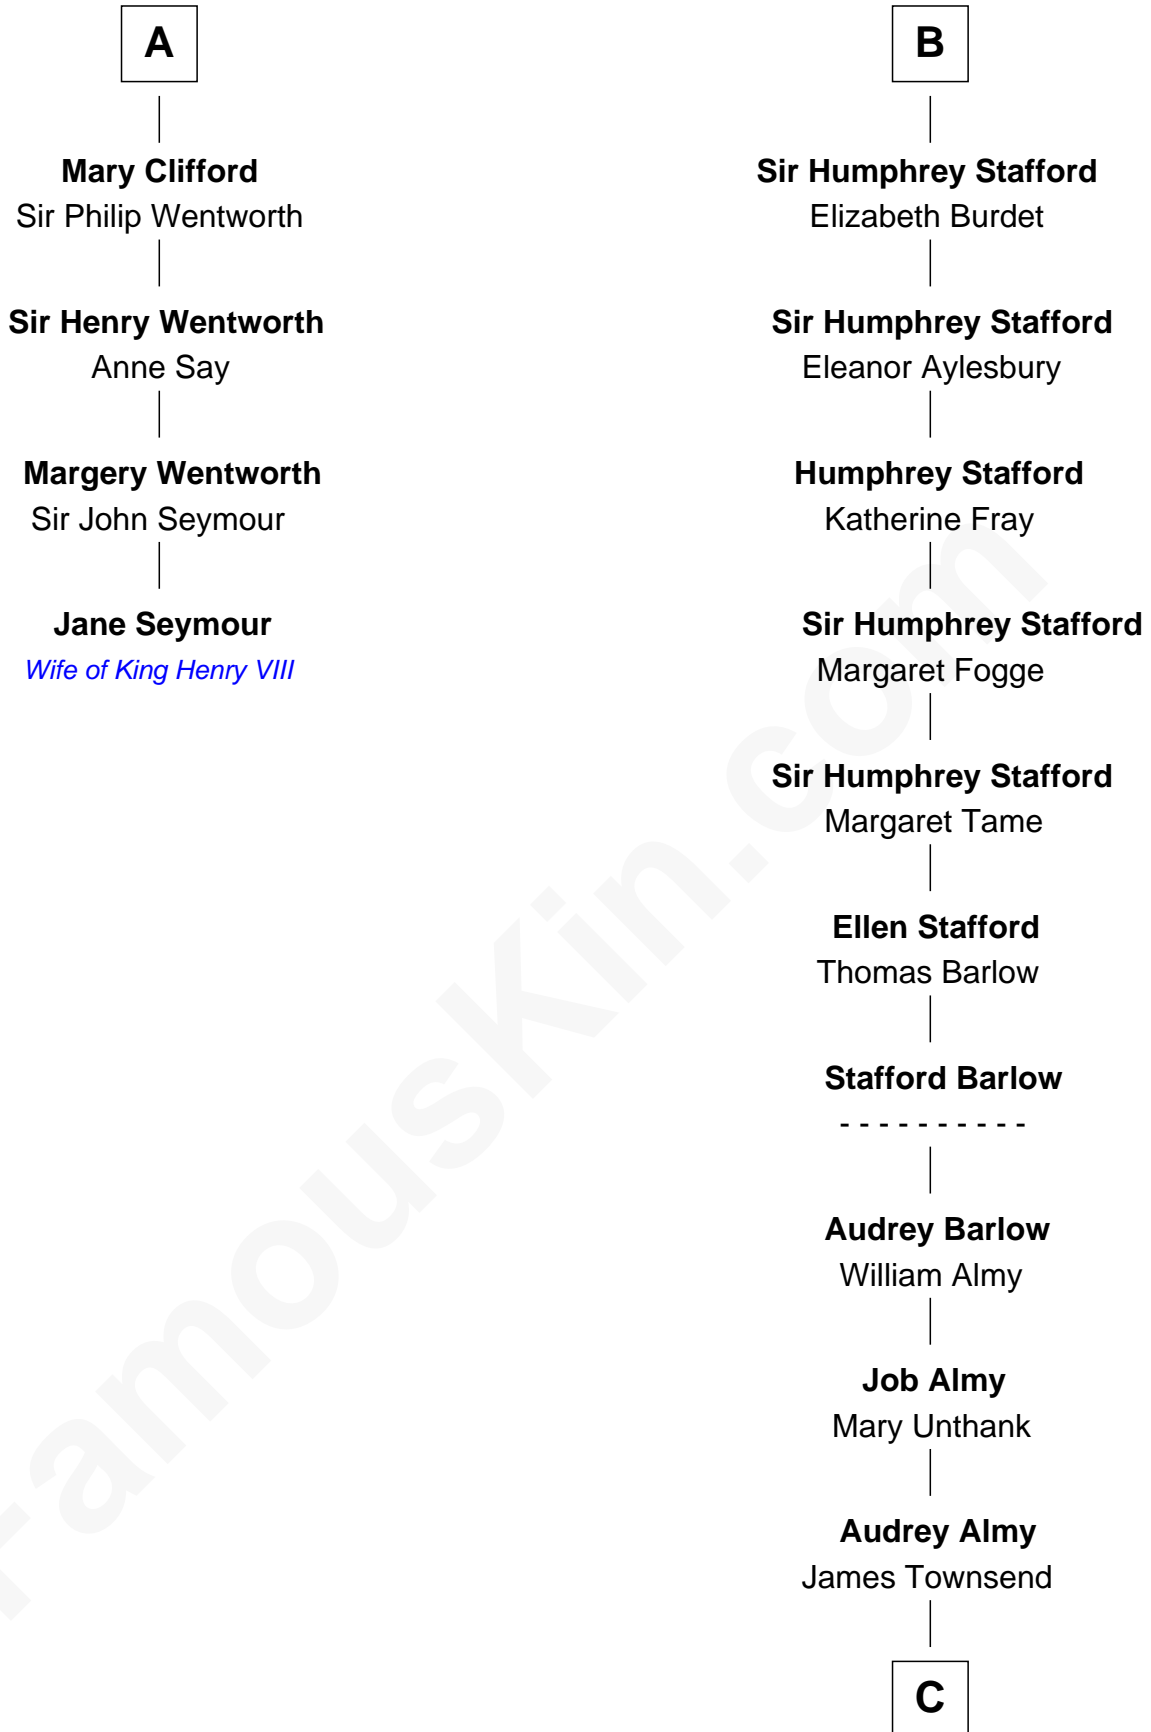

FamousKin.com Relationship Chart of

Jane Seymour

3rd Wife of King Henry VIII

10th cousin 9 times removed of

Robert Townsend

Member of the Culper Spy Ring during the American Revolution

Sir William Longespee

Maud de St. Philibert

Sir Warin Trussell

Maud Trussell

Sir John de Hastang

Maud de Hastang

Ralph Stafford

B

C

Jacob Townsend

Phoebe Seaman

Samuel Townsend

Sarah Stoddard

Robert Townsend

Spy known as "Culper Jr."

FamousKin.com