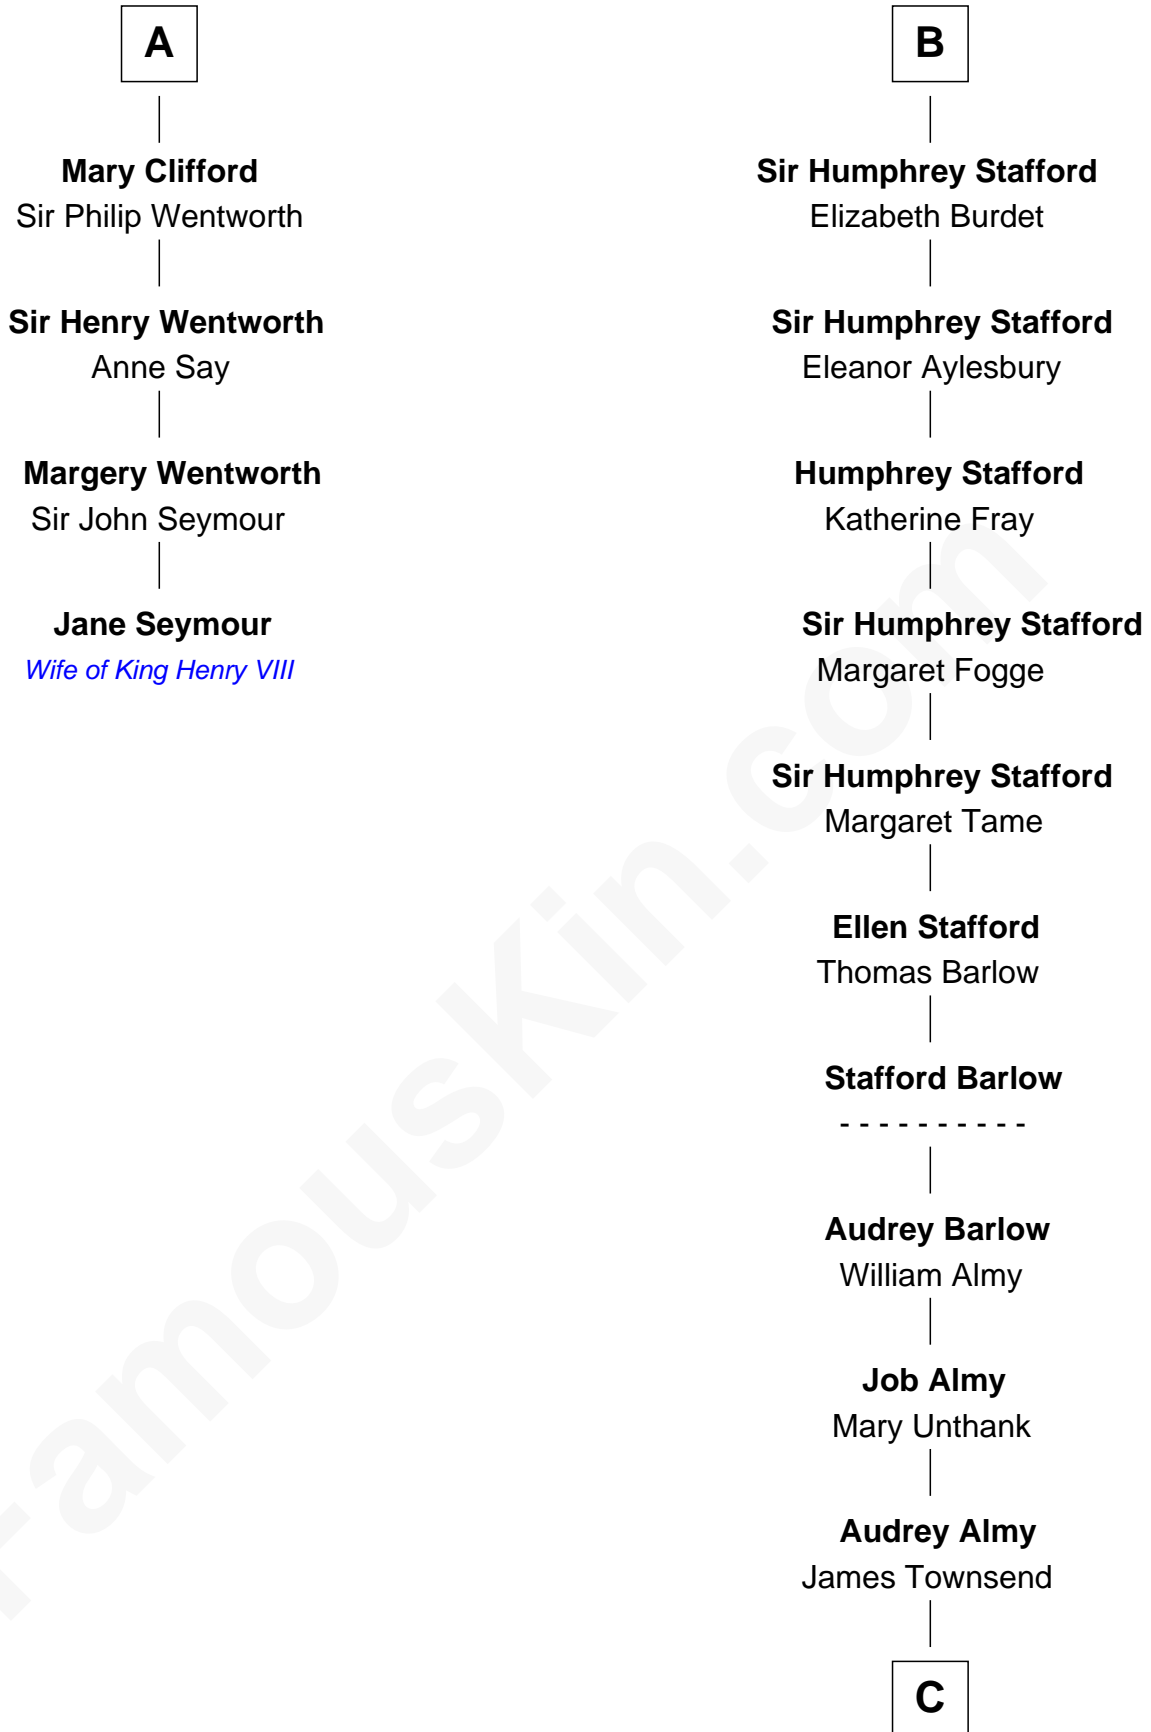

FamousKin.com Relationship Chart of

Jane Seymour

3rd Wife of King Henry VIII

10th cousin 9 times removed of

Robert Townsend

Member of the Culper Spy Ring during the American Revolution

C

—
Jacob Townsend

Phoebe Seaman

—
Samuel Townsend

Sarah Stoddard

—
Robert Townsend

Spy known as "Culper Jr."

FamousKin.com