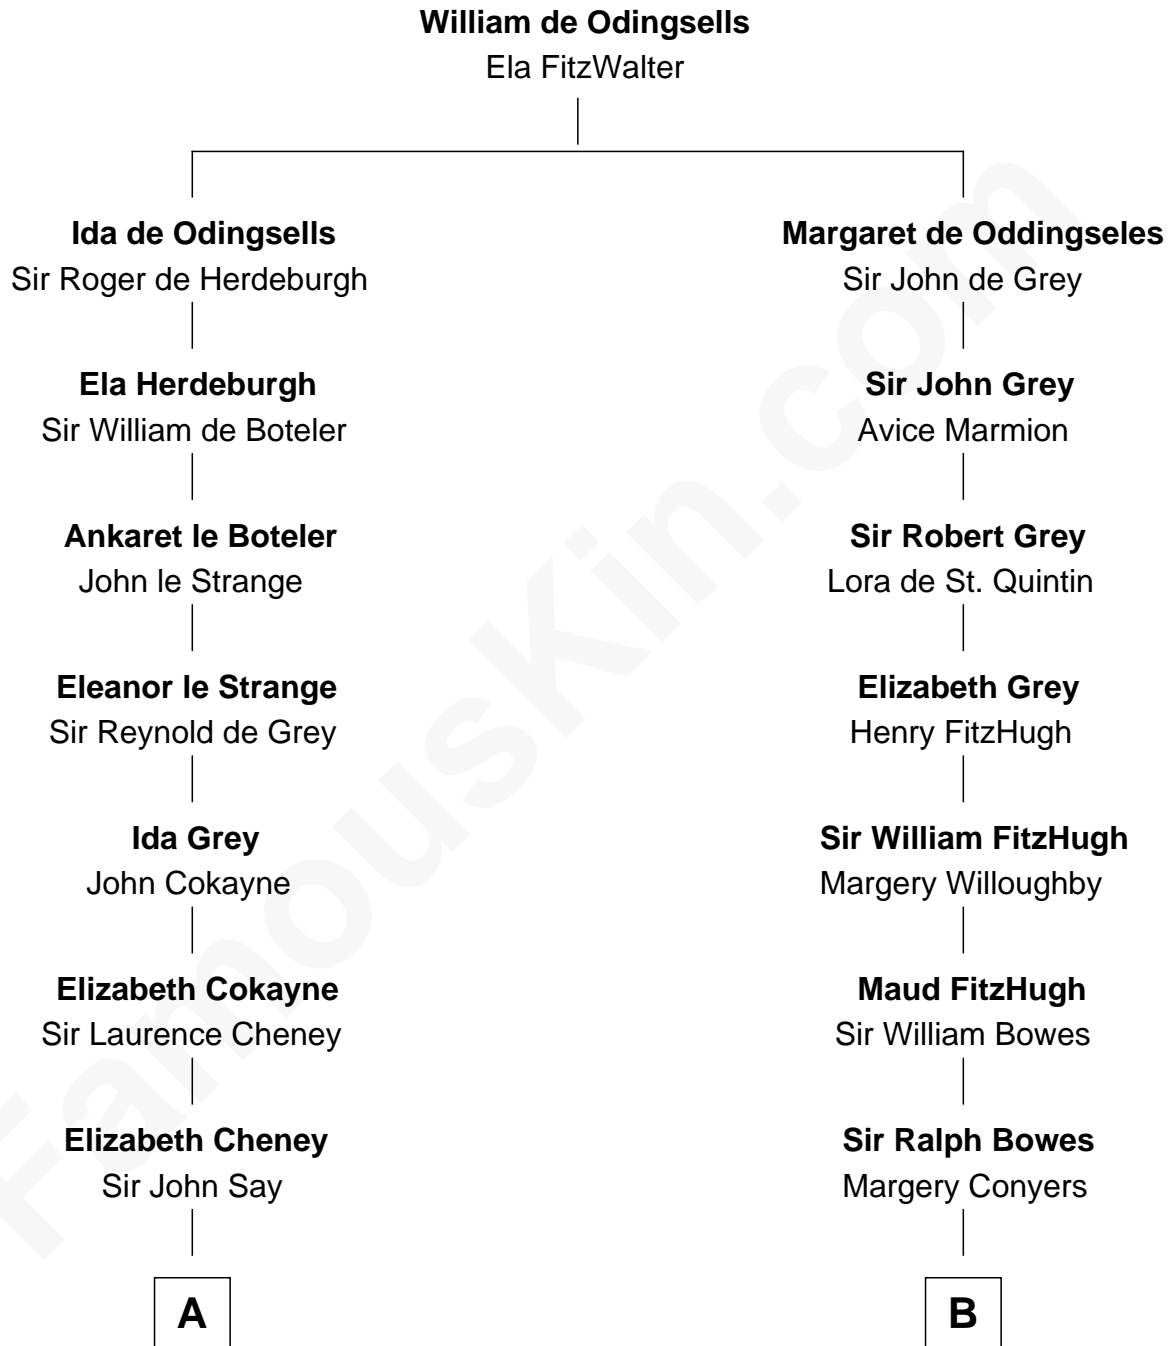

FamousKin.com Relationship Chart of

Jane Seymour

3rd Wife of King Henry VIII

9th cousin 12 times removed of

Sandra Day O'Connor

First Female U.S. Supreme Court Justice

C

—
Lettice Carlyle Cobb

Luke Day
—

Hollis Day

Eliza L. Flanders
—

Henry Clay Day

Alice Edith Hilton
—

Henry R. Day

Ada Mae Wilkey
—

Sandra Day O'Connor

U.S. Supreme Court Justice