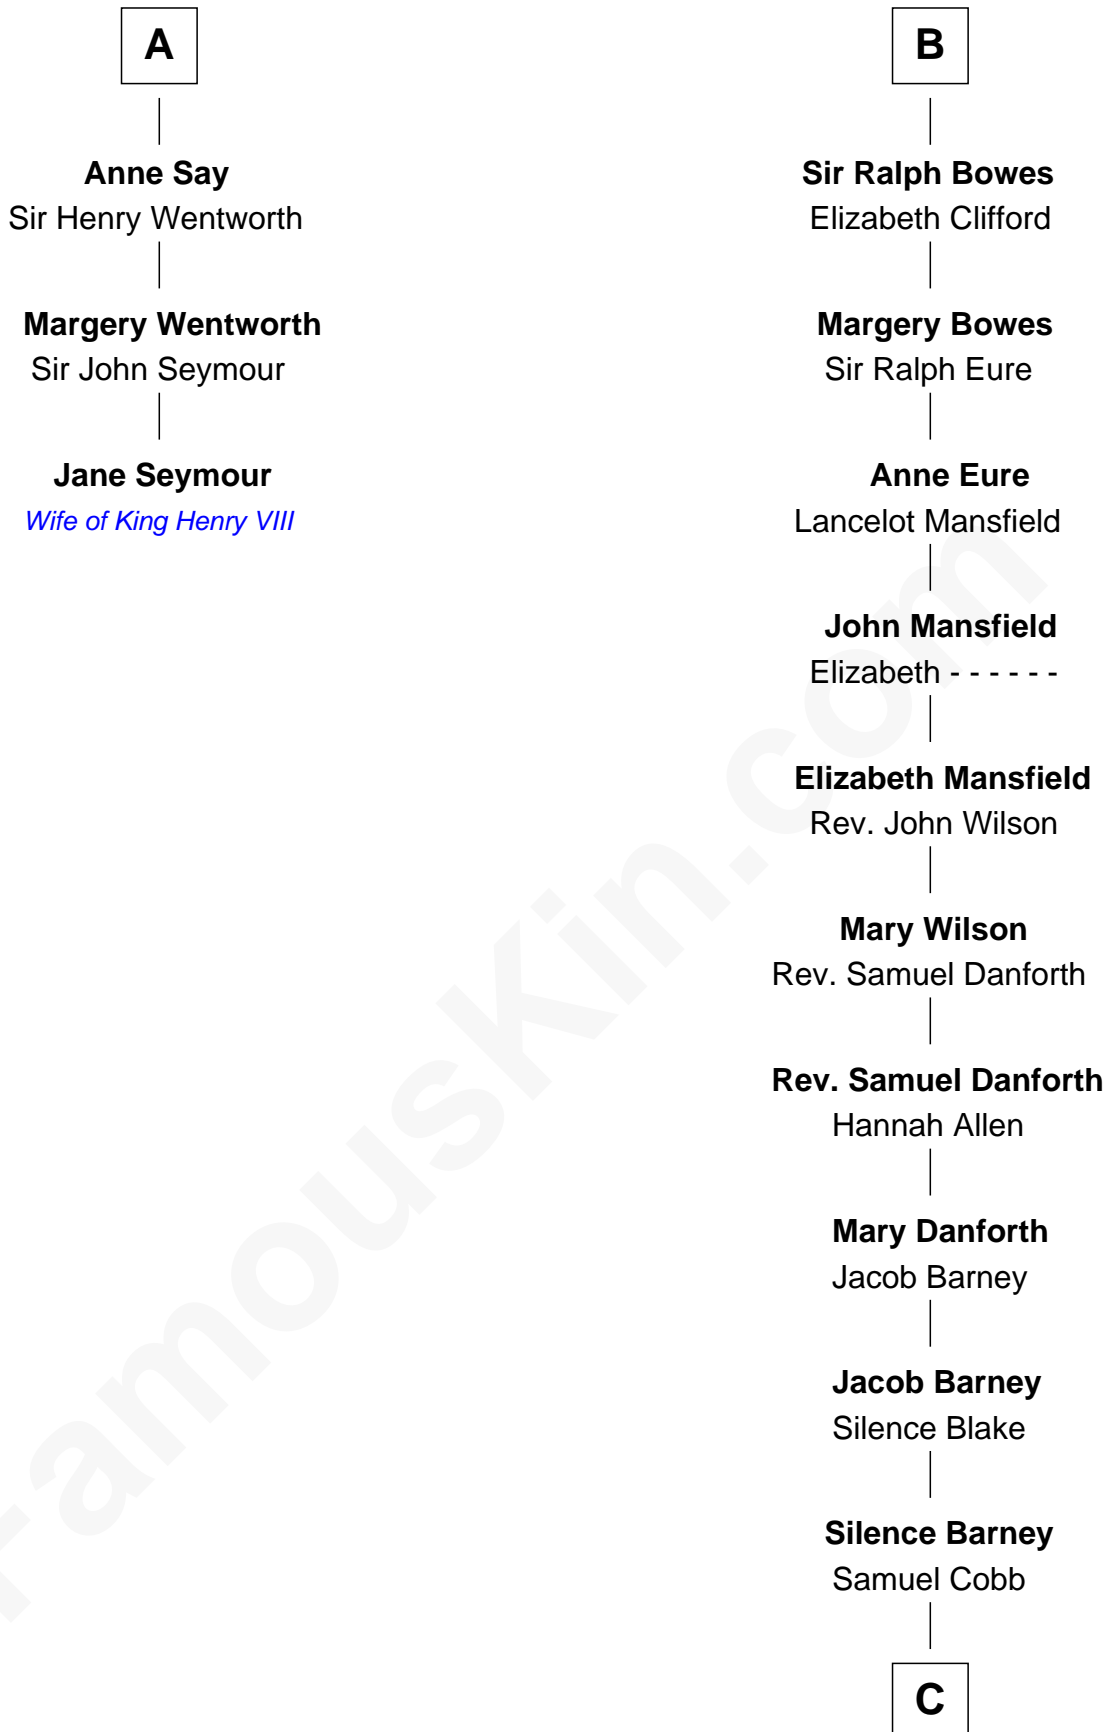

FamousKin.com Relationship Chart of

Jane Seymour

3rd Wife of King Henry VIII

9th cousin 12 times removed of

Sandra Day O'Connor

First Female U.S. Supreme Court Justice

C

—
Lettice Carlyle Cobb

Luke Day
—

Hollis Day

Eliza L. Flanders
—

Henry Clay Day

Alice Edith Hilton
—

Henry R. Day

Ada Mae Wilkey
—

Sandra Day O'Connor