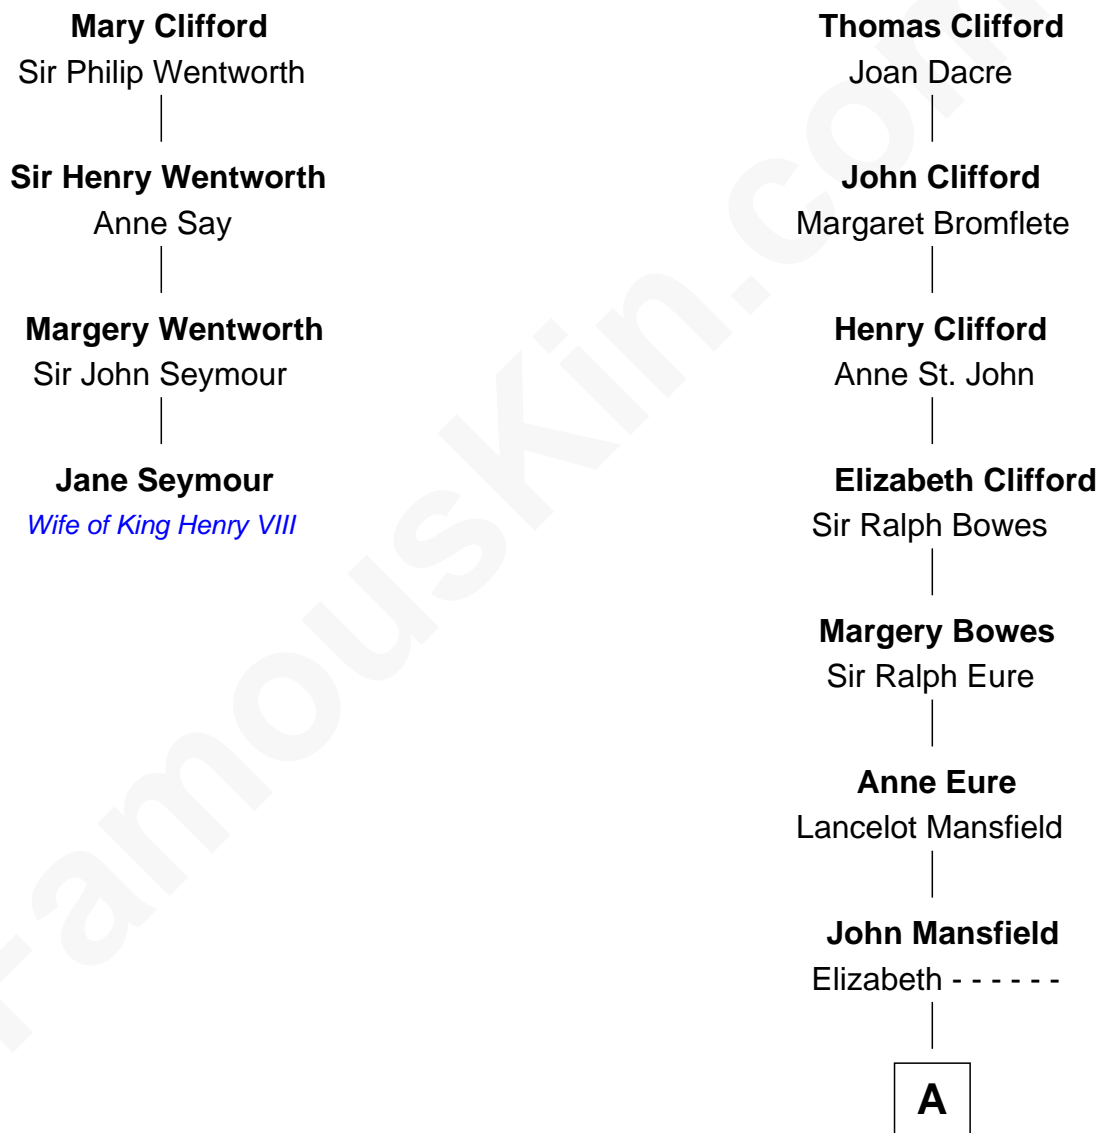

# FamousKin.com Relationship Chart of

**Jane Seymour**

*3rd Wife of King Henry VIII*

**3rd cousin 14 times removed of**

**Sandra Day O'Connor**

*First Female U.S. Supreme Court Justice*

**Sir John Clifford**

Elizabeth Percy

**A**

**Elizabeth Mansfield**

Rev. John Wilson

**Mary Wilson**

Rev. Samuel Danforth

**Rev. Samuel Danforth**

Hannah Allen