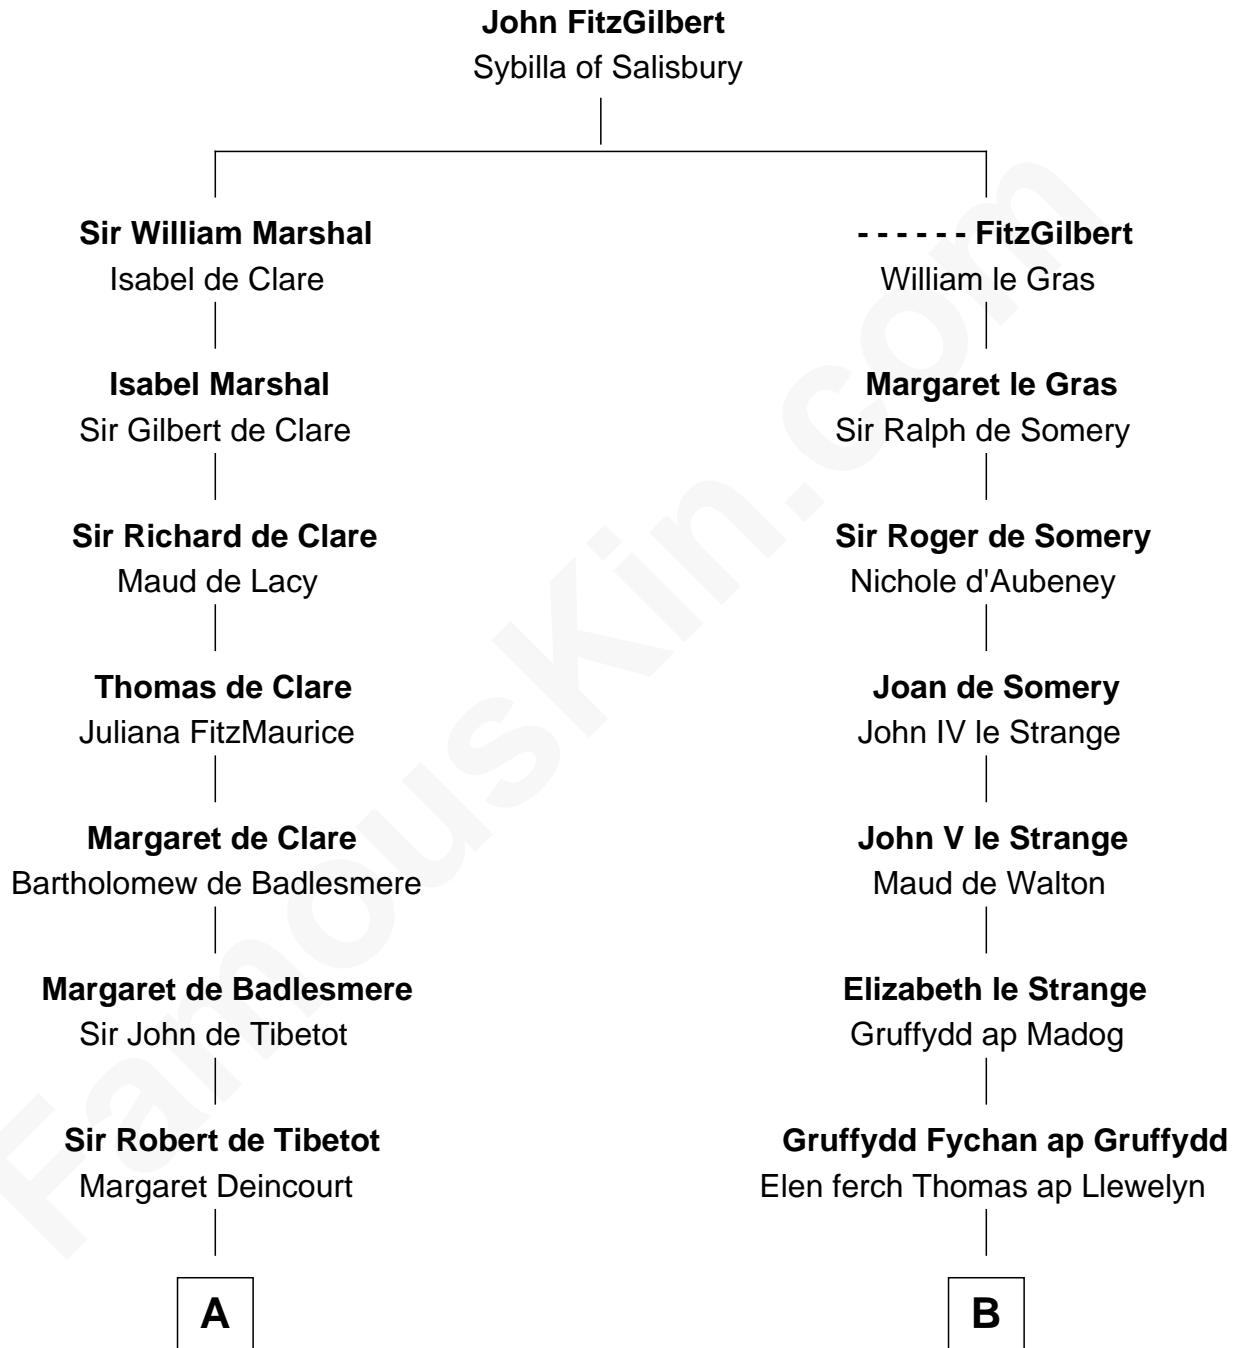

FamousKin.com Relationship Chart of

Jane Seymour

3rd Wife of King Henry VIII

12th cousin 3 times removed of

Elihu Yale

Benefactor and Namesake of Yale College

A

Elizabeth de Tibetot
Sir Philip le Despencer

Margery Despencer
Sir Roger Wentworth

Sir Philip Wentworth
Mary Clifford

Sir Henry Wentworth
Anne Say

Margery Wentworth
Sir John Seymour

Jane Seymour
Wife of King Henry VIII

B

Tudor Gruffydd
Maud ferch Ienaf ap Adda