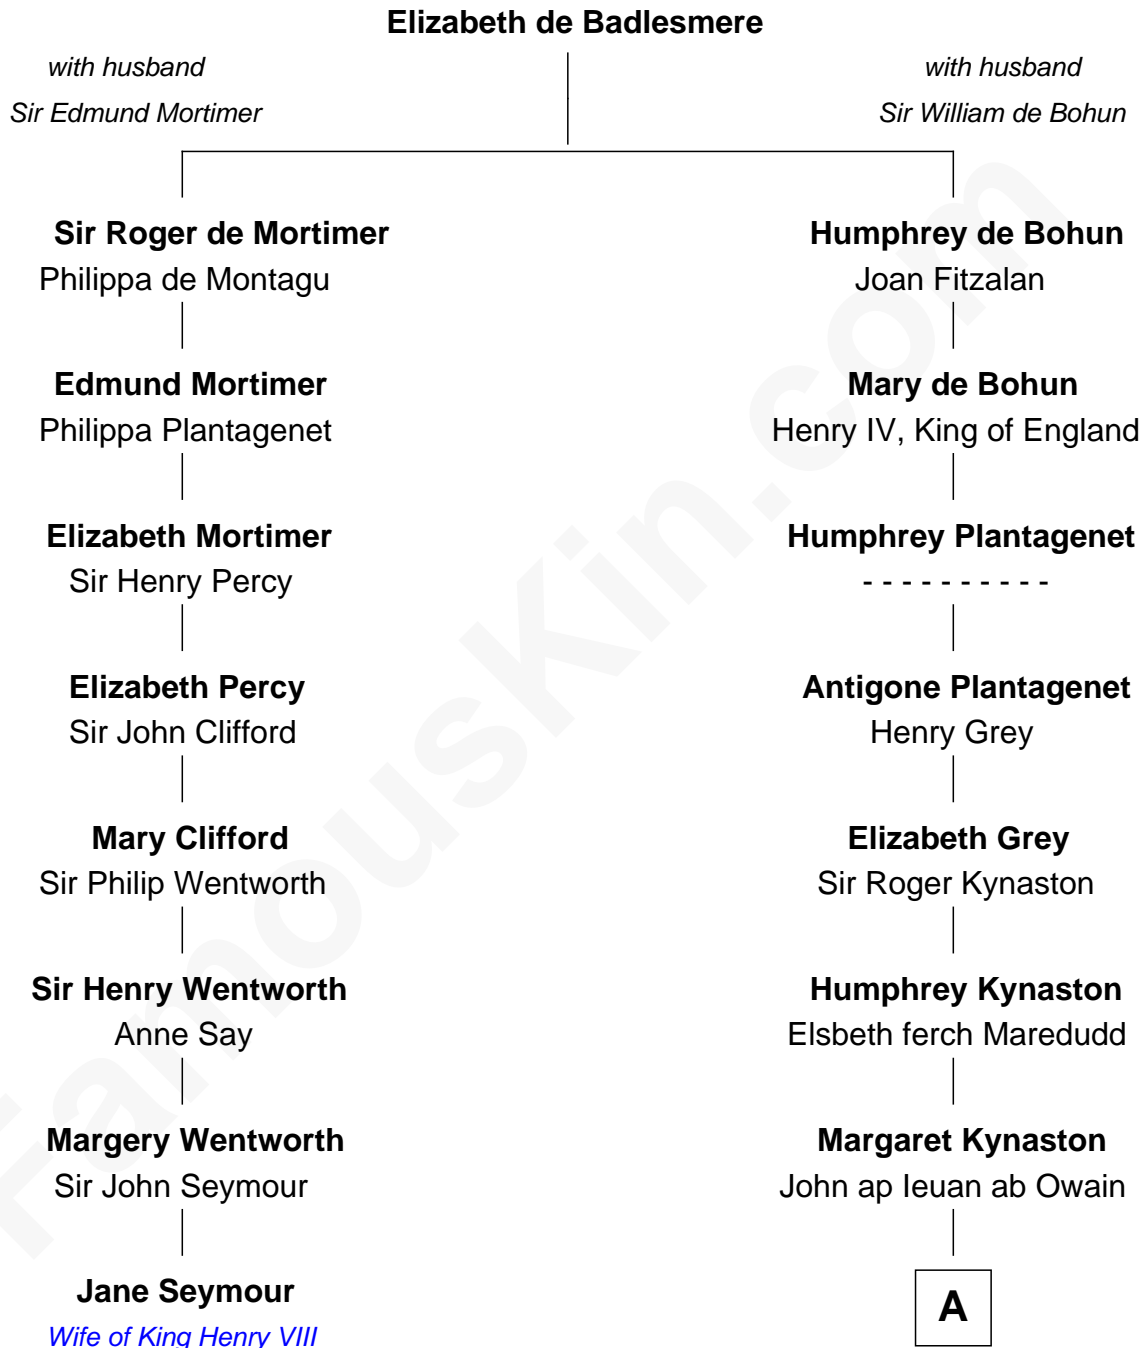

FamousKin.com Relationship Chart of

Jane Seymour

3rd Wife of King Henry VIII

7th cousin 13 times removed of

Christopher Reeve

Movie Actor

A

Humphrey Wynn
Mawd ferch Oliver

Catrin Wynn
John Lloyd

Charles Lloyd
Elizabeth Stanley

Thomas Lloyd
Mary Jones

Rachel Lloyd
Samuel Preston

Hannah Preston
Samuel Carpenter

Preston Carpenter
Hannah Smith

William Carpenter
Mary Redman

Samuel Preston Carpenter
Hannah H. Acton