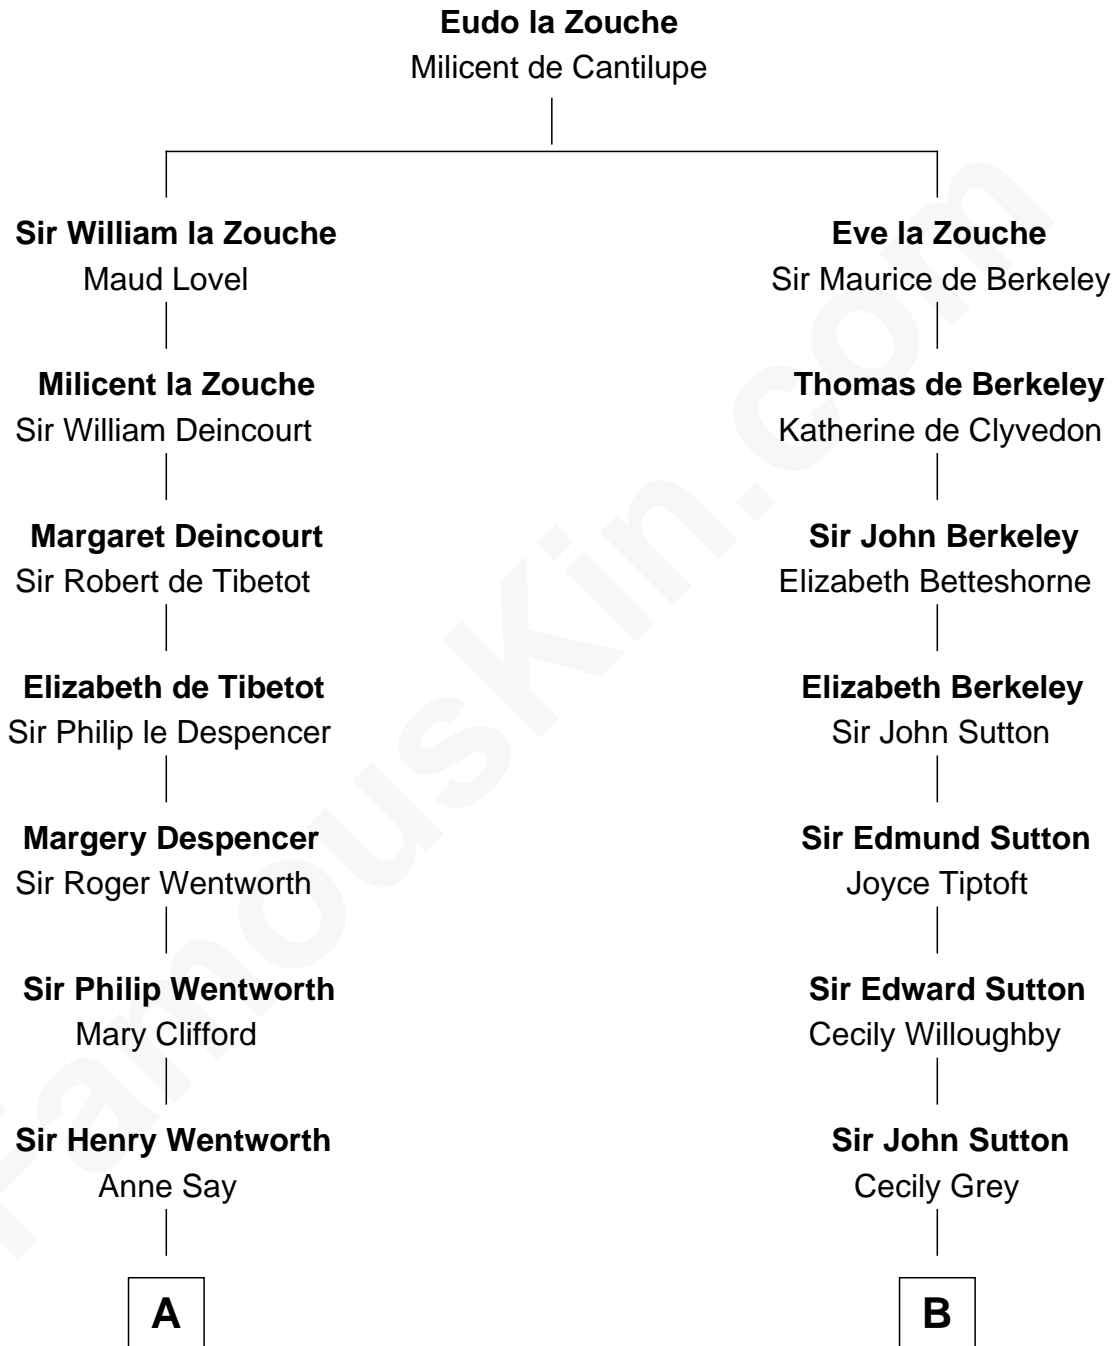

FamousKin.com Relationship Chart of

Jane Seymour

3rd Wife of King Henry VIII

8th cousin 13 times removed of

Christopher Reeve

Movie Actor

C

Katherine Irving Dayton