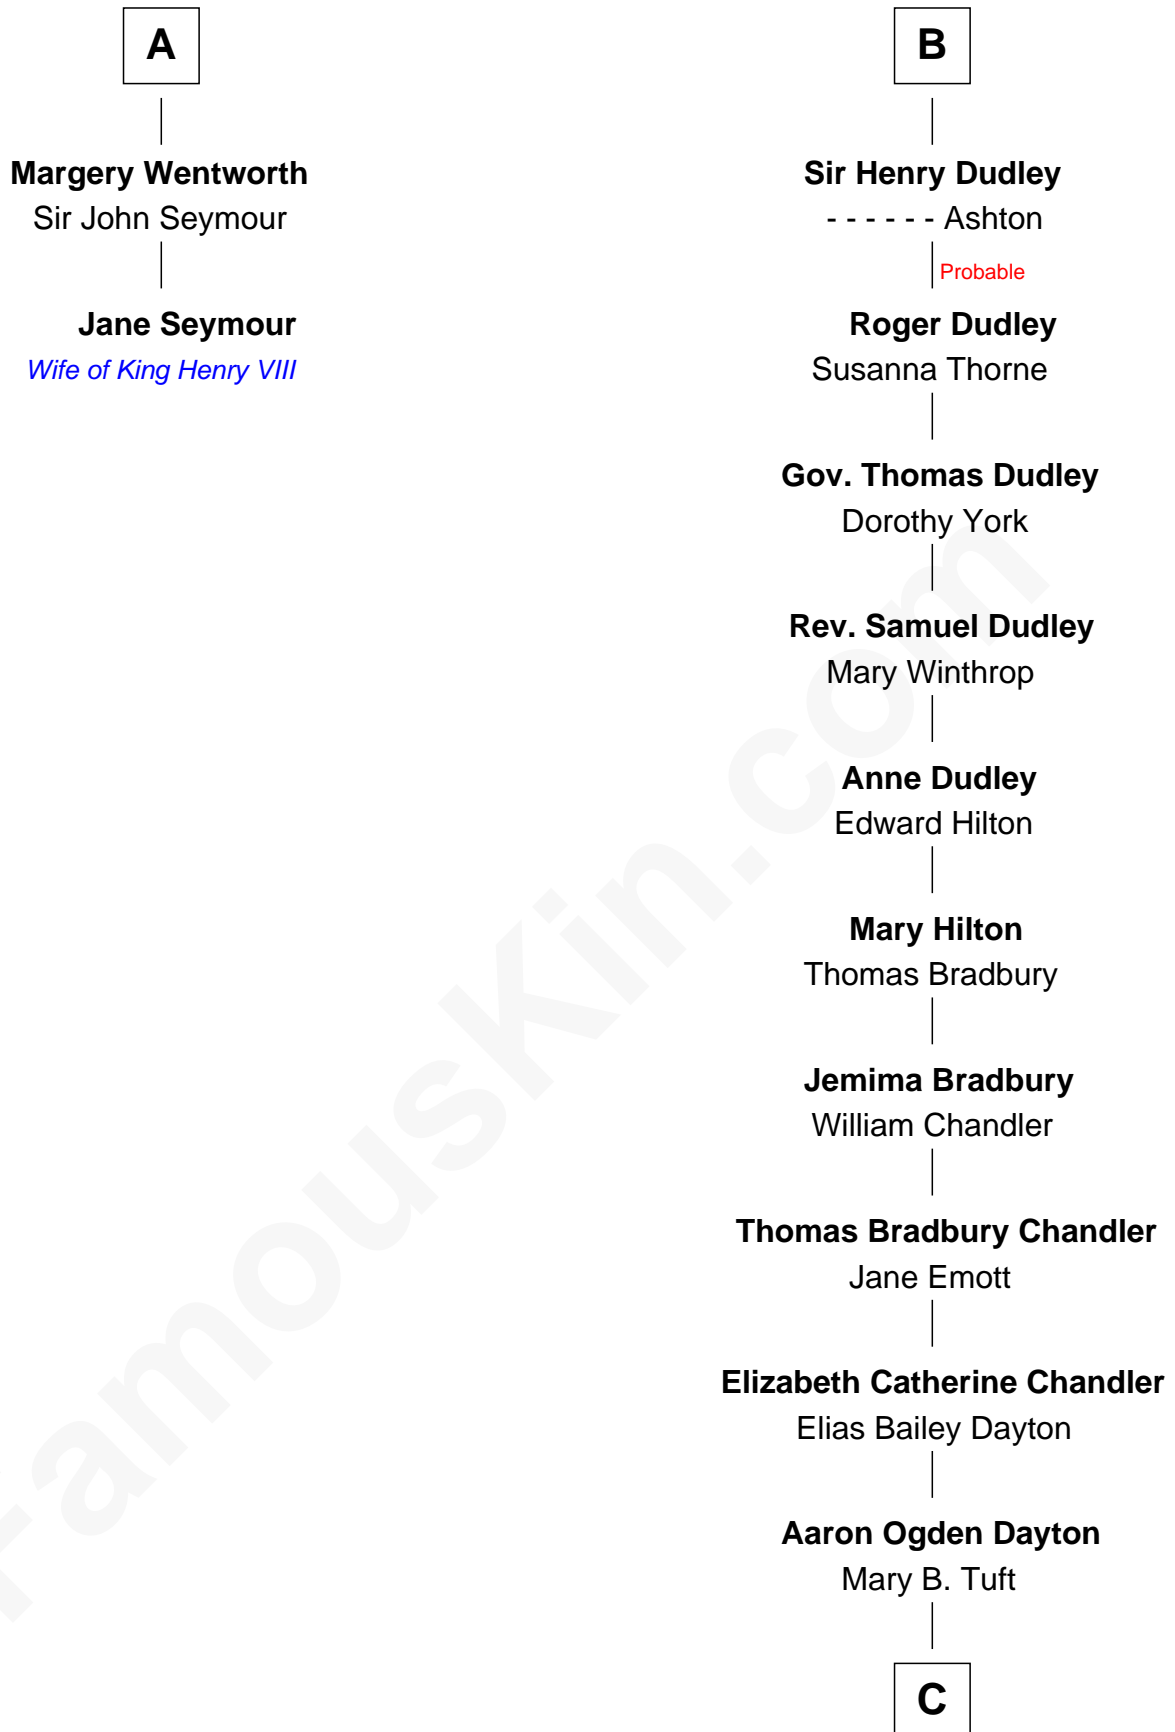

FamousKin.com Relationship Chart of

Jane Seymour

3rd Wife of King Henry VIII

8th cousin 13 times removed of

Christopher Reeve

Movie Actor

C

Katherine Irving Dayton