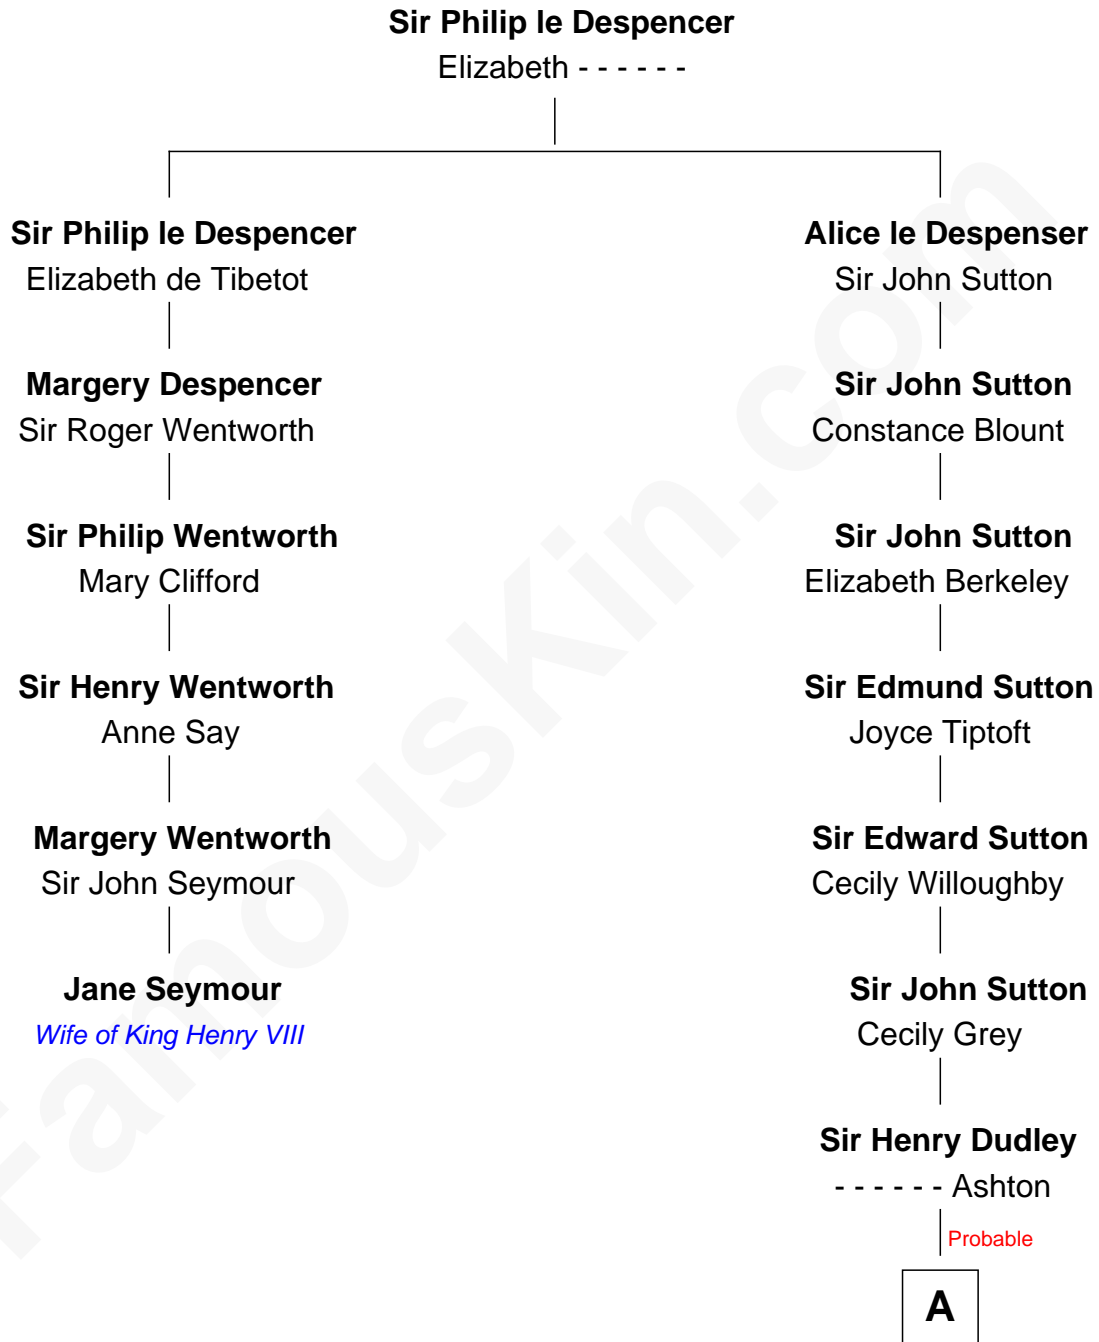

FamousKin.com

Relationship Chart of

Jane Seymour

3rd Wife of King Henry VIII

5th cousin 11 times removed of

Colonel Robert Gould Shaw

U.S. Civil War leader of film "Glory" fame

A

Roger Dudley
Susanna Thorne

Gov. Thomas Dudley
Dorothy York

Patience Dudley
Maj. Gen. Daniel Denison

Elizabeth Denison
Rev. John Rogers

Dr. Daniel Rogers
Sarah Appleton

Rev. Daniel Rogers
Elizabeth Ruggles

Sarah Rogers
Samuel Parkman

Elizabeth Willard Parkman
Robert Gould Shaw

Francis George Shaw
Sarah Blake Sturgis

Colonel Robert Gould Shaw
Main character in film "Glory"