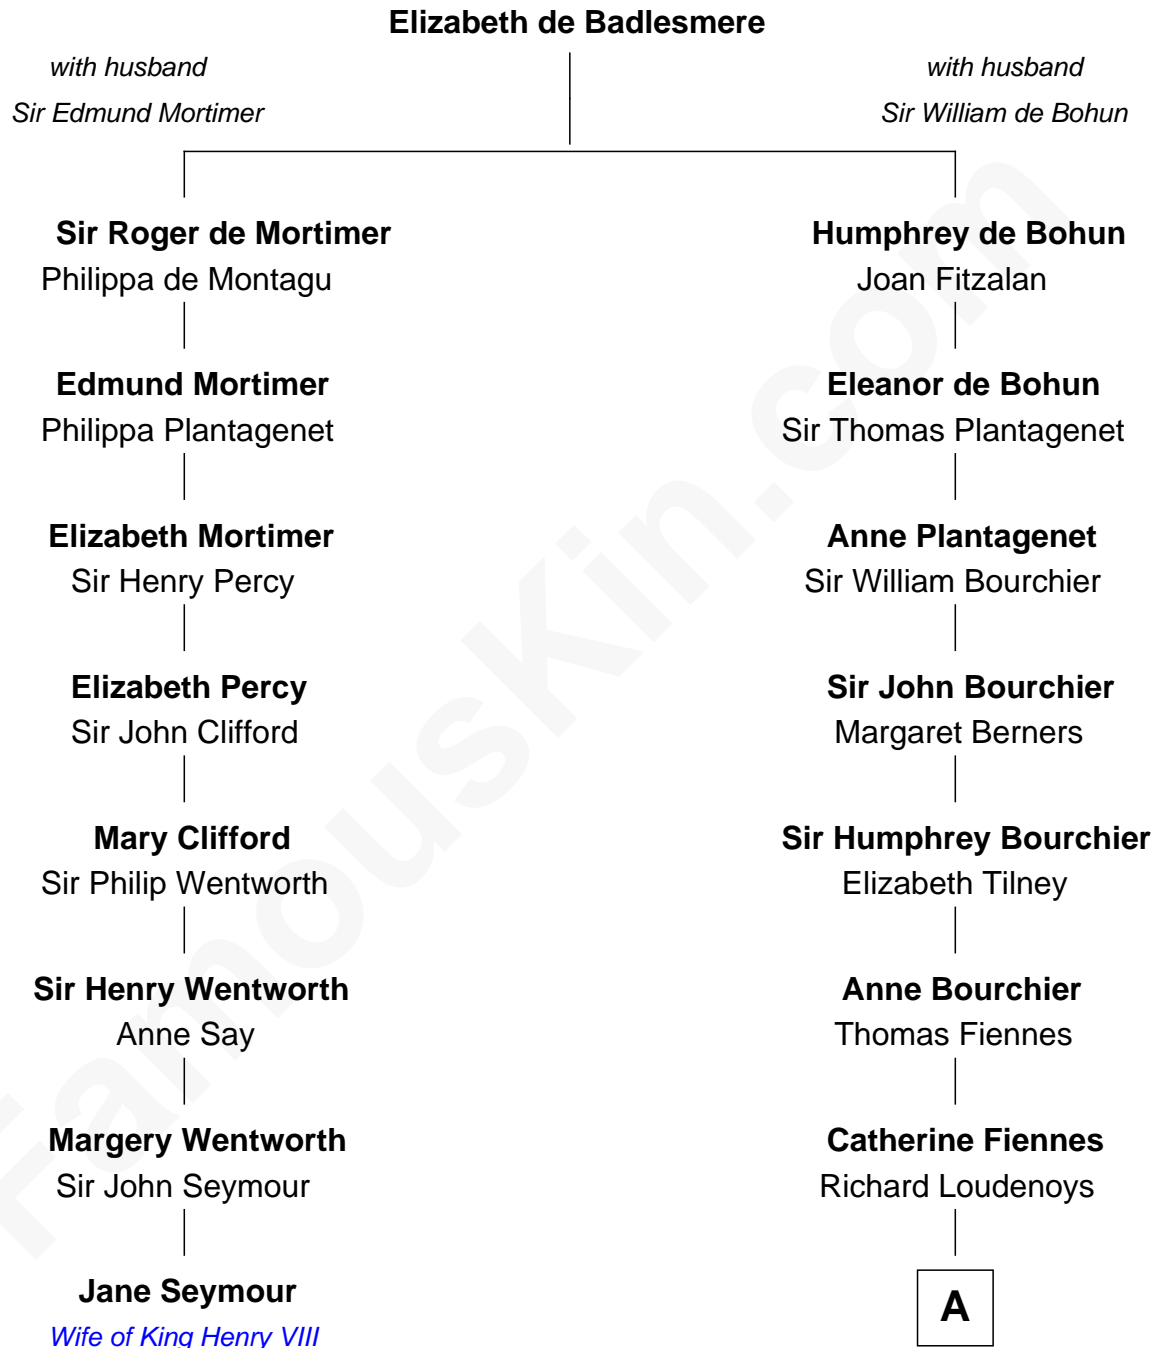

FamousKin.com Relationship Chart of

Jane Seymour

3rd Wife of King Henry VIII

7th cousin 14 times removed of

Anne Baxter

Movie Actress

A

Mary Loudenoys