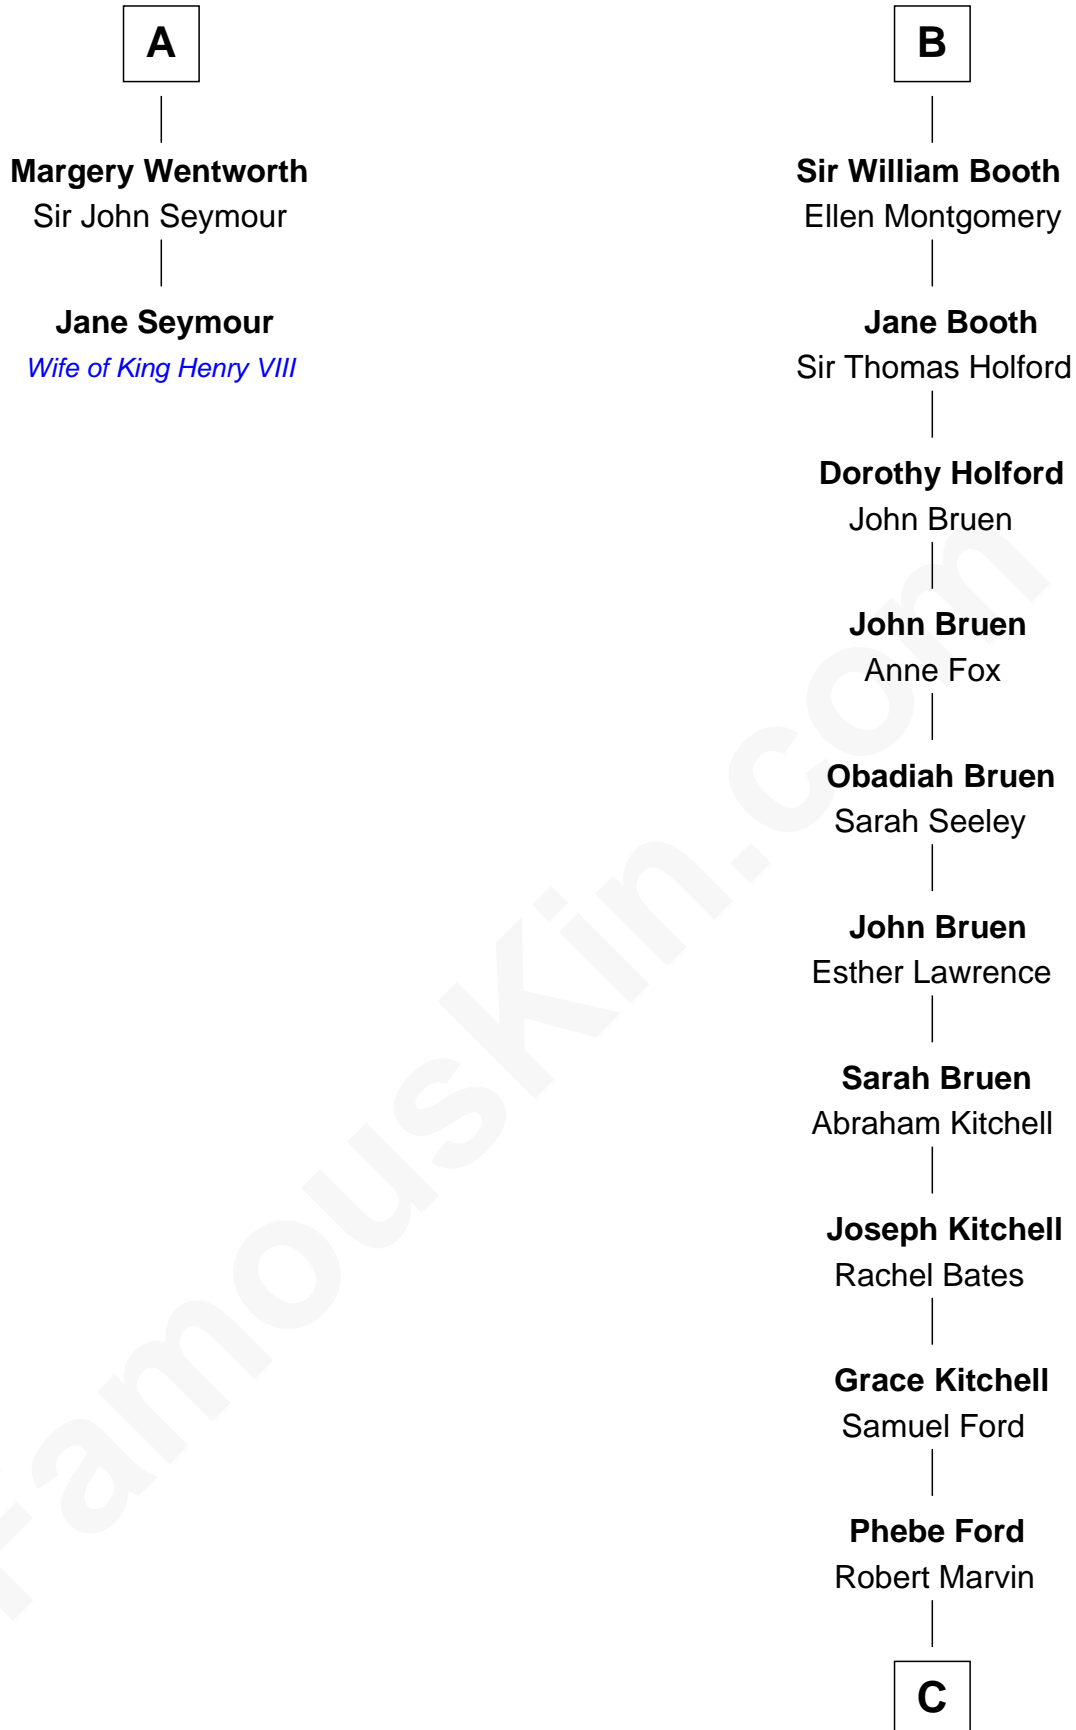

FamousKin.com Relationship Chart of

Jane Seymour

3rd Wife of King Henry VIII

8th cousin 13 times removed of

Barbara (Pierce) Bush

First Lady of President George H.W. Bush

C

Samuel Ross Marvin

Julia Ann Place

Jerome Place Marvin

Martha Ann Stokes

Mabel Marvin

Scott Pierce

Marvin Pierce

Pauline Robinson

Barbara (Pierce) Bush

First Lady of George H.W. Bush