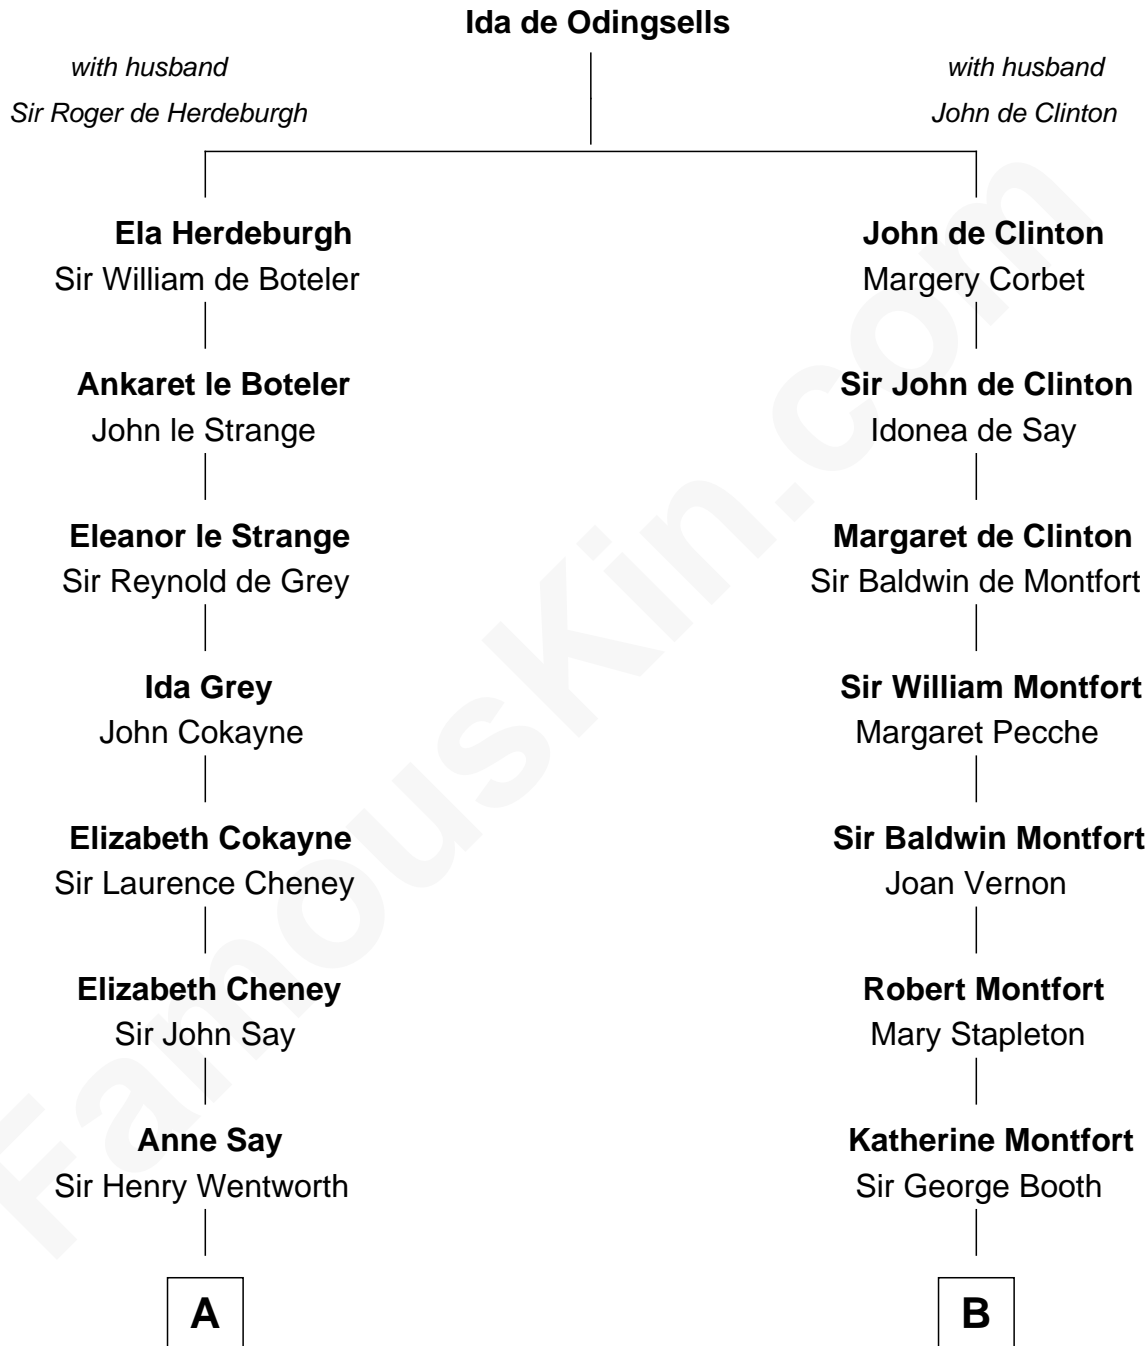

FamousKin.com Relationship Chart of

Jane Seymour

3rd Wife of King Henry VIII

8th cousin 13 times removed of

Barbara (Pierce) Bush

First Lady of President George H.W. Bush

C

Samuel Ross Marvin

Julia Ann Place

Jerome Place Marvin

Martha Ann Stokes

Mabel Marvin

Scott Pierce

Marvin Pierce

Pauline Robinson

Barbara (Pierce) Bush

First Lady of George H.W. Bush