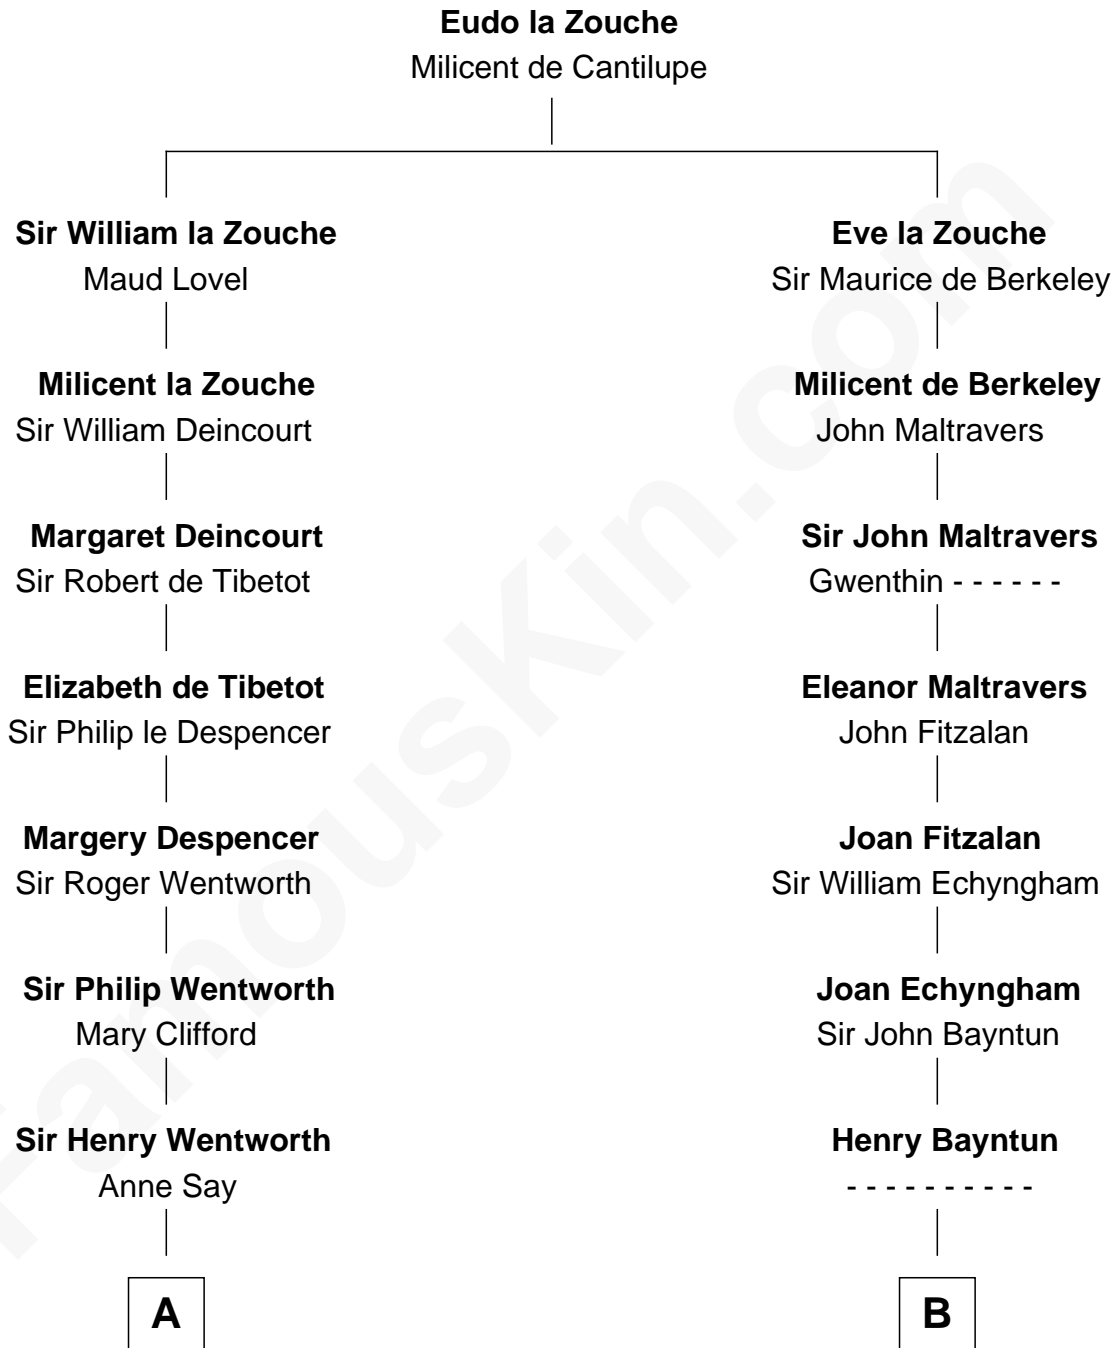

FamousKin.com

Relationship Chart of

Jane Seymour

3rd Wife of King Henry VIII

8th cousin 13 times removed of

Barbara (Pierce) Bush

First Lady of President George H.W. Bush

C

Gen. James Pierce

Chloe Holbrook

Jonas James Pierce

Kate Pritzel

Scott Pierce

Mabel Marvin

Marvin Pierce

Pauline Robinson