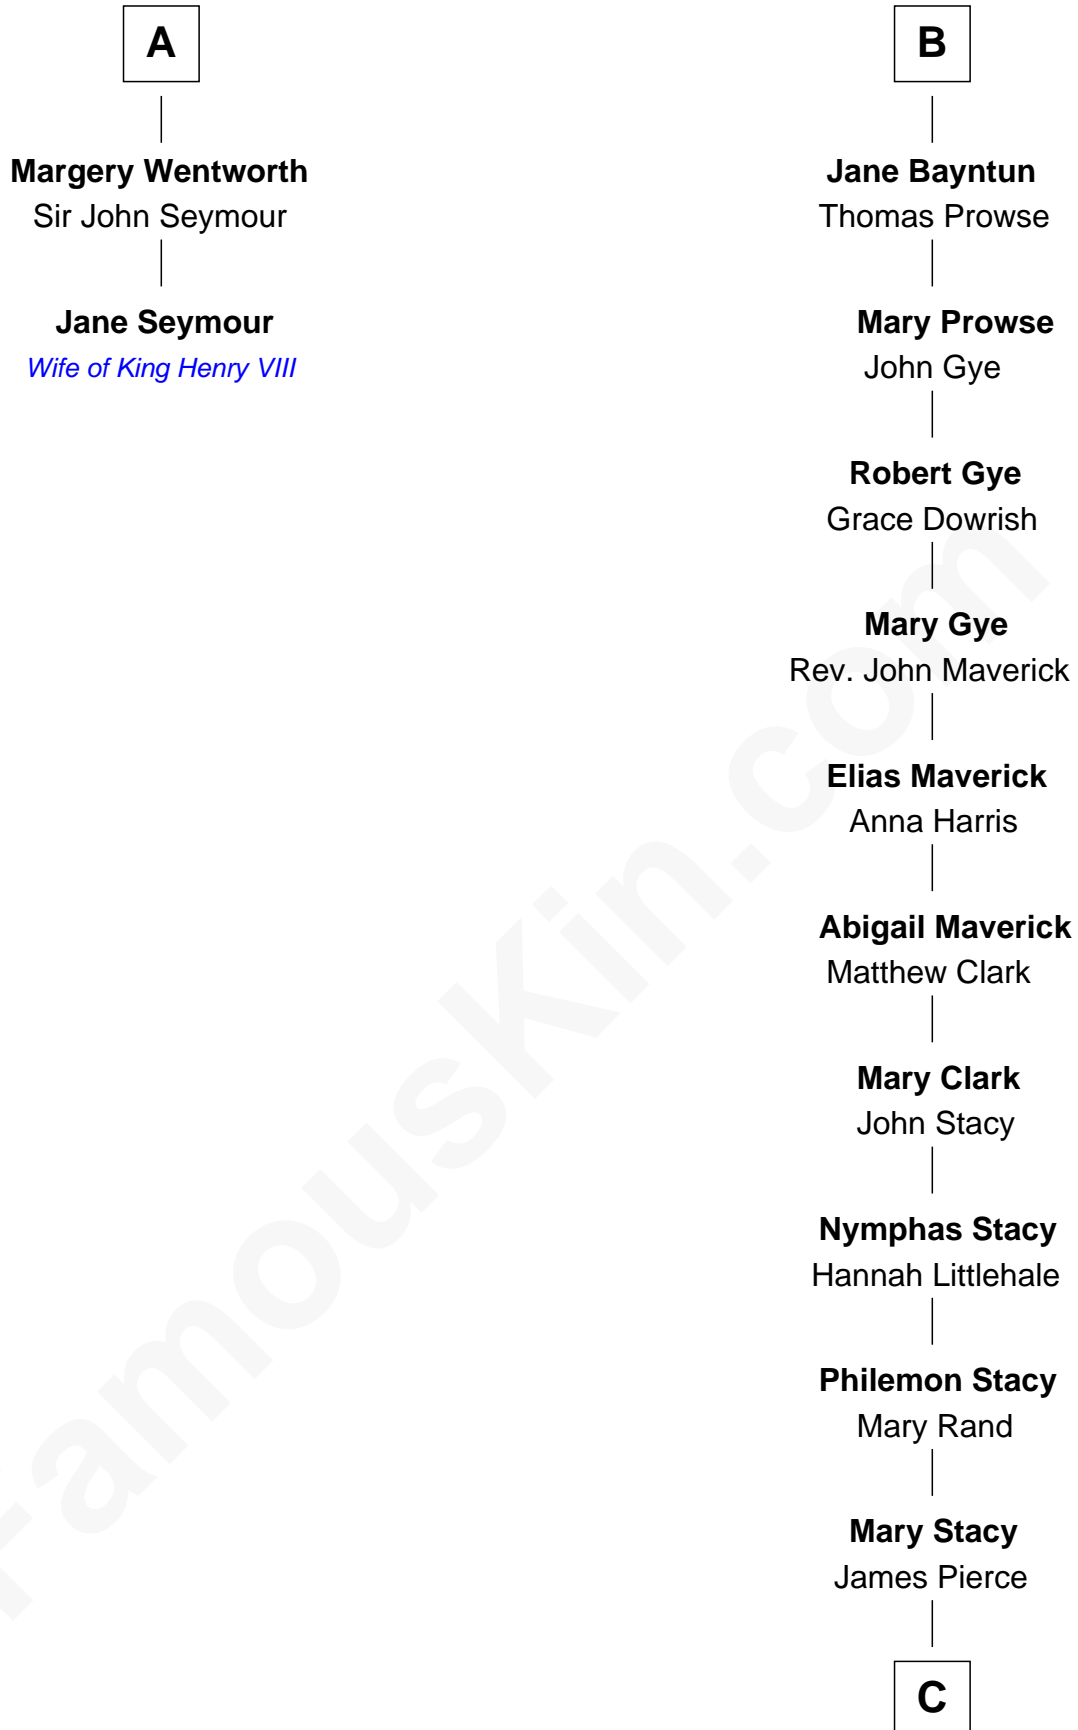

FamousKin.com

Relationship Chart of

Jane Seymour

3rd Wife of King Henry VIII

8th cousin 13 times removed of

Barbara (Pierce) Bush

First Lady of President George H.W. Bush

C

Gen. James Pierce

Chloe Holbrook

Jonas James Pierce

Kate Pritzel

Scott Pierce

Mabel Marvin

Marvin Pierce

Pauline Robinson