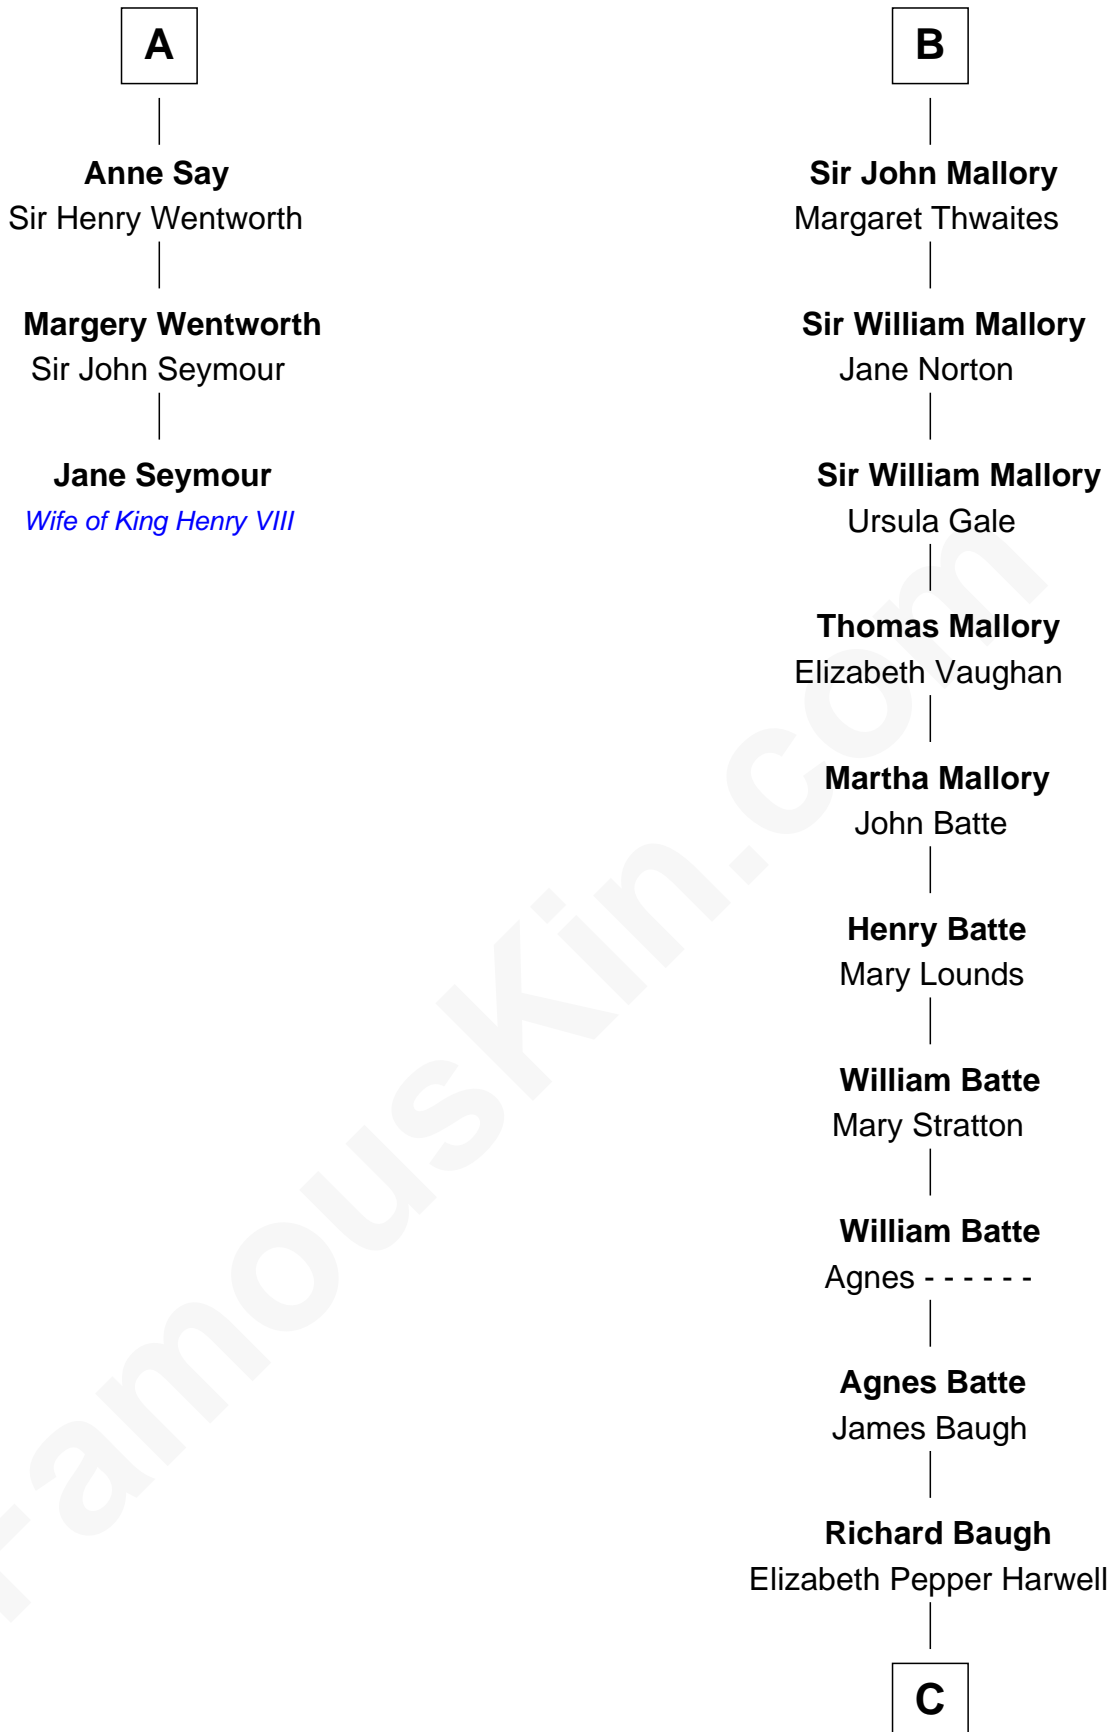

# FamousKin.com Relationship Chart of

**Jane Seymour**

*3rd Wife of King Henry VIII*

9th cousin 12 times removed of

**Liza Minnelli**

*Singer and Actress*

**William de Odingsells**

Ela FitzWalter

**Ida de Odingsells**  
Sir Roger de Herdeburgh

**Ela Herdeburgh**  
Sir William de Boteler

**Ankaret le Boteler**  
John le Strange

**Eleanor le Strange**  
Sir Reynold de Grey

**Ida Grey**  
John Cokayne

**Elizabeth Cokayne**  
Sir Laurence Cheney

**Elizabeth Cheney**  
Sir John Say

**A**

**Margaret de Oddingseles**

Sir John de Grey

**Sir John Grey**  
Avice Marmion

**Sir Robert Grey**  
Lora de St. Quintin

**Elizabeth Grey**  
Henry FitzHugh

**Sir William FitzHugh**  
Margery Willoughby

**Lora FitzHugh**  
Sir John Constable

**Joan Constable**  
Sir William Mallory

**B**

C

**John Aldridge Baugh**

Mary Ann Marable