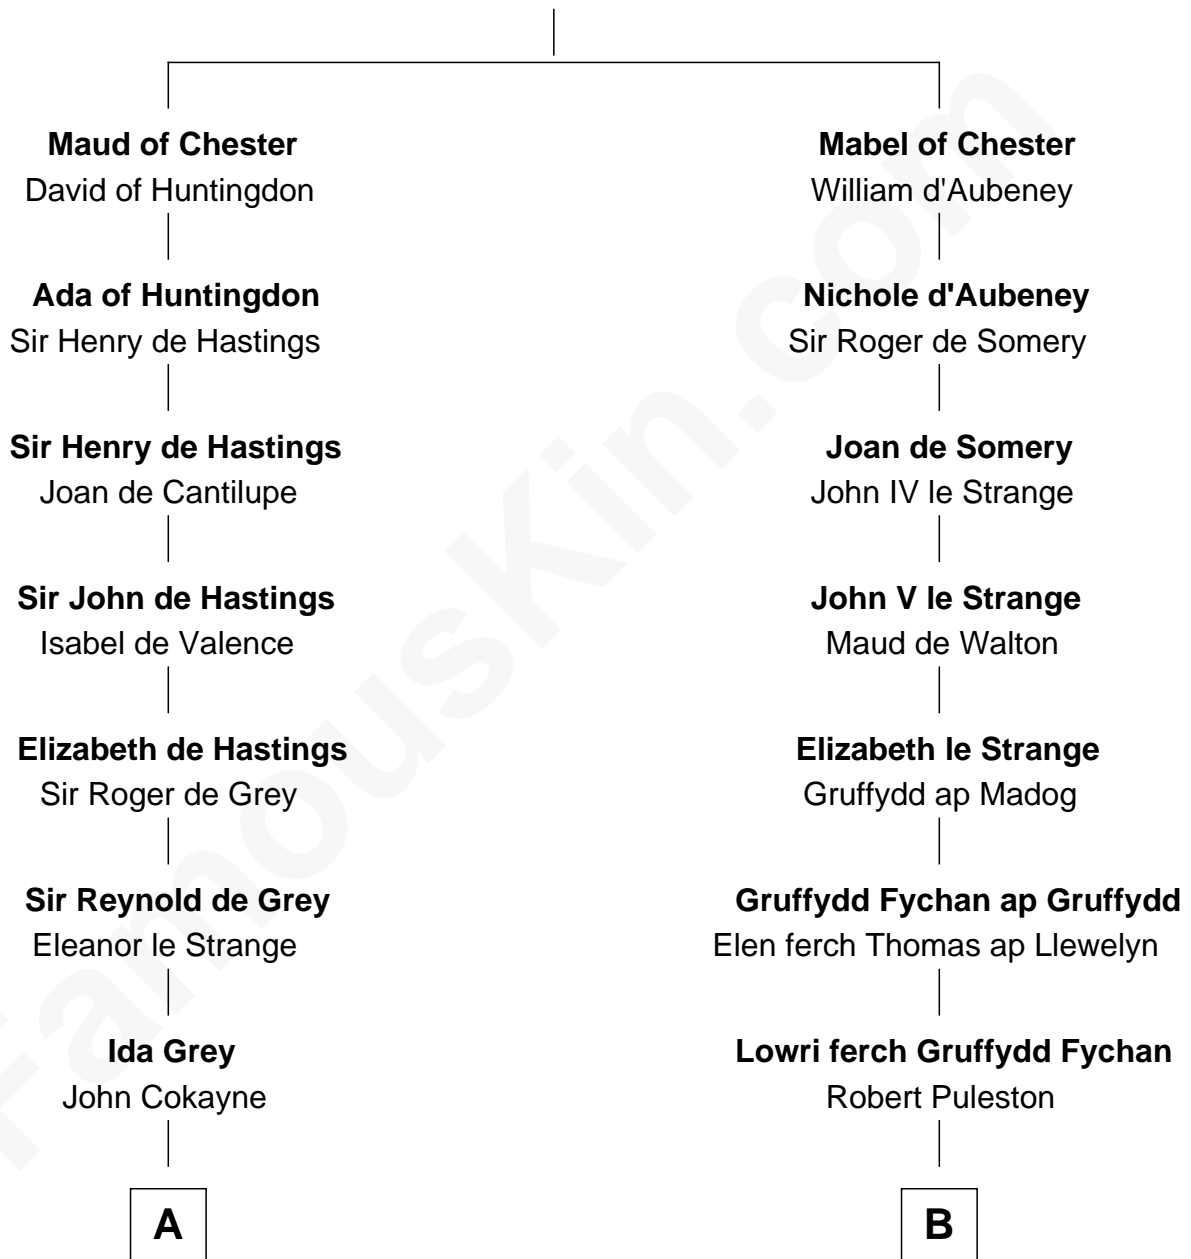

FamousKin.com

Relationship Chart of

Jane Seymour

3rd Wife of King Henry VIII

11th cousin 9 times removed of

Eliphalet Remington

Founder of Remington Arms Company

Bertrade de Montfort

Hugh de Kevelioc

C

Sarah Welles
Jonathan Robbins

Sarah Robbins
Elisha Kilbourn

Elizabeth Kilbourn
Eliphalet Remington

Eliphalet Remington
Founder of Remington Arms Company

FamousKin.com