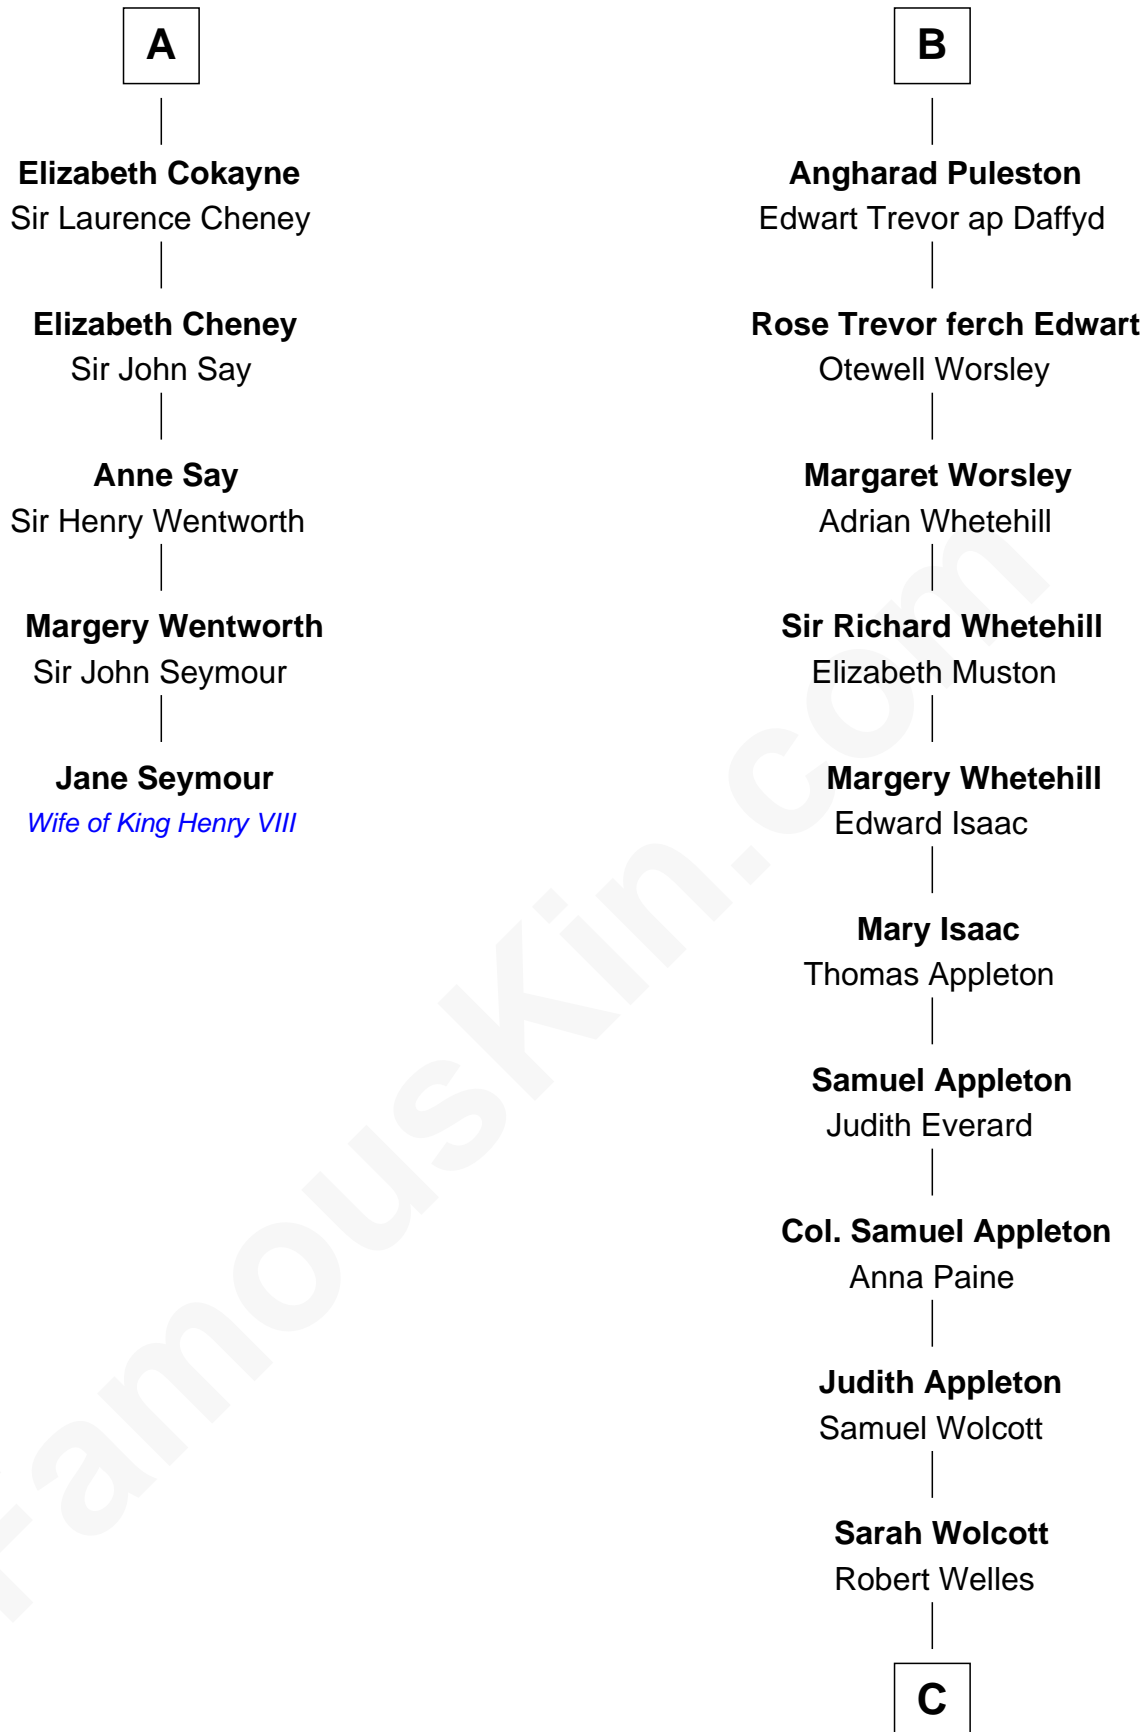

FamousKin.com

Relationship Chart of

Jane Seymour

3rd Wife of King Henry VIII

11th cousin 9 times removed of

Eliphalet Remington

Founder of Remington Arms Company

Bertrade de Montfort

Hugh de Kevelioc

C

Sarah Welles
Jonathan Robbins

Sarah Robbins
Elisha Kilbourn

Elizabeth Kilbourn
Eliphalet Remington

Eliphalet Remington
Founder of Remington Arms Company

FamousKin.com