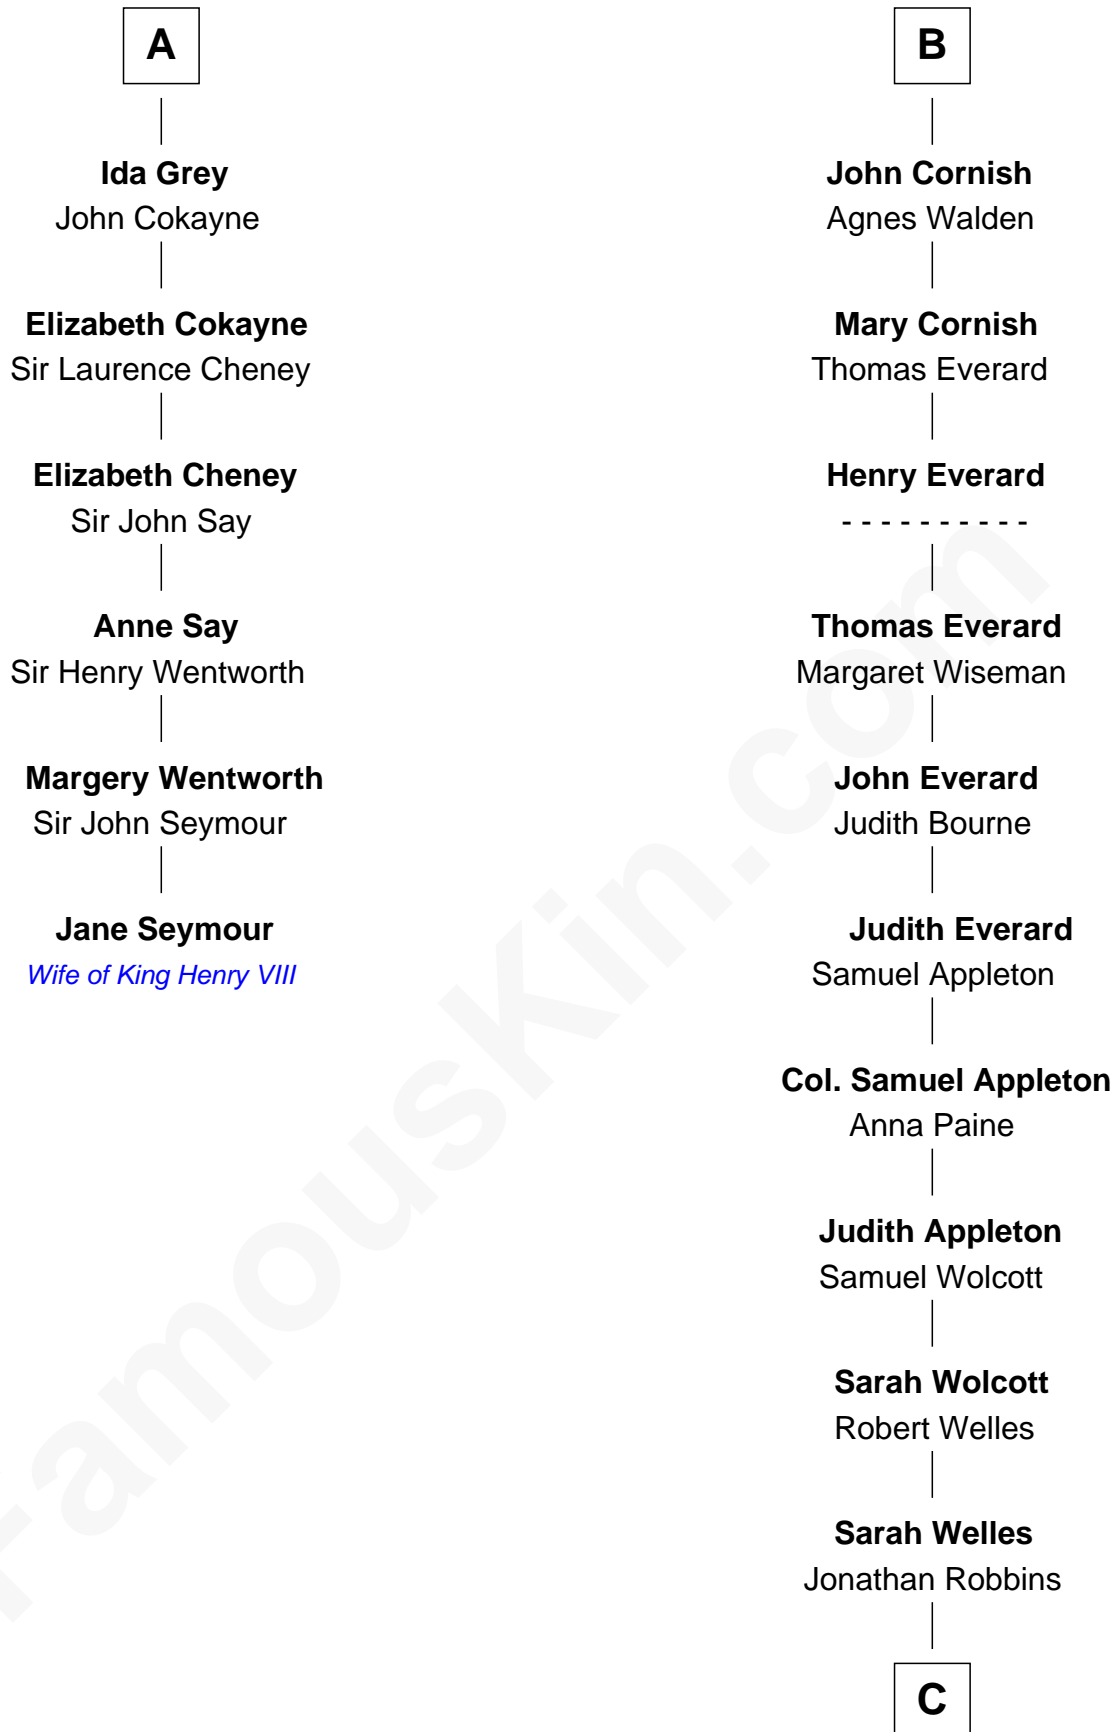

FamousKin.com Relationship Chart of

Jane Seymour

3rd Wife of King Henry VIII

12th cousin 7 times removed of

Eliphalet Remington

Founder of Remington Arms Company

C

—
Sarah Robbins

Elisha Kilbourn

—
Elizabeth Kilbourn

Eliphalet Remington

—
Eliphalet Remington

Founder of Remington Arms Company

FamousKin.com