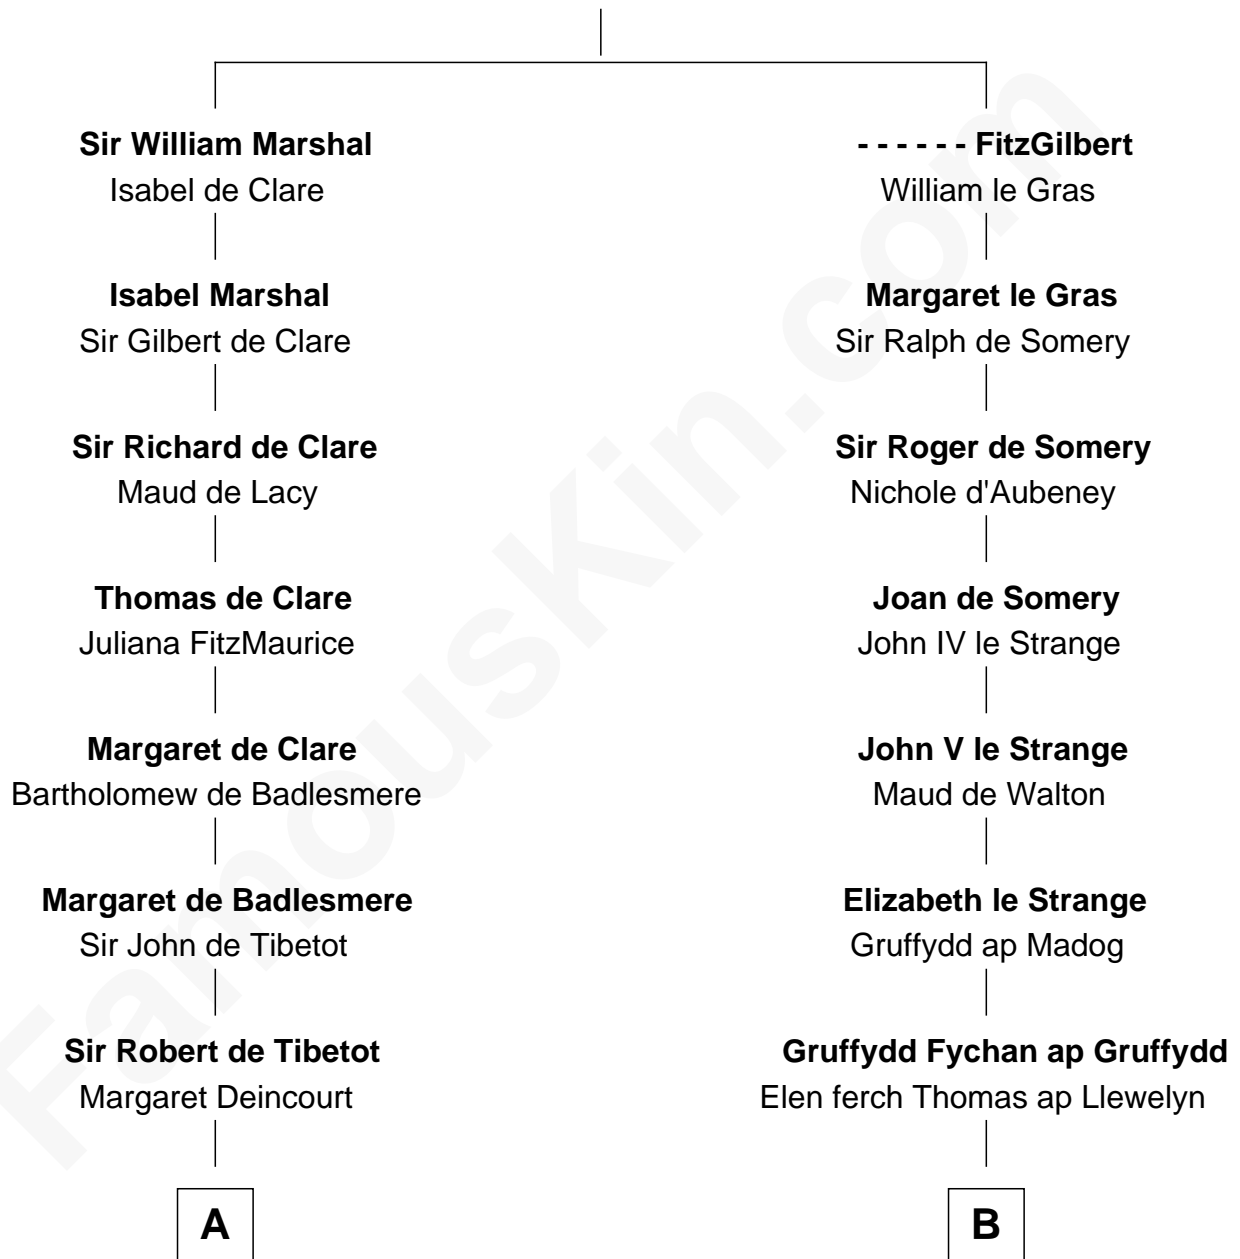

# FamousKin.com Relationship Chart of

**Jane Seymour**

*3rd Wife of King Henry VIII*

12th cousin 9 times removed of

**Eliphalet Remington**

*Founder of Remington Arms Company*

**John FitzGilbert**  
Sybilla of Salisbury

**C**

**Sarah Wolcott**

Robert Welles

**Sarah Welles**

Jonathan Robbins

**Sarah Robbins**

Elisha Kilbourn

**Elizabeth Kilbourn**