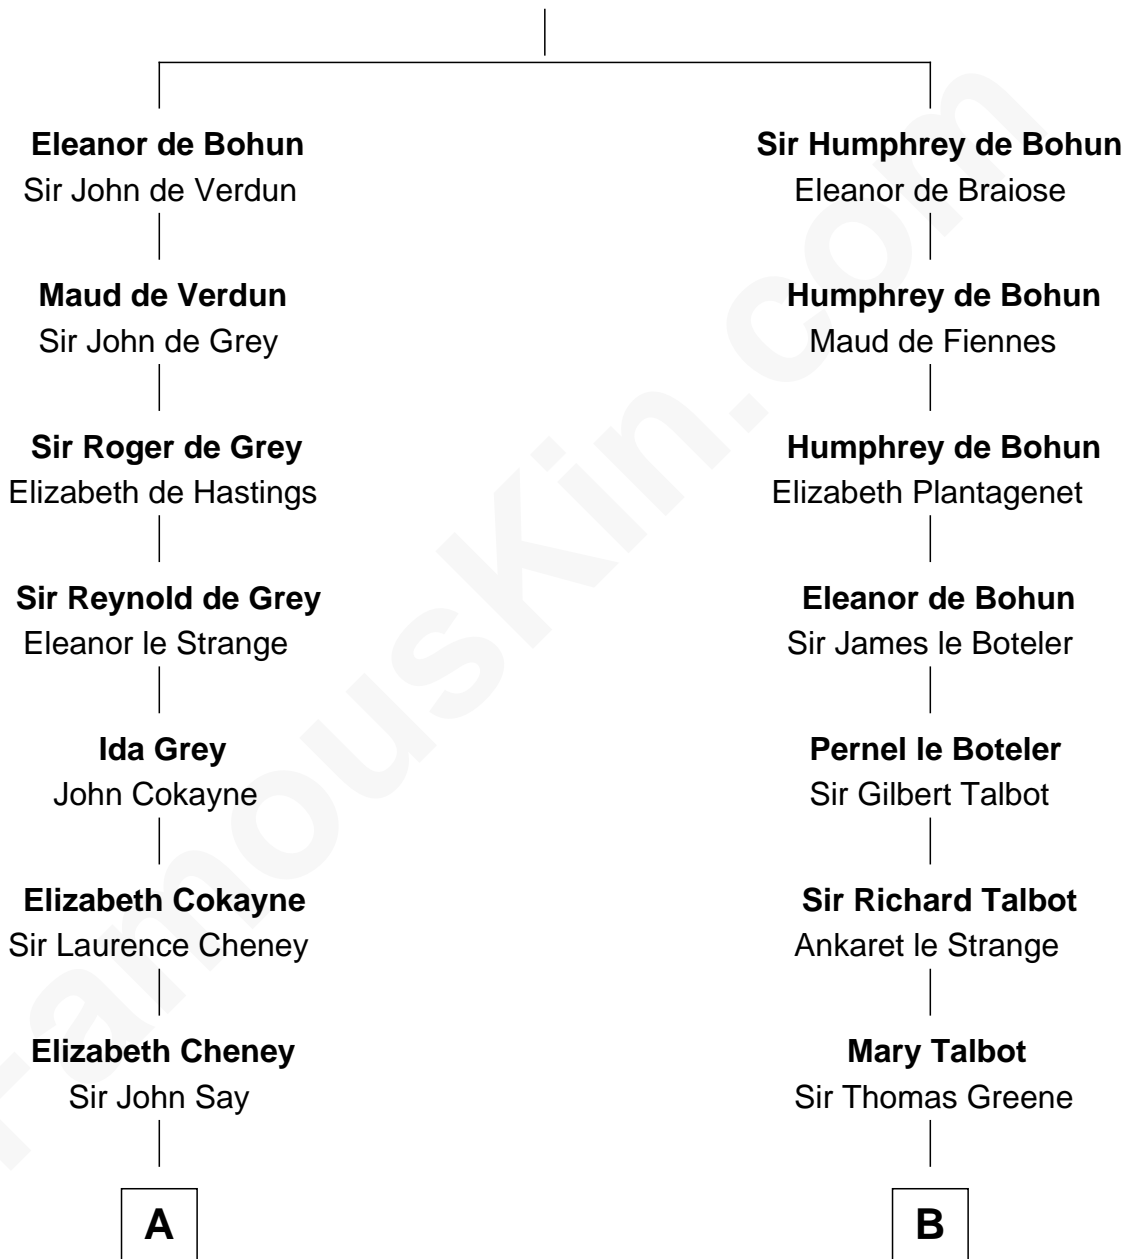

## Relationship Chart of

### Jane Seymour

3rd Wife of King Henry VIII

9th cousin 12 times removed of

### Lucretia (Rudolph) Garfield

First Lady of President James Garfield

**Sir Humphrey de Bohun**

Maud of Eu

**C**

**Anne Sanford**

Capt. John Mason

**Peleg Sanford Mason**

Mary Stanton

**Elijah Mason**

Lucretia Greene

**Arabella Greene Mason**

Zebulon Rudolph

**Lucretia (Rudolph) Garfield**

*First Lady of James Garfield*