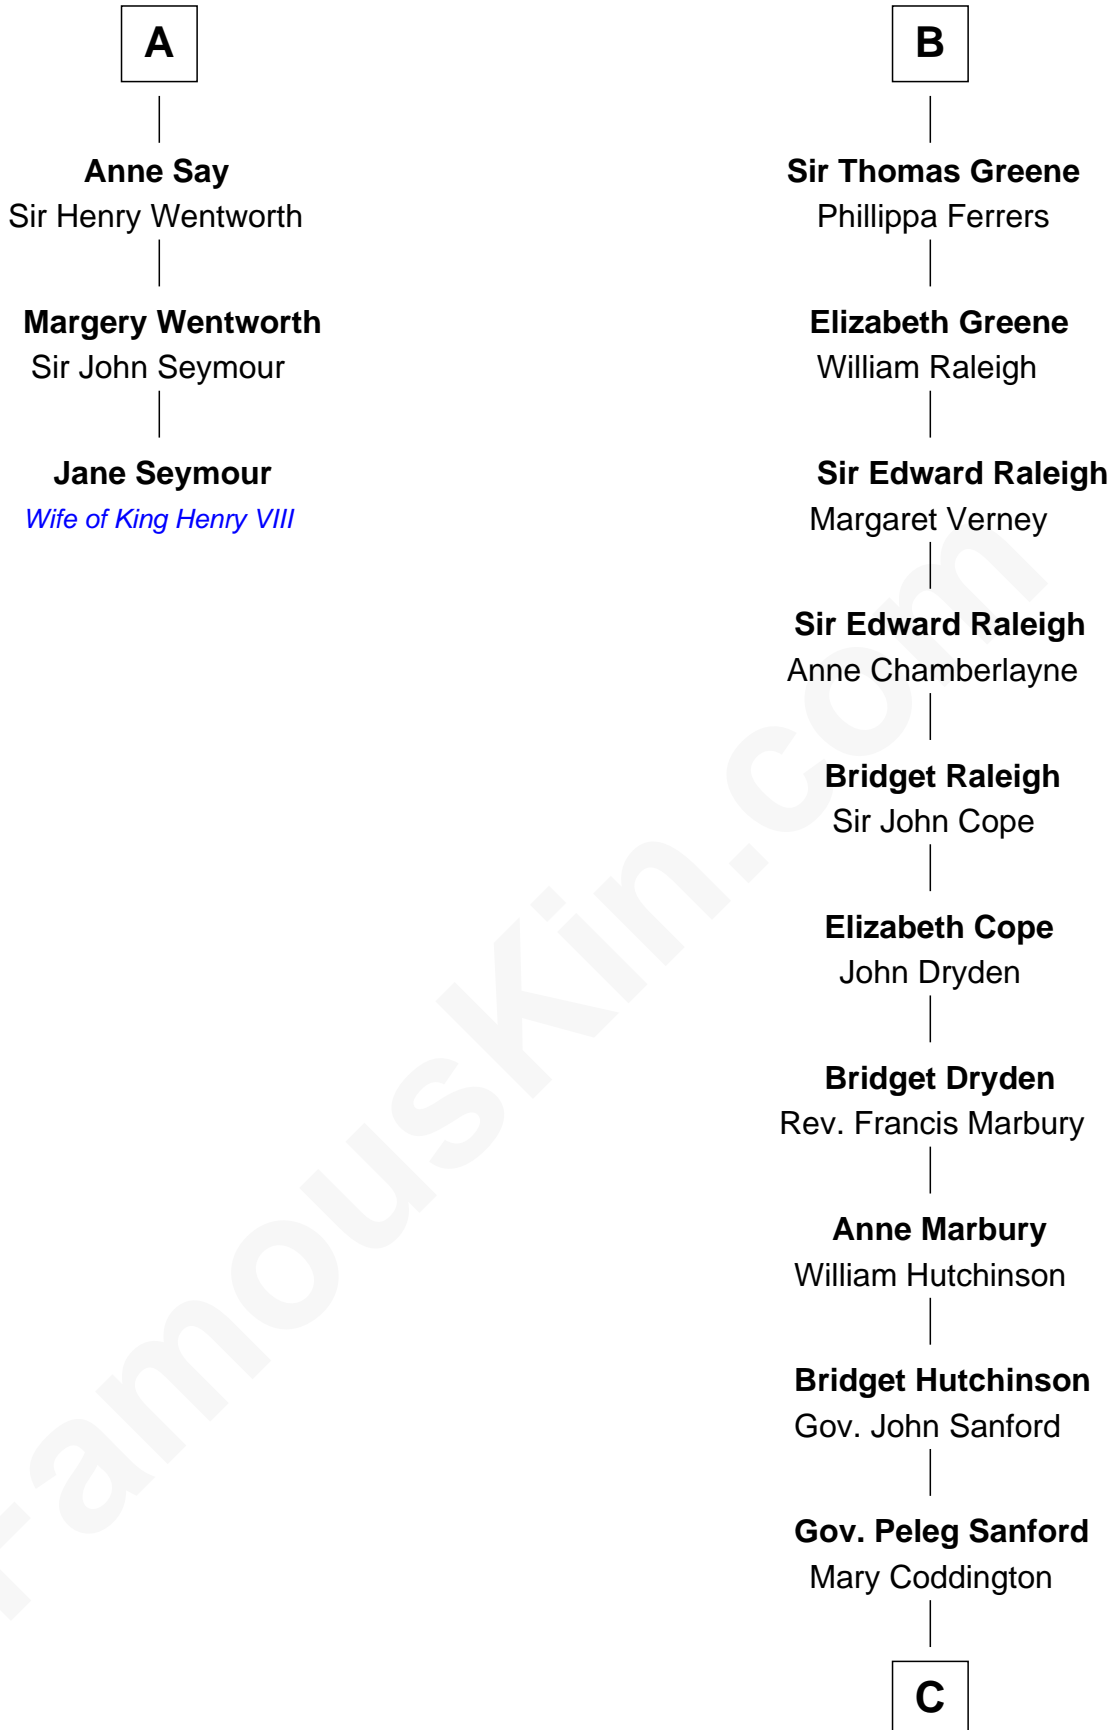

### Jane Seymour

3rd Wife of King Henry VIII

9th cousin 12 times removed of

### Lucretia (Rudolph) Garfield

First Lady of President James Garfield

**Sir Humphrey de Bohun**

Maud of Eu

**C**

**Anne Sanford**

Capt. John Mason

**Peleg Sanford Mason**

Mary Stanton

**Elijah Mason**

Lucretia Greene

**Arabella Greene Mason**

Zebulon Rudolph

**Lucretia (Rudolph) Garfield**

*First Lady of James Garfield*