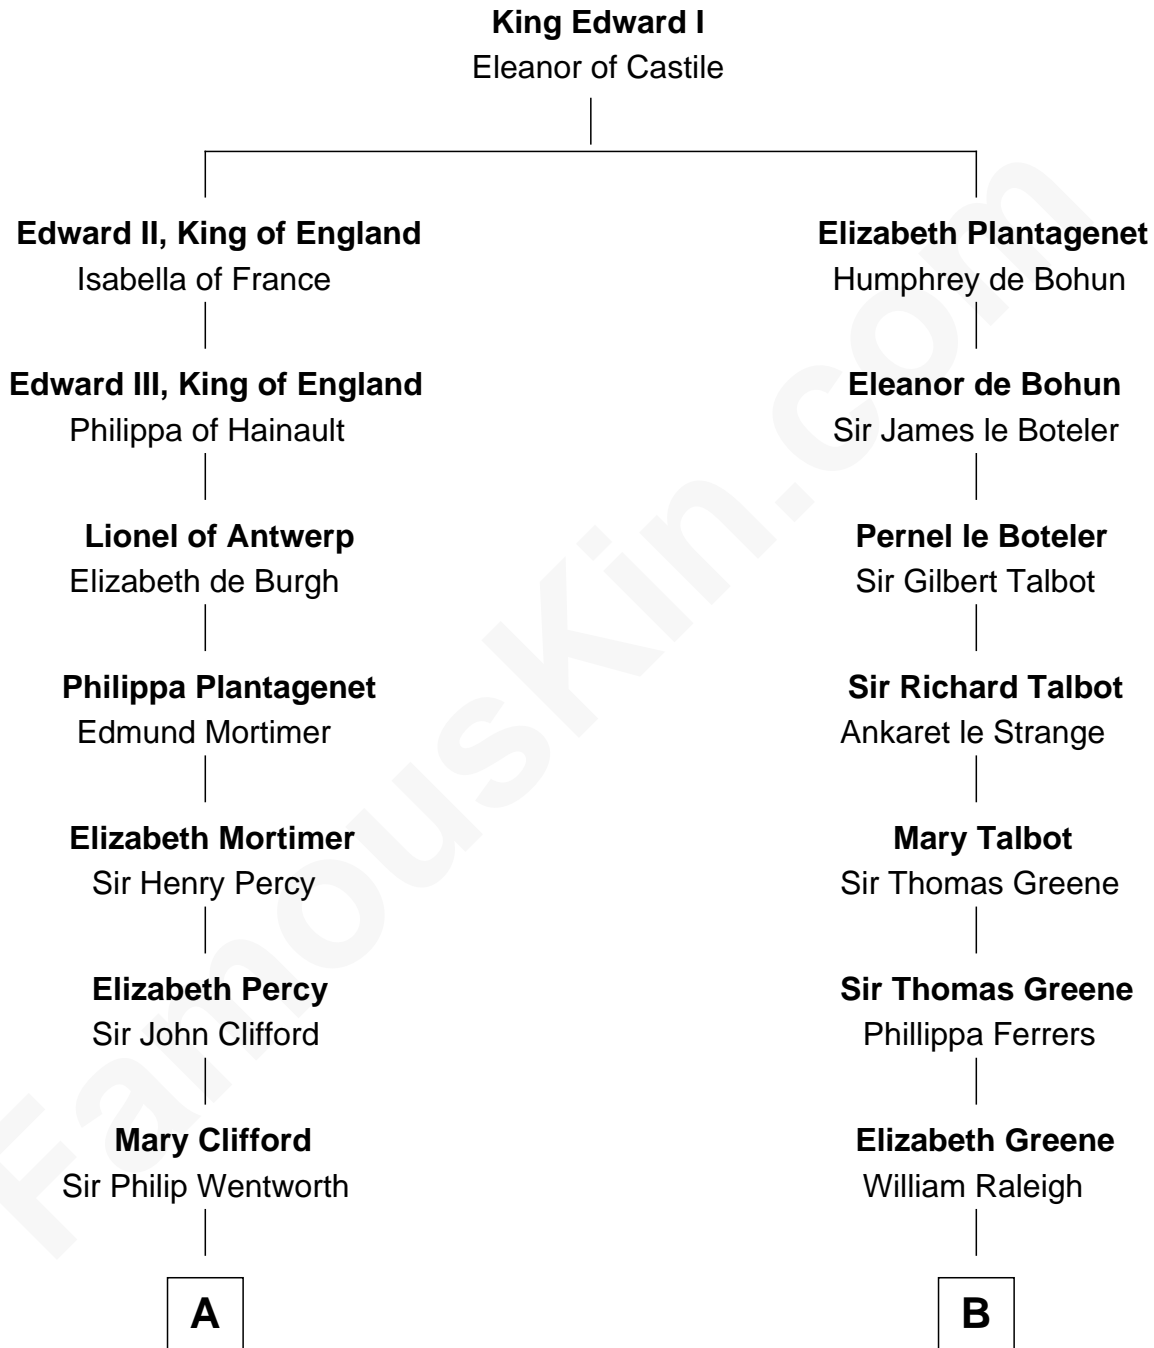

FamousKin.com Relationship Chart of

Jane Seymour

3rd Wife of King Henry VIII

9th cousin 10 times removed of

Lucretia (Rudolph) Garfield

First Lady of President James Garfield

C

Elijah Mason
Lucretia Greene

Arabella Greene Mason
Zebulon Rudolph

Lucretia (Rudolph) Garfield
First Lady of James Garfield

FamousKin.com