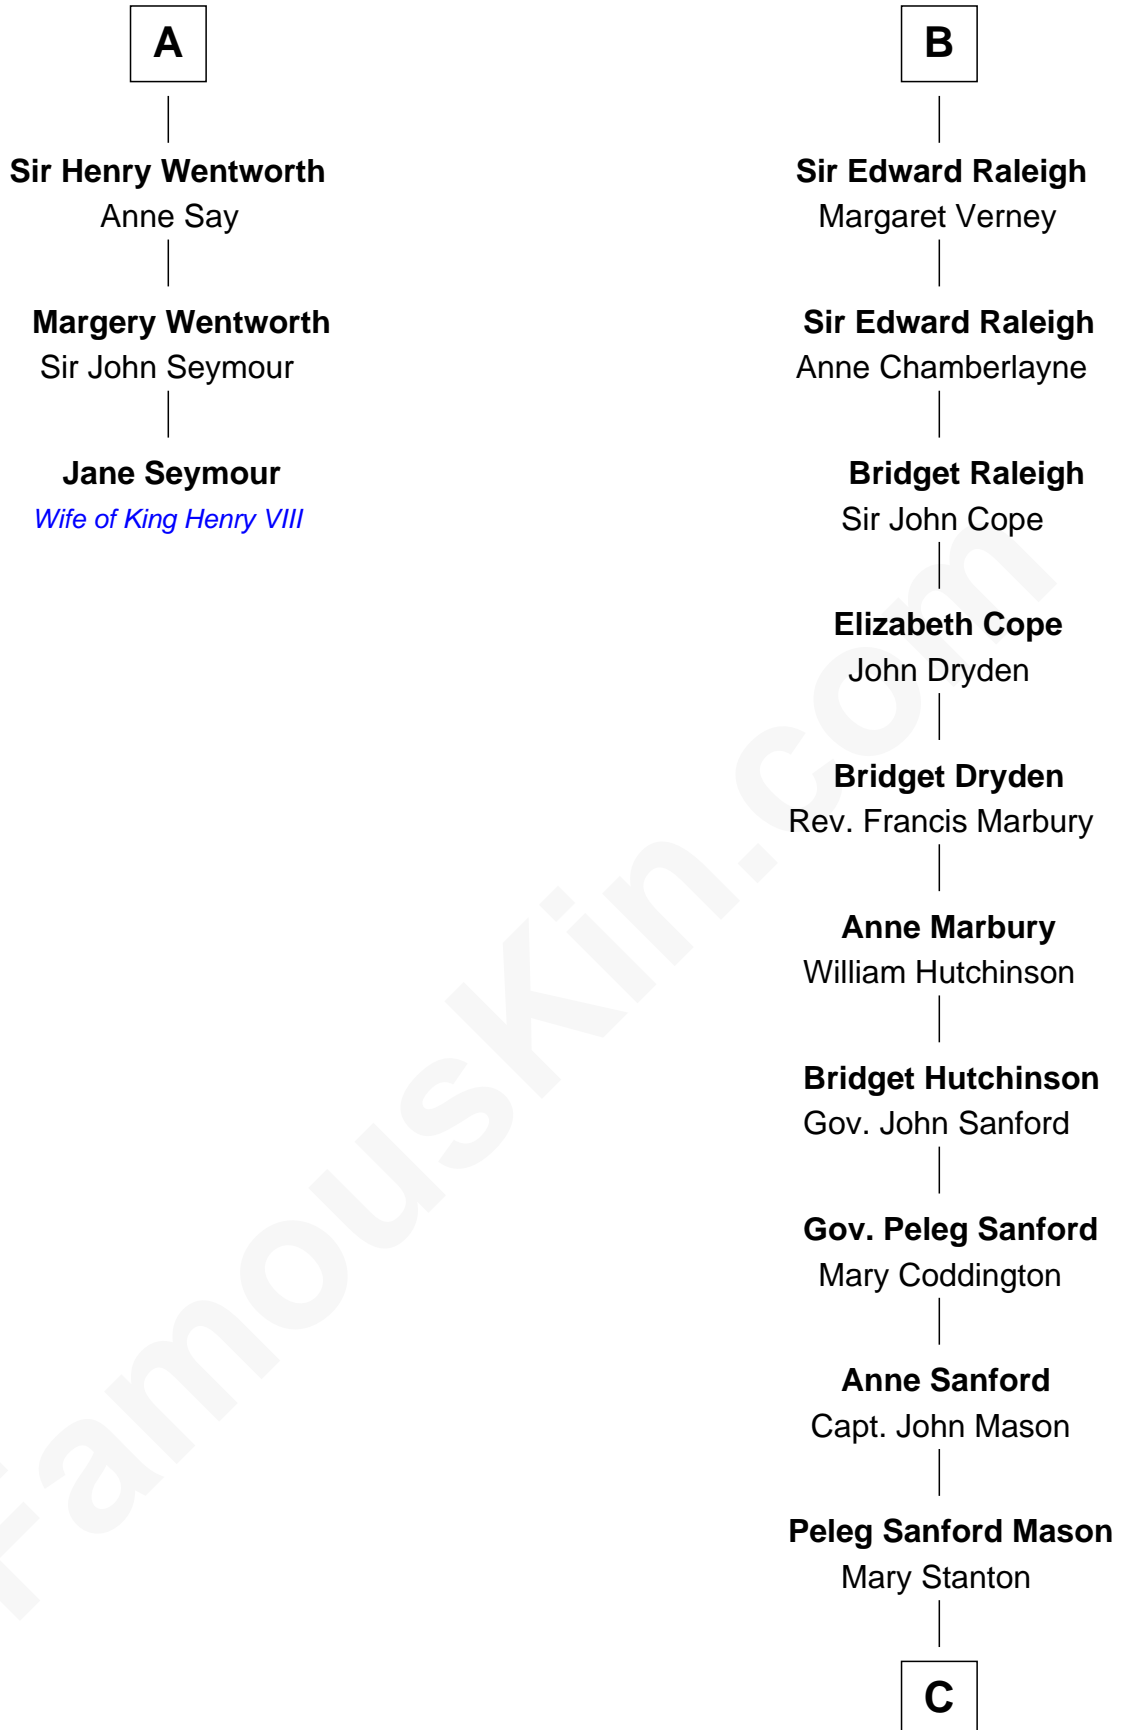

FamousKin.com Relationship Chart of

Jane Seymour

3rd Wife of King Henry VIII

9th cousin 10 times removed of

Lucretia (Rudolph) Garfield

First Lady of President James Garfield

C

Elijah Mason
Lucretia Greene

Arabella Greene Mason
Zebulon Rudolph

Lucretia (Rudolph) Garfield
First Lady of James Garfield

FamousKin.com