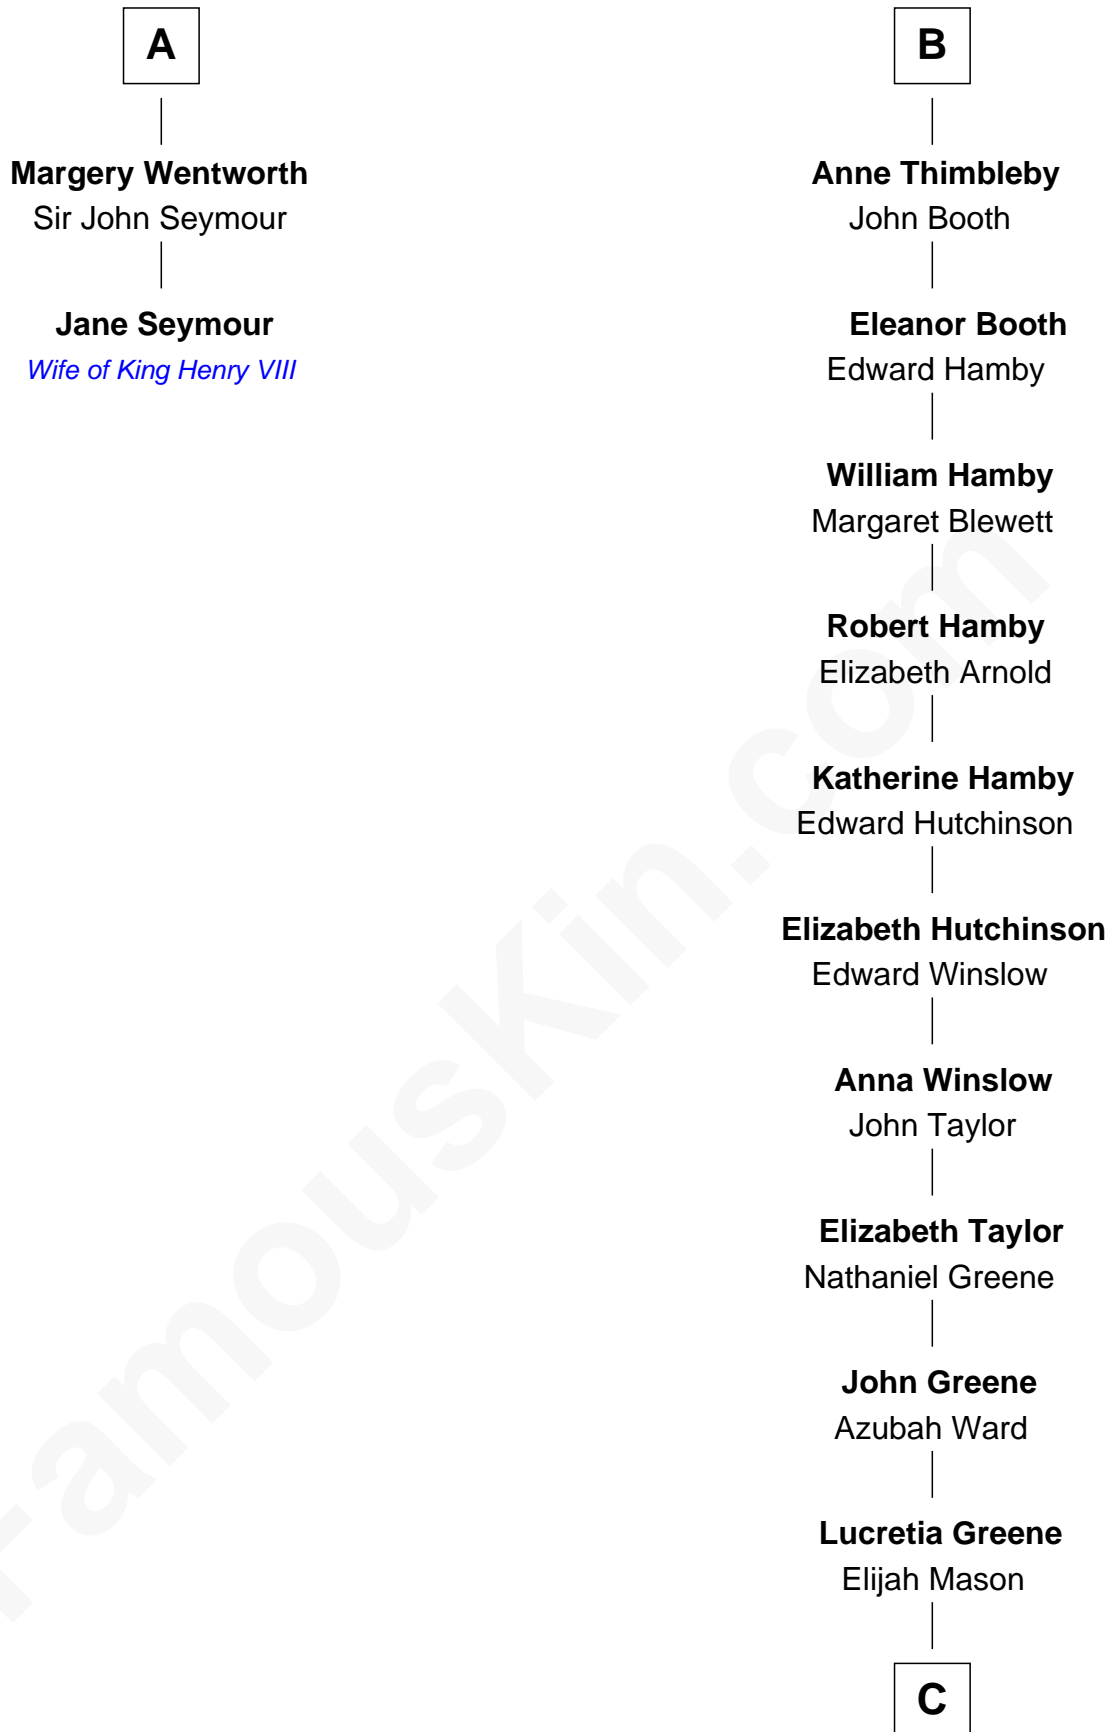

## Relationship Chart of

### Jane Seymour

3rd Wife of King Henry VIII

8th cousin 10 times removed of

### Lucretia (Rudolph) Garfield

First Lady of President James Garfield

**William de Ros**  
Maude de Vaux

C

Arabella Greene Mason

Zebulon Rudolph

Lucretia (Rudolph) Garfield

*First Lady of James Garfield*