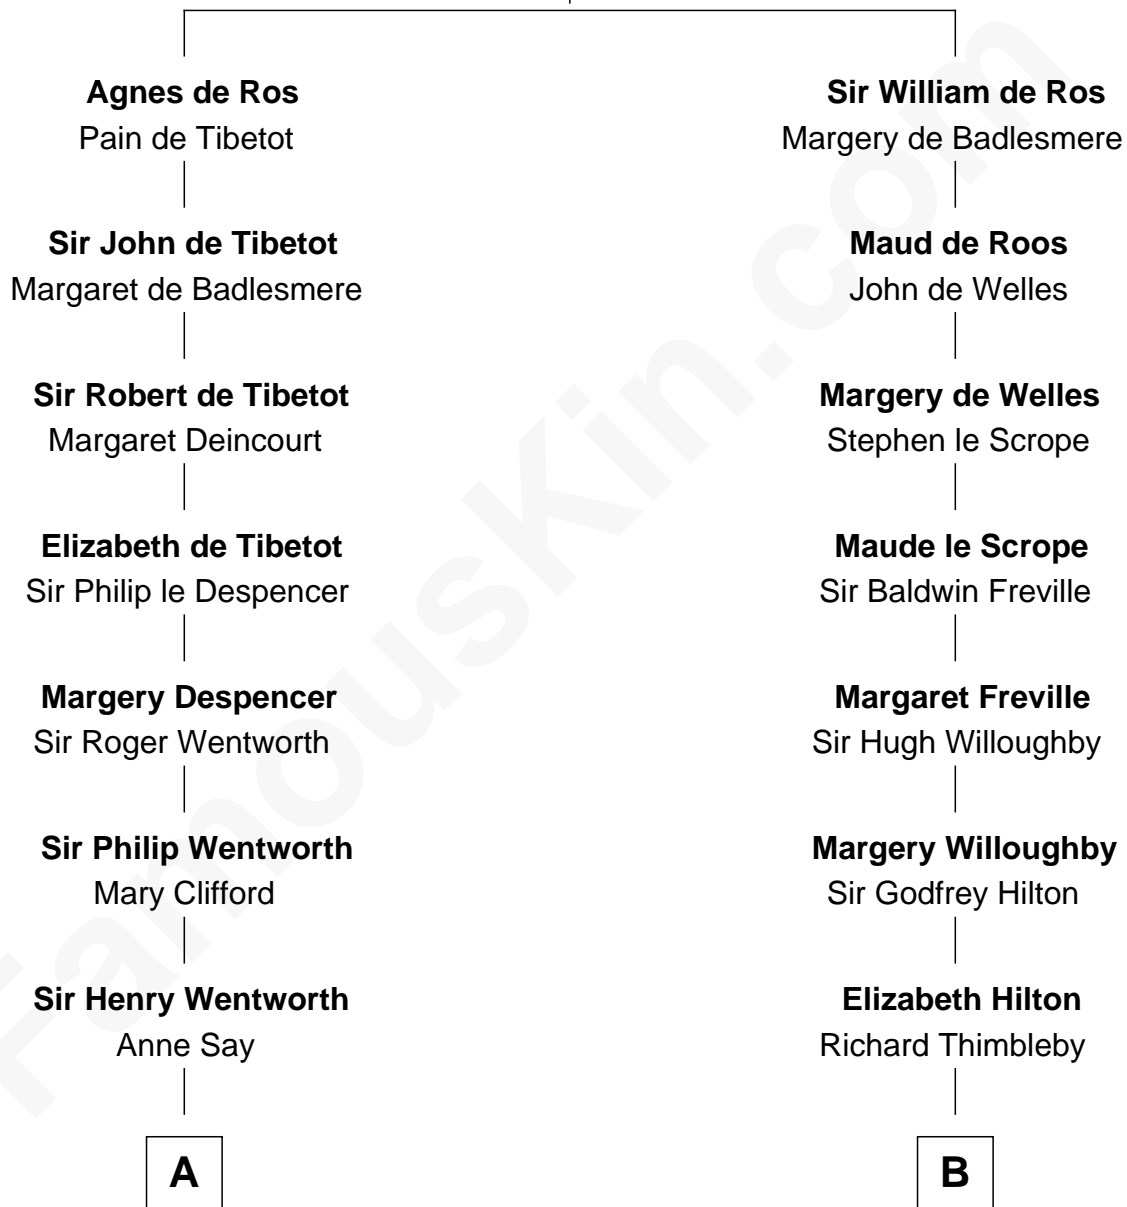

## Relationship Chart of

### Jane Seymour

3rd Wife of King Henry VIII

8th cousin 10 times removed of

### Lucretia (Rudolph) Garfield

First Lady of President James Garfield

**William de Ros**  
Maude de Vaux

C

Arabella Greene Mason

Zebulon Rudolph

Lucretia (Rudolph) Garfield

*First Lady of James Garfield*