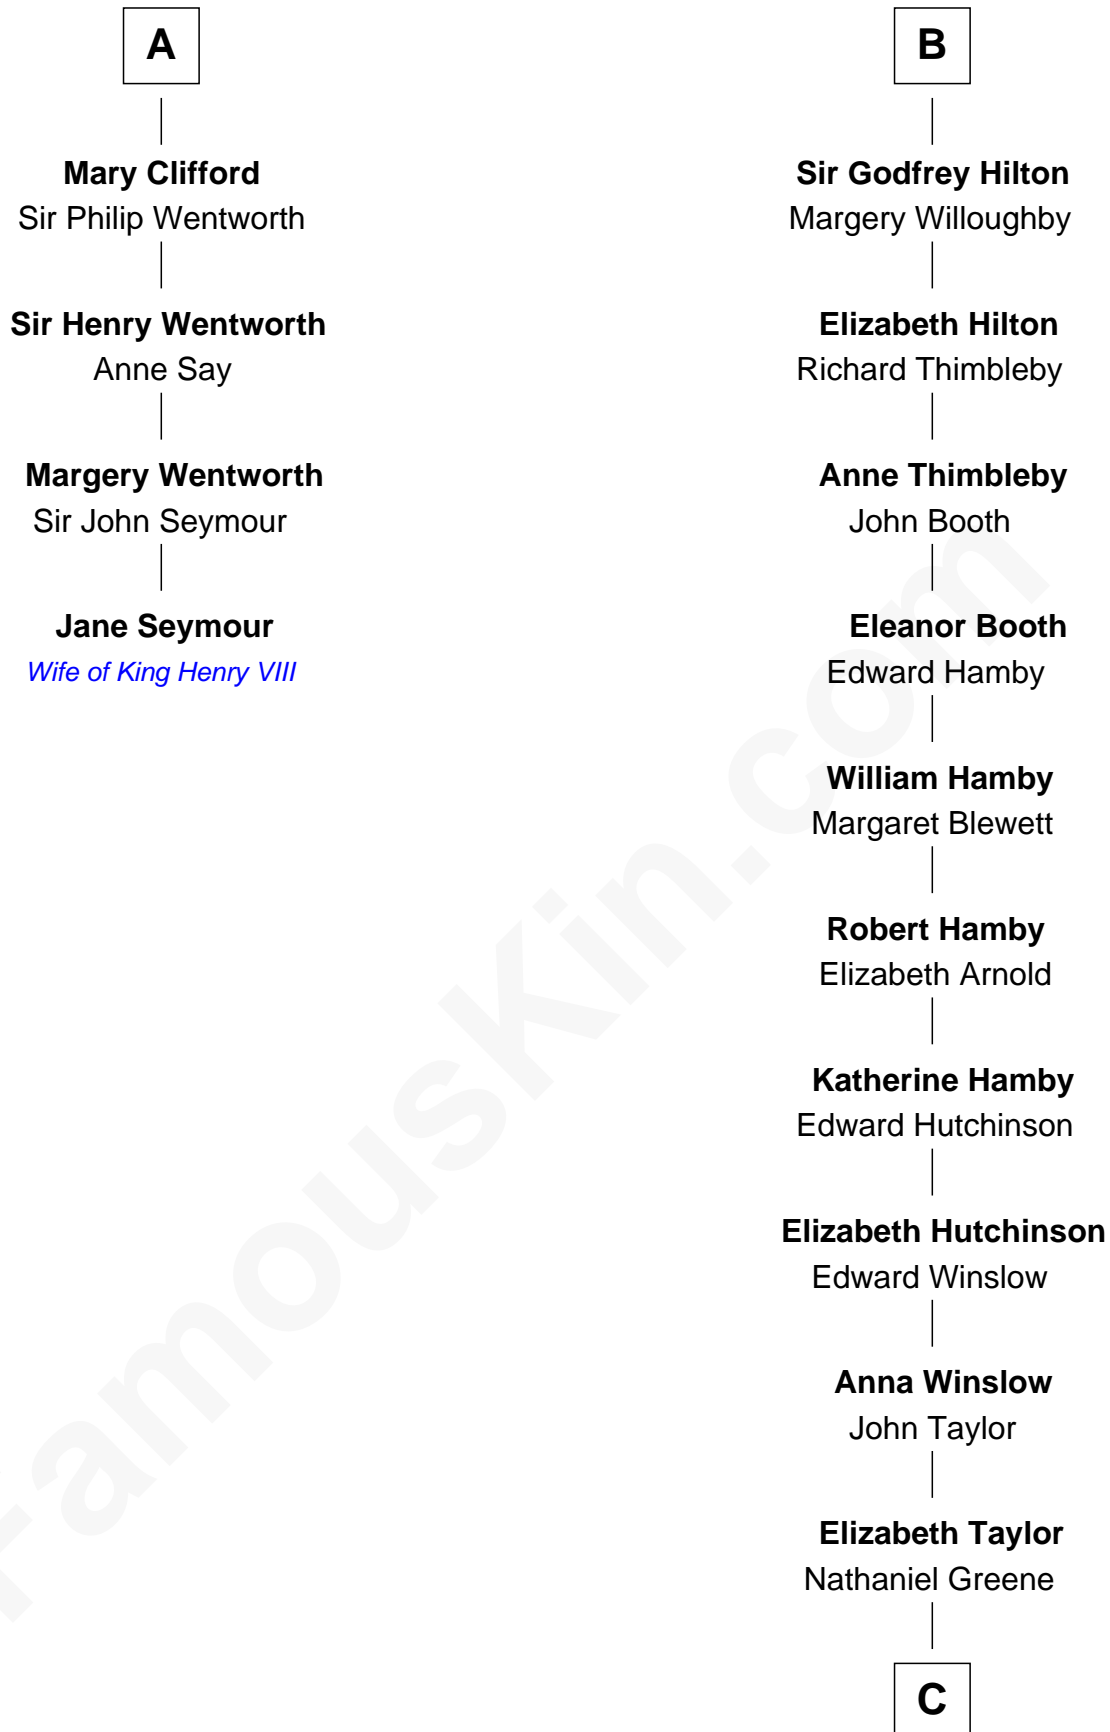

## Relationship Chart of

### Jane Seymour

3rd Wife of King Henry VIII

10th cousin 10 times removed of

### Lucretia (Rudolph) Garfield

First Lady of President James Garfield

**C**

**John Greene**

Azubah Ward

**Lucretia Greene**

Elijah Mason

**Arabella Greene Mason**